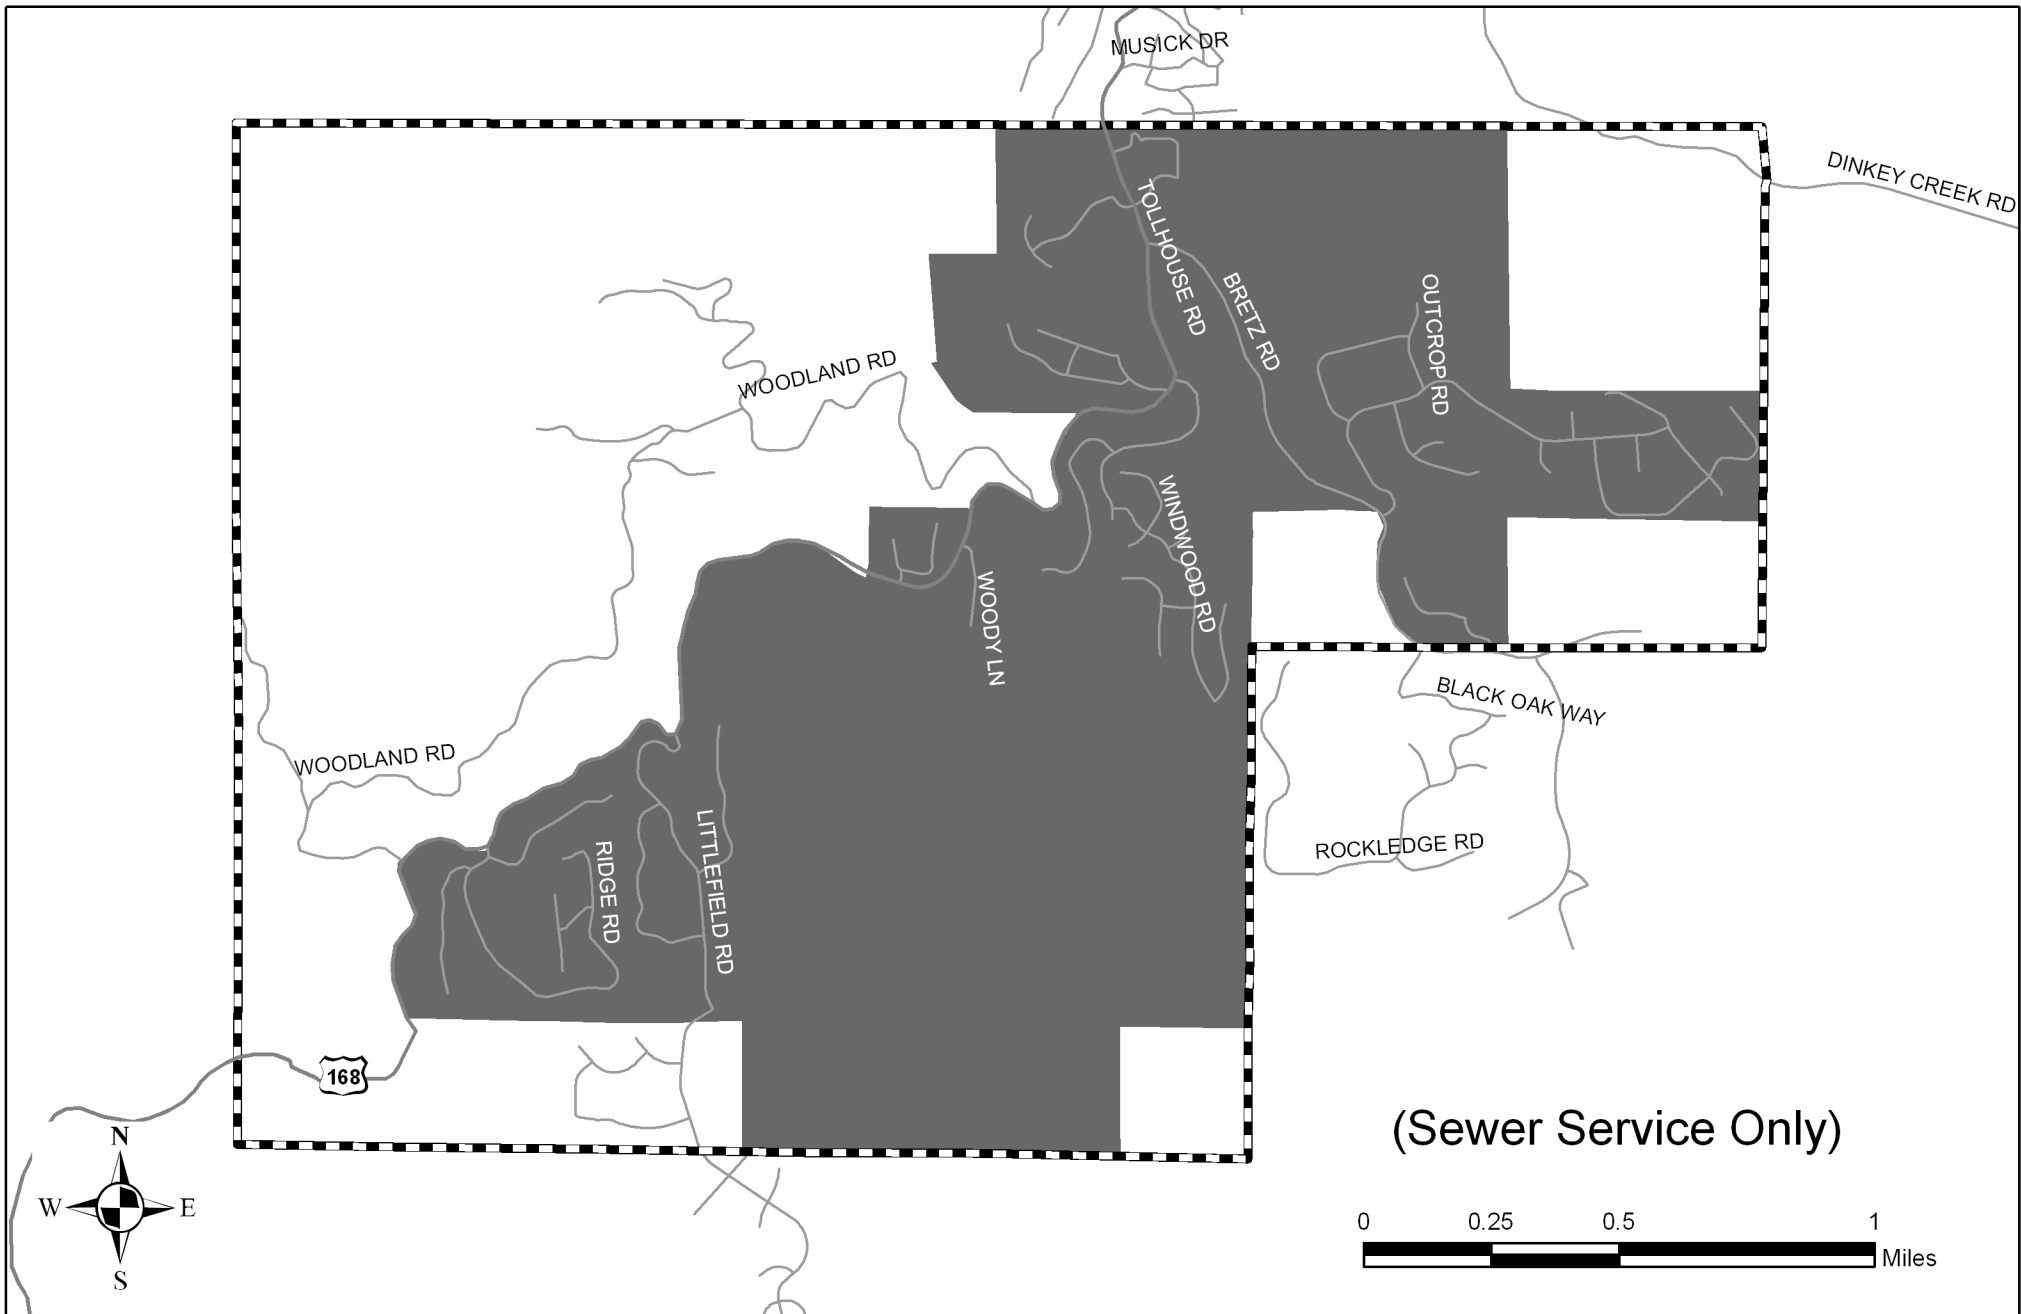

Fresno Local Agency Formation Commission Waterworks District No. 41W - Shaver Lake

Legend

-  District SOI
-  District Area

District Formed: 1972
 SOI Adopted: 5/28/1975
 SOI Updated: 11/7/2007

Map Date: October 2007
 District Area: 1,975 Acres
 Sphere Area: 2,962 Acres

**Fresno Local Agency Formation Commission
Waterworks District No. 41S - Shaver Lake**

Legend

-  District SOI
-  District Area

District Formed: 1972
 SOI Adopted: 5/28/1975
 SOI Updated: 11/7/2007

Map Date: October 2007
 District Area: 1,585 Acres
 Sphere Area: 2,962 Acres