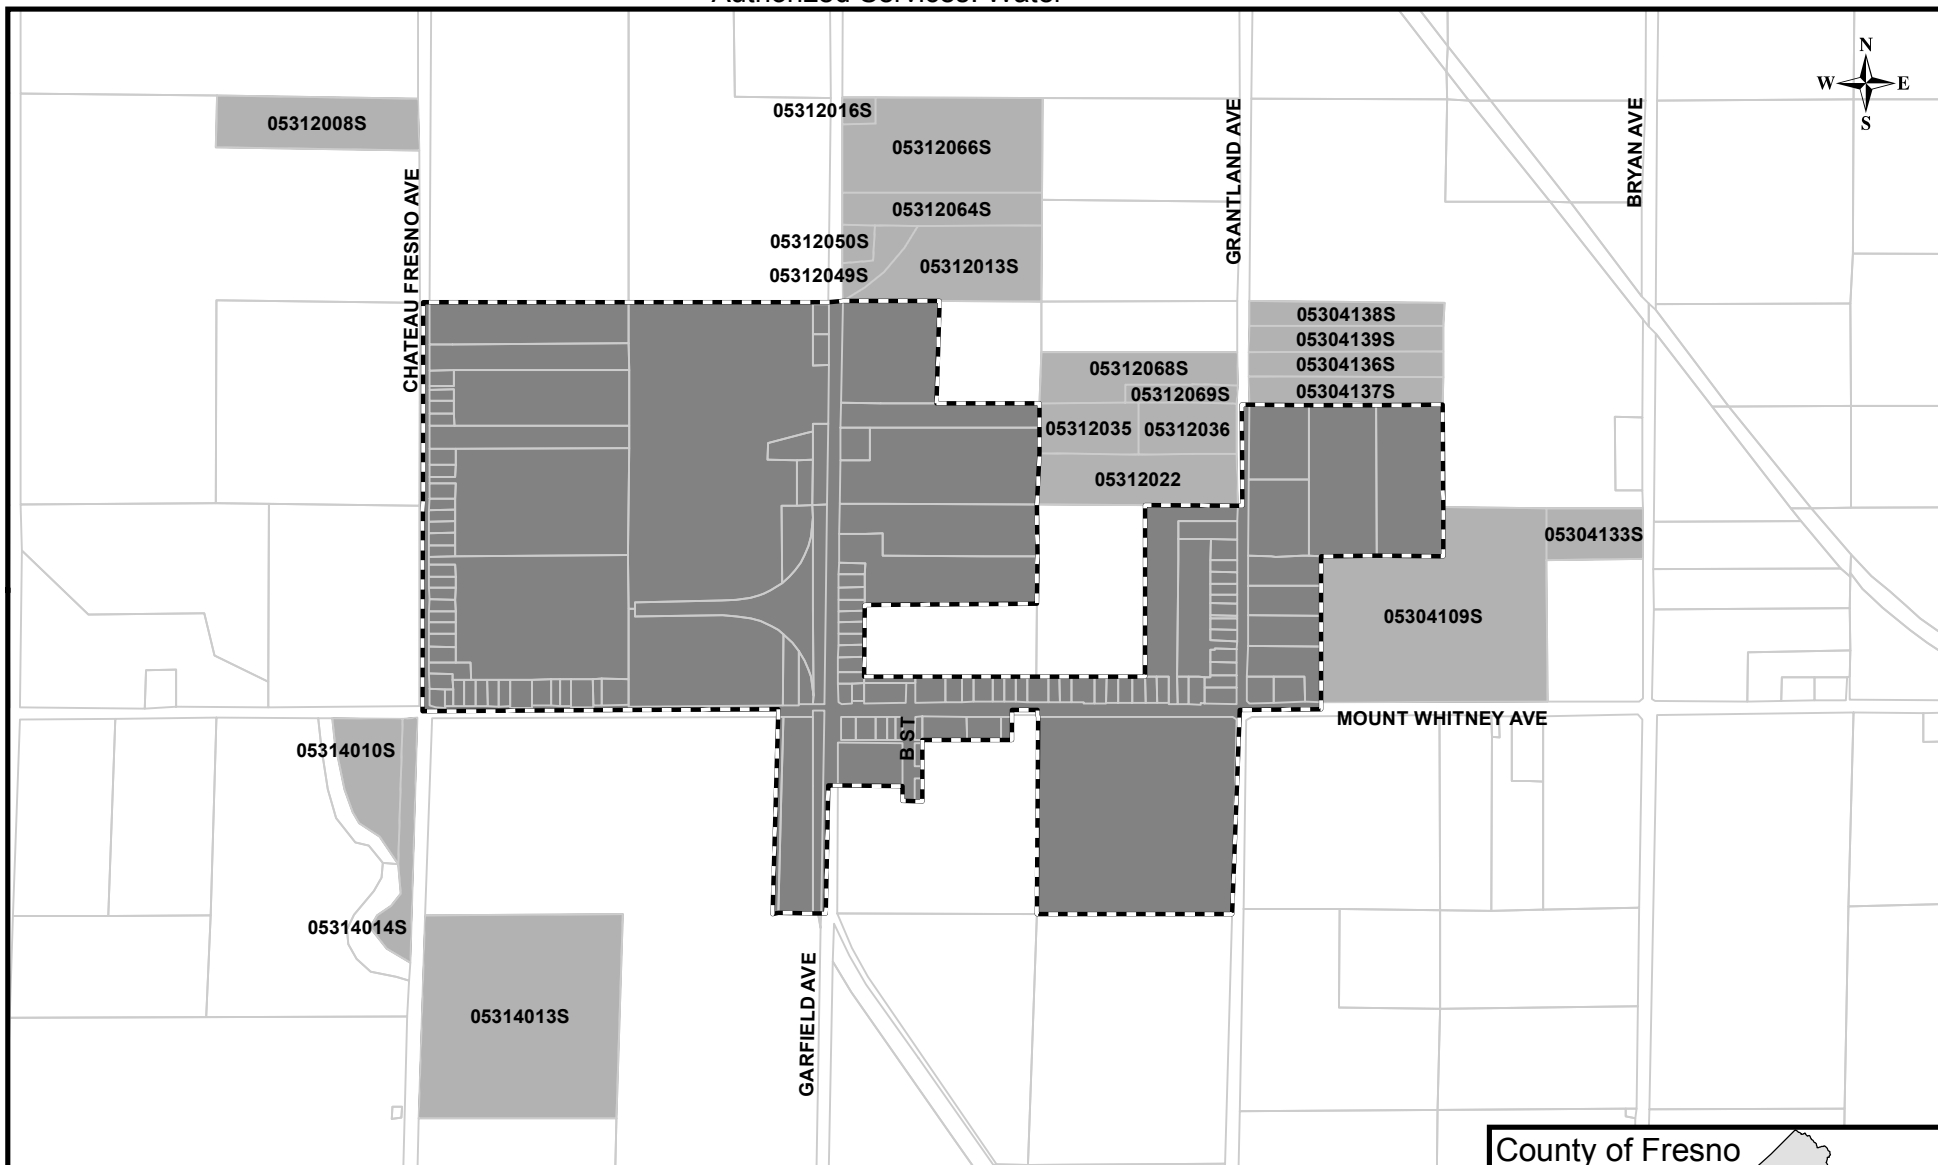

Lanare Community Service District

Authorized Services: Water

Fresno Local Agency Formation Commission

-  District SOI
-  District Area
-  Parcels receiving unauthorized LCSD water service

Formation: 1971
 Sphere updated: 12/5/2007
 District area: 346 Acres
 Sphere area: 346 Acres

Map prepared: 06/27/2016