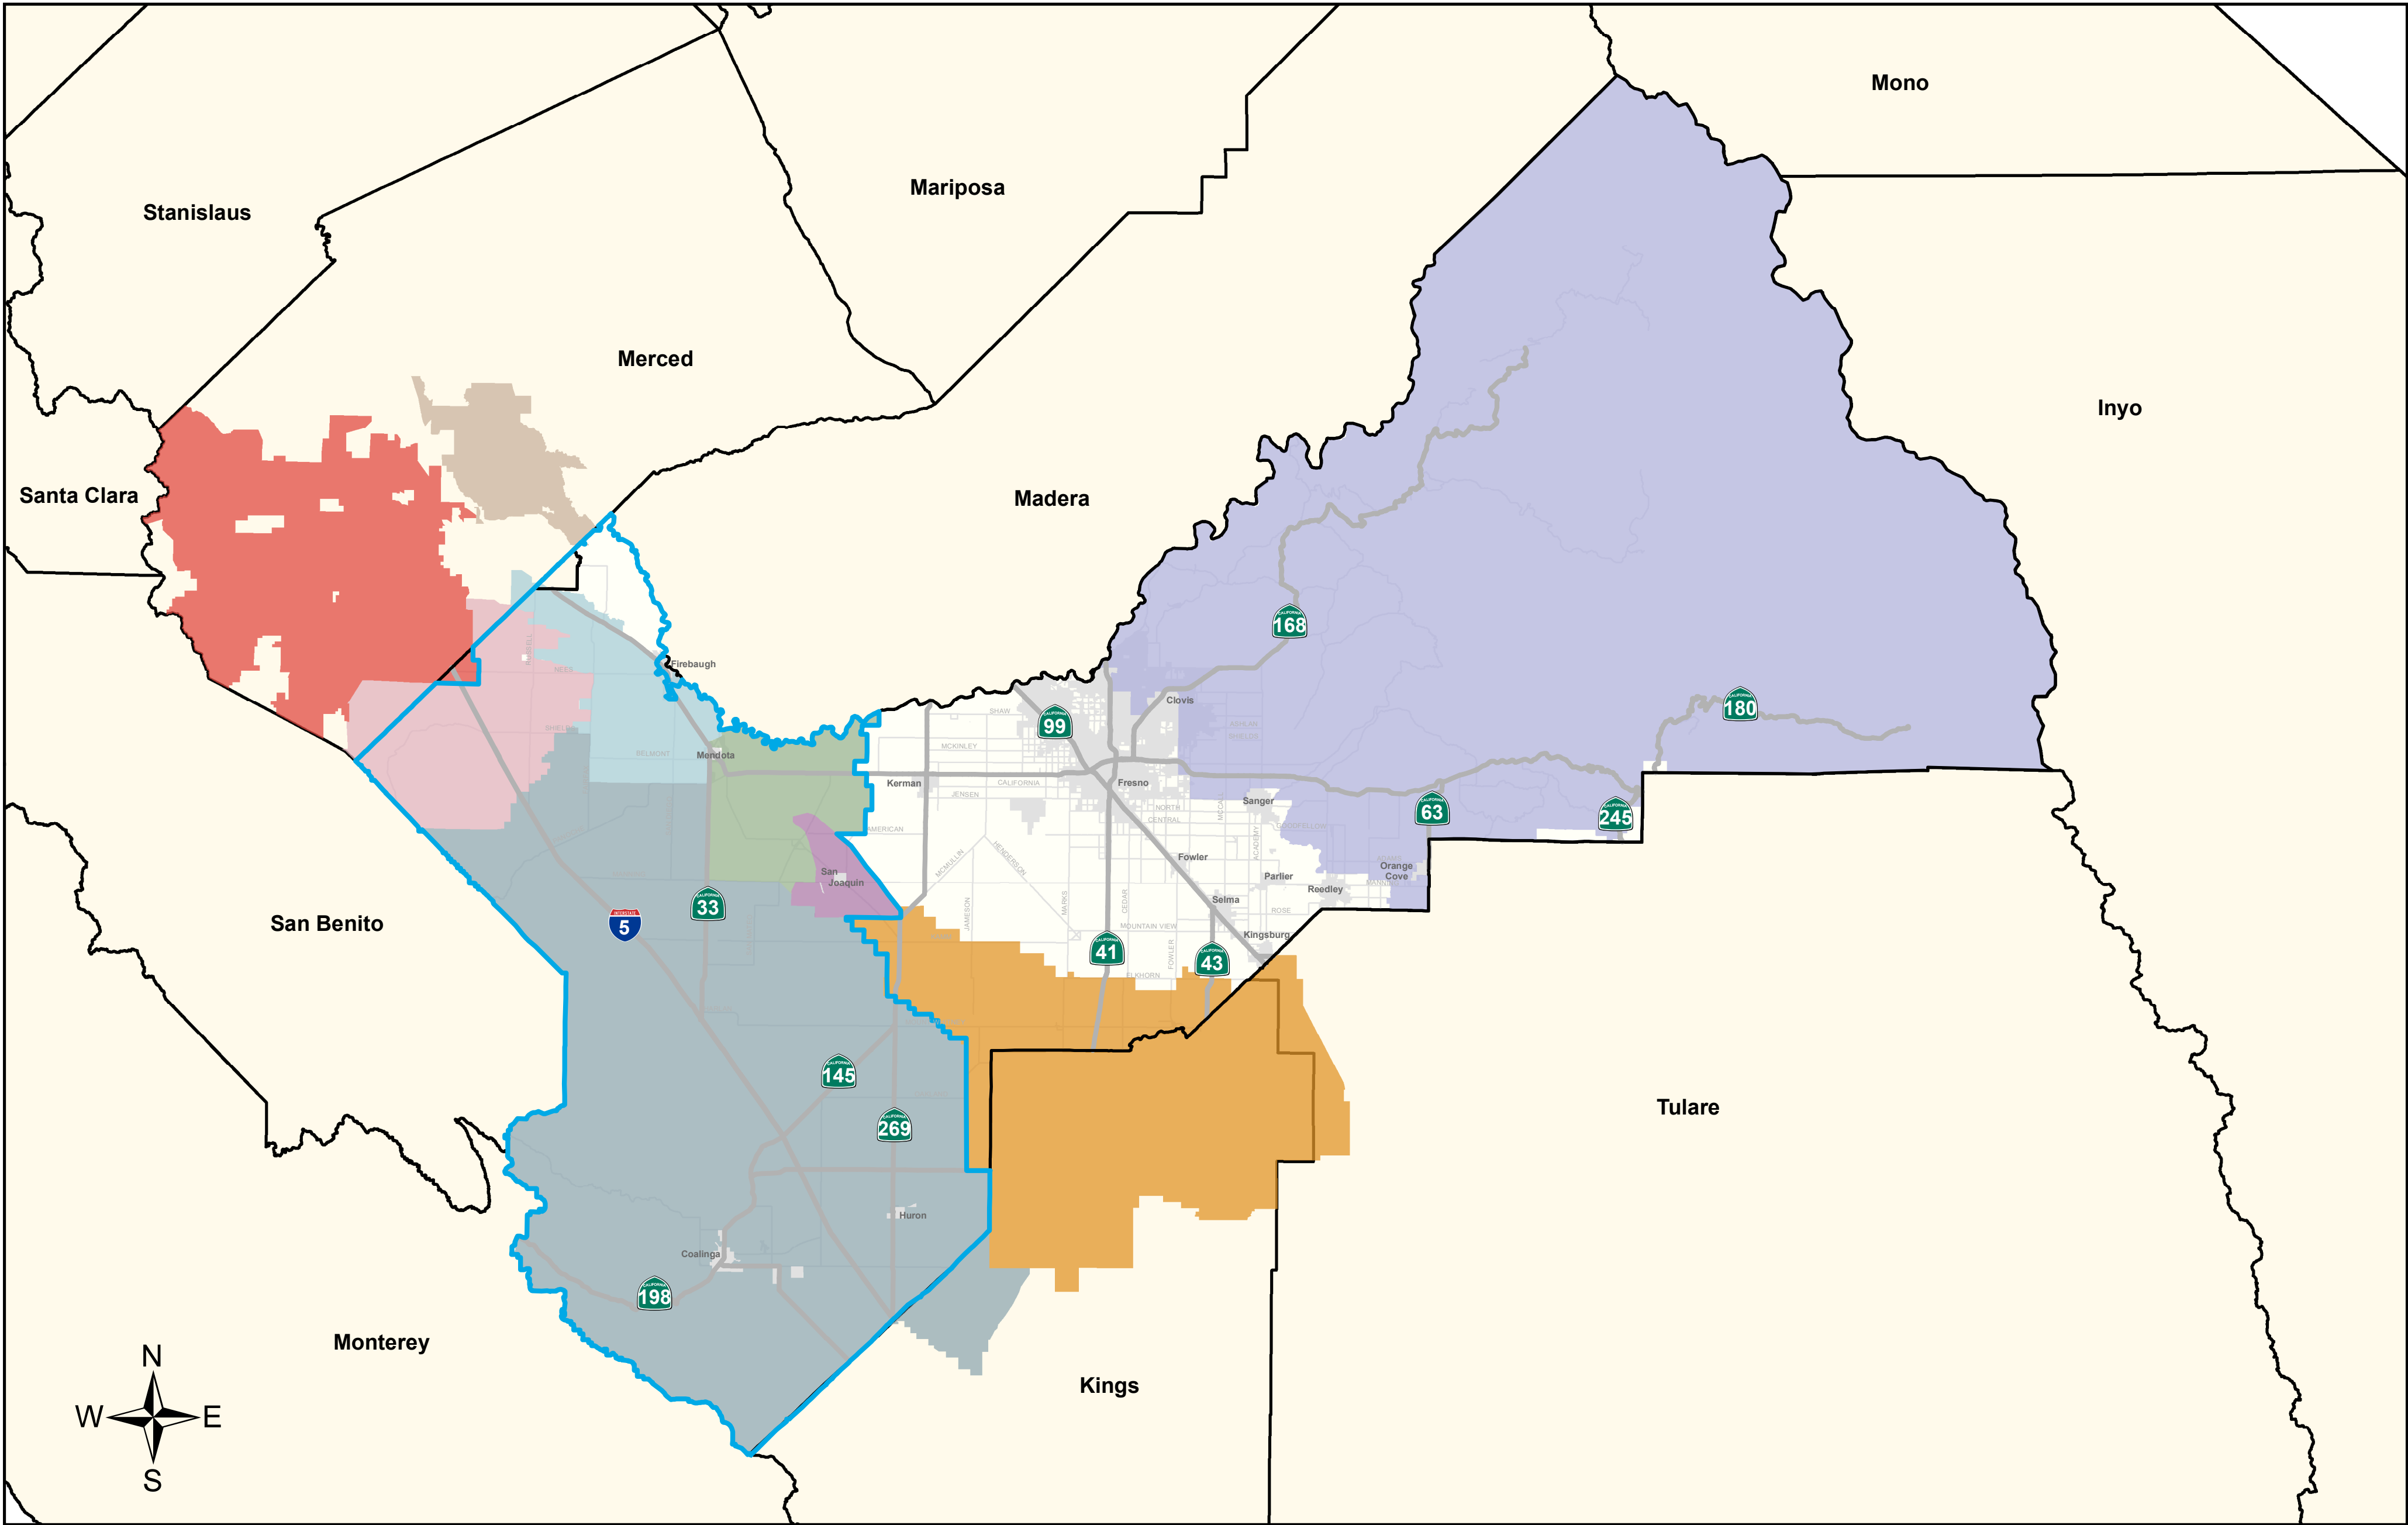

# Resource Conservation Districts in Fresno County

<b>Resource Conservation District</b>		<b>Fresno Local Agency Formation Commission</b>		<b>Districts not under Fresno LAFCo jurisdiction</b>	
 Firebaugh	 Westside	<b>Joint Sphere of Influence for the RCDs in Western Fresno County</b>		 Los Banos (Merced)	
 James	 Sierra	 Sphere of Influence		 San Luis (Merced)	
 Panoche	 Tranquility			 Excelsior-Kings (Kings)	