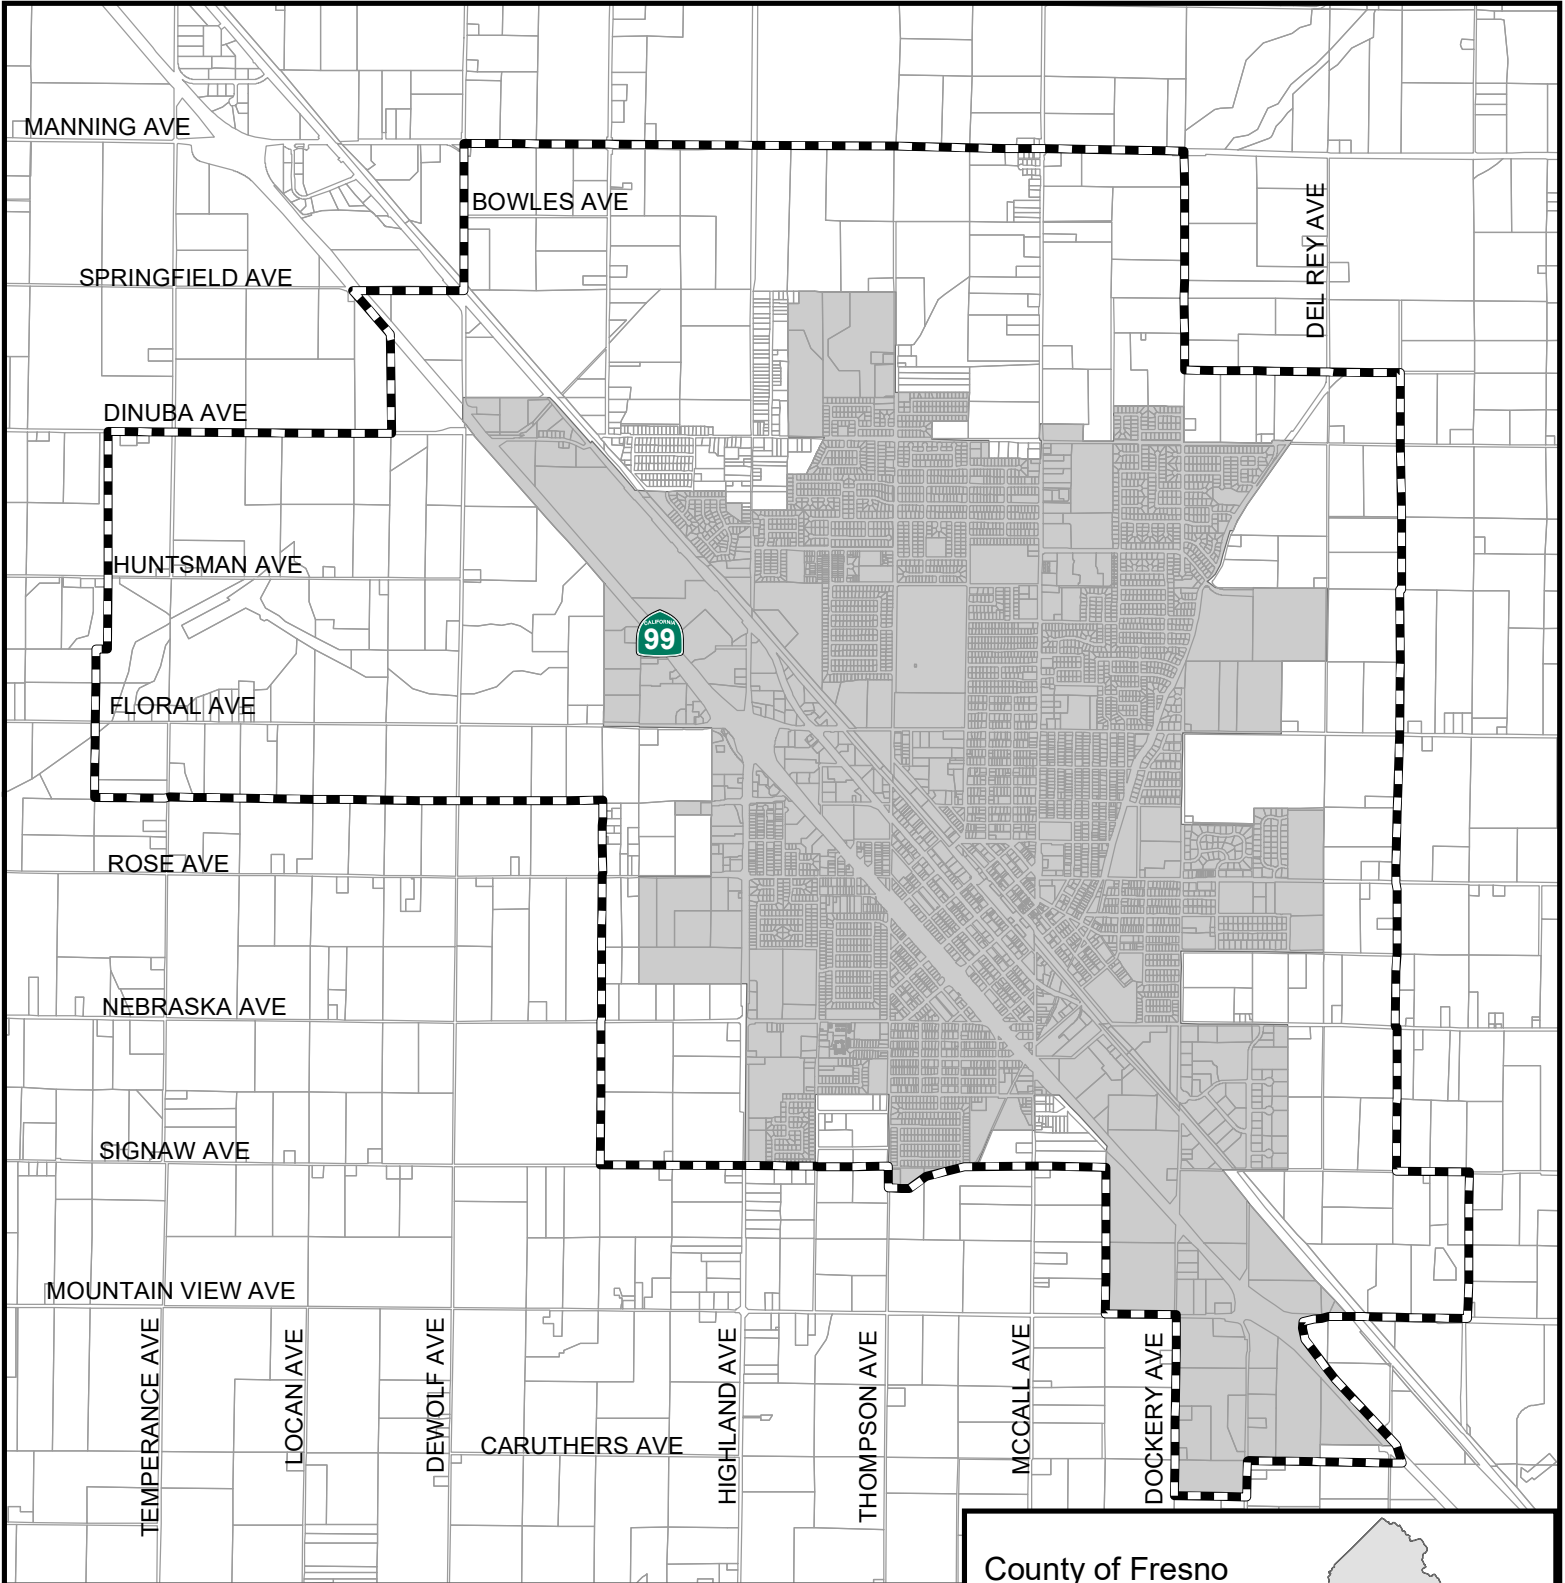

# City of Selma

## Fresno Local Agency Formation Commission

-  Sphere of influence
-  City limits

Incorporated: 1893  
Sphere updated: 4/12/2017  
City limits: 3,782 Acres  
Sphere area: 8,261 Acres

Map prepared: 08/07/2023

County of Fresno

City location