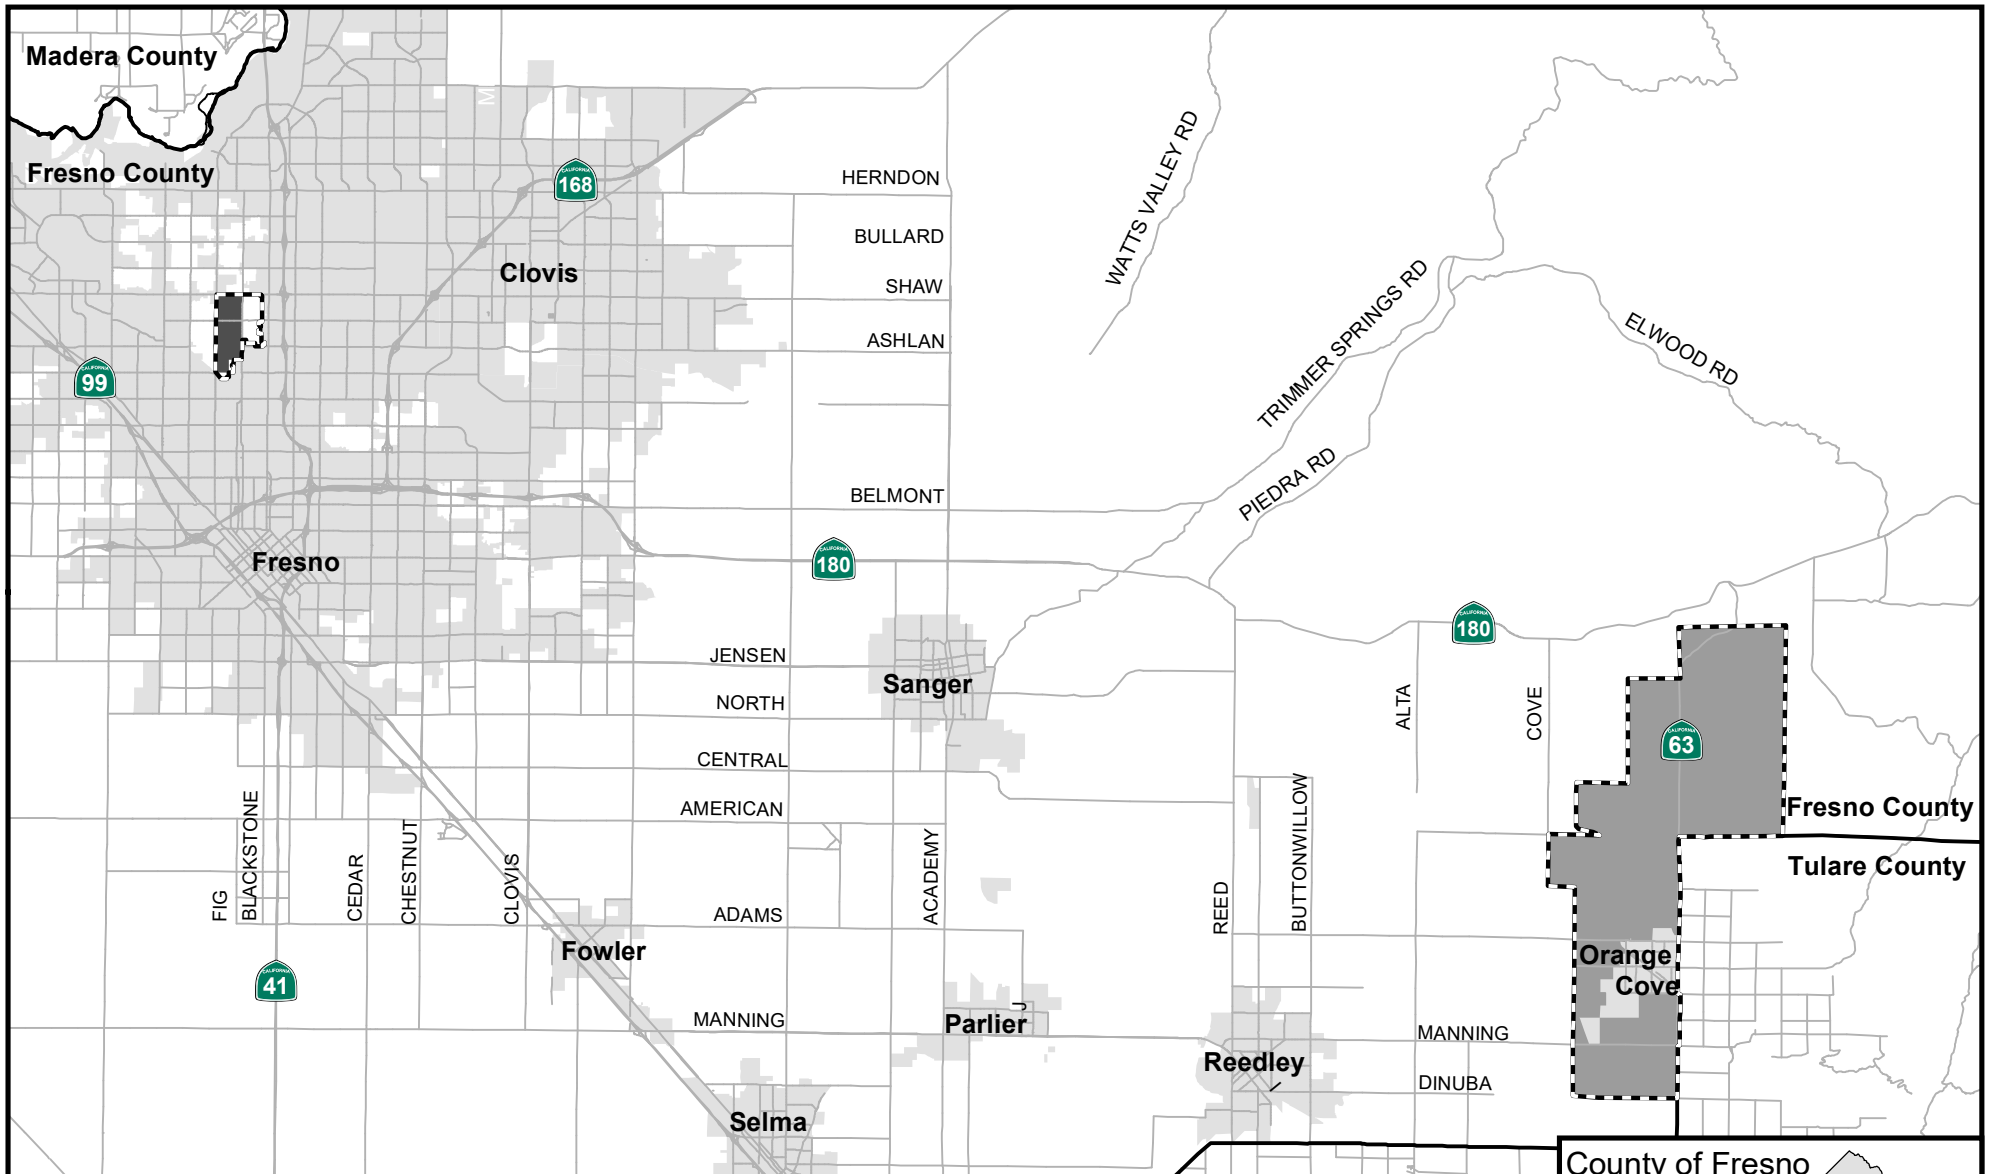

Police Protection Districts in Fresno County

Fresno Local Agency Formation Commission

-  District Sphere of Influence
-  Fig Garden Police Protection District
-  Orange Cove Police Protection District

Map prepared: 07/16/2019

County of Fresno