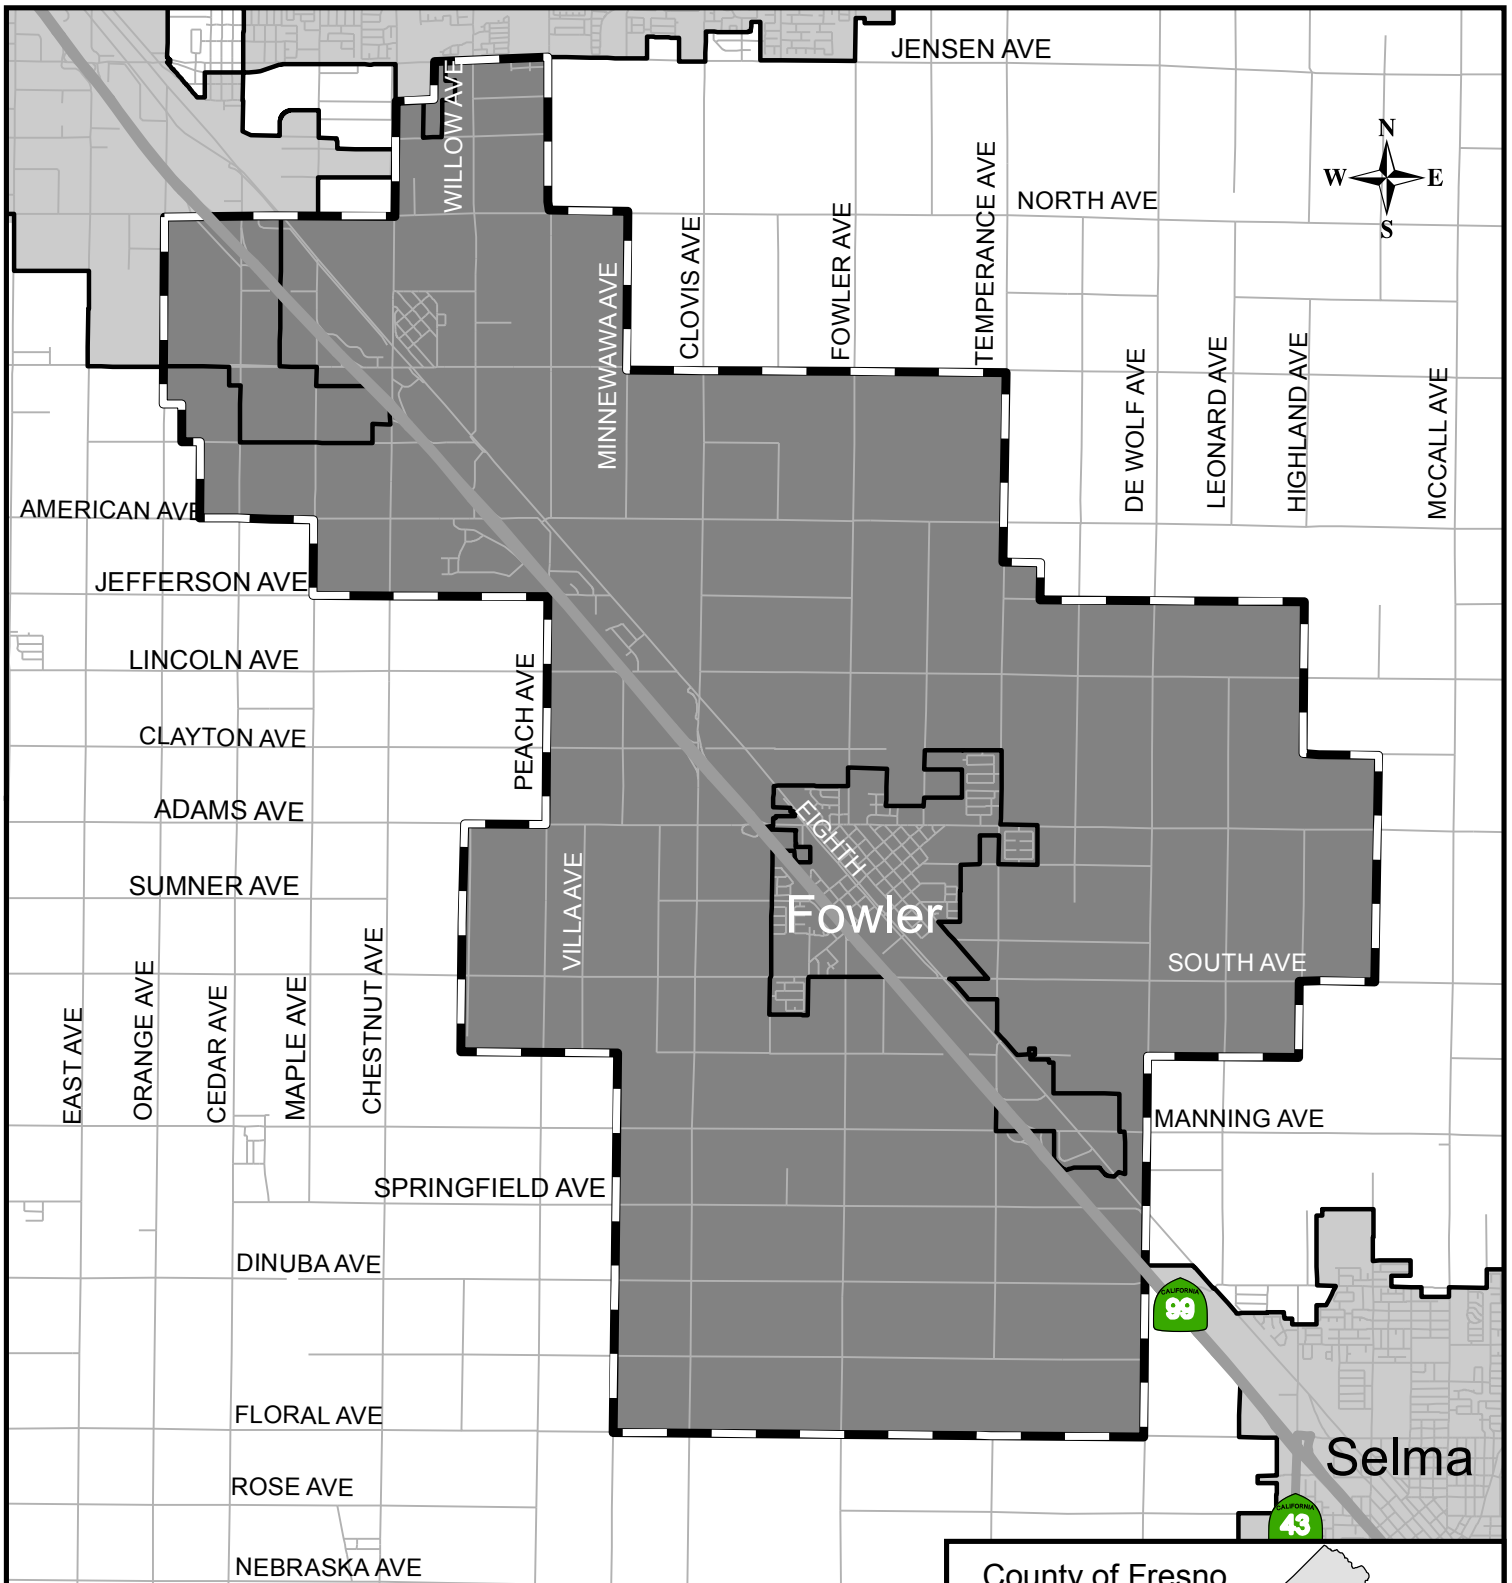

Fowler Cemetery District

Authorized Services: Burial & Interment of Human Remains

Fresno Local Agency Formation Commission

Legend

- District Sphere of Influence
- District Service Area
- City Limits
- Cities Overlapping District

Formation: 1933
 Sphere updated: 06/14/2017
 District area: 23,691 Acres
 Sphere area: 23,691 Acres

Map prepared: 06/15/2017