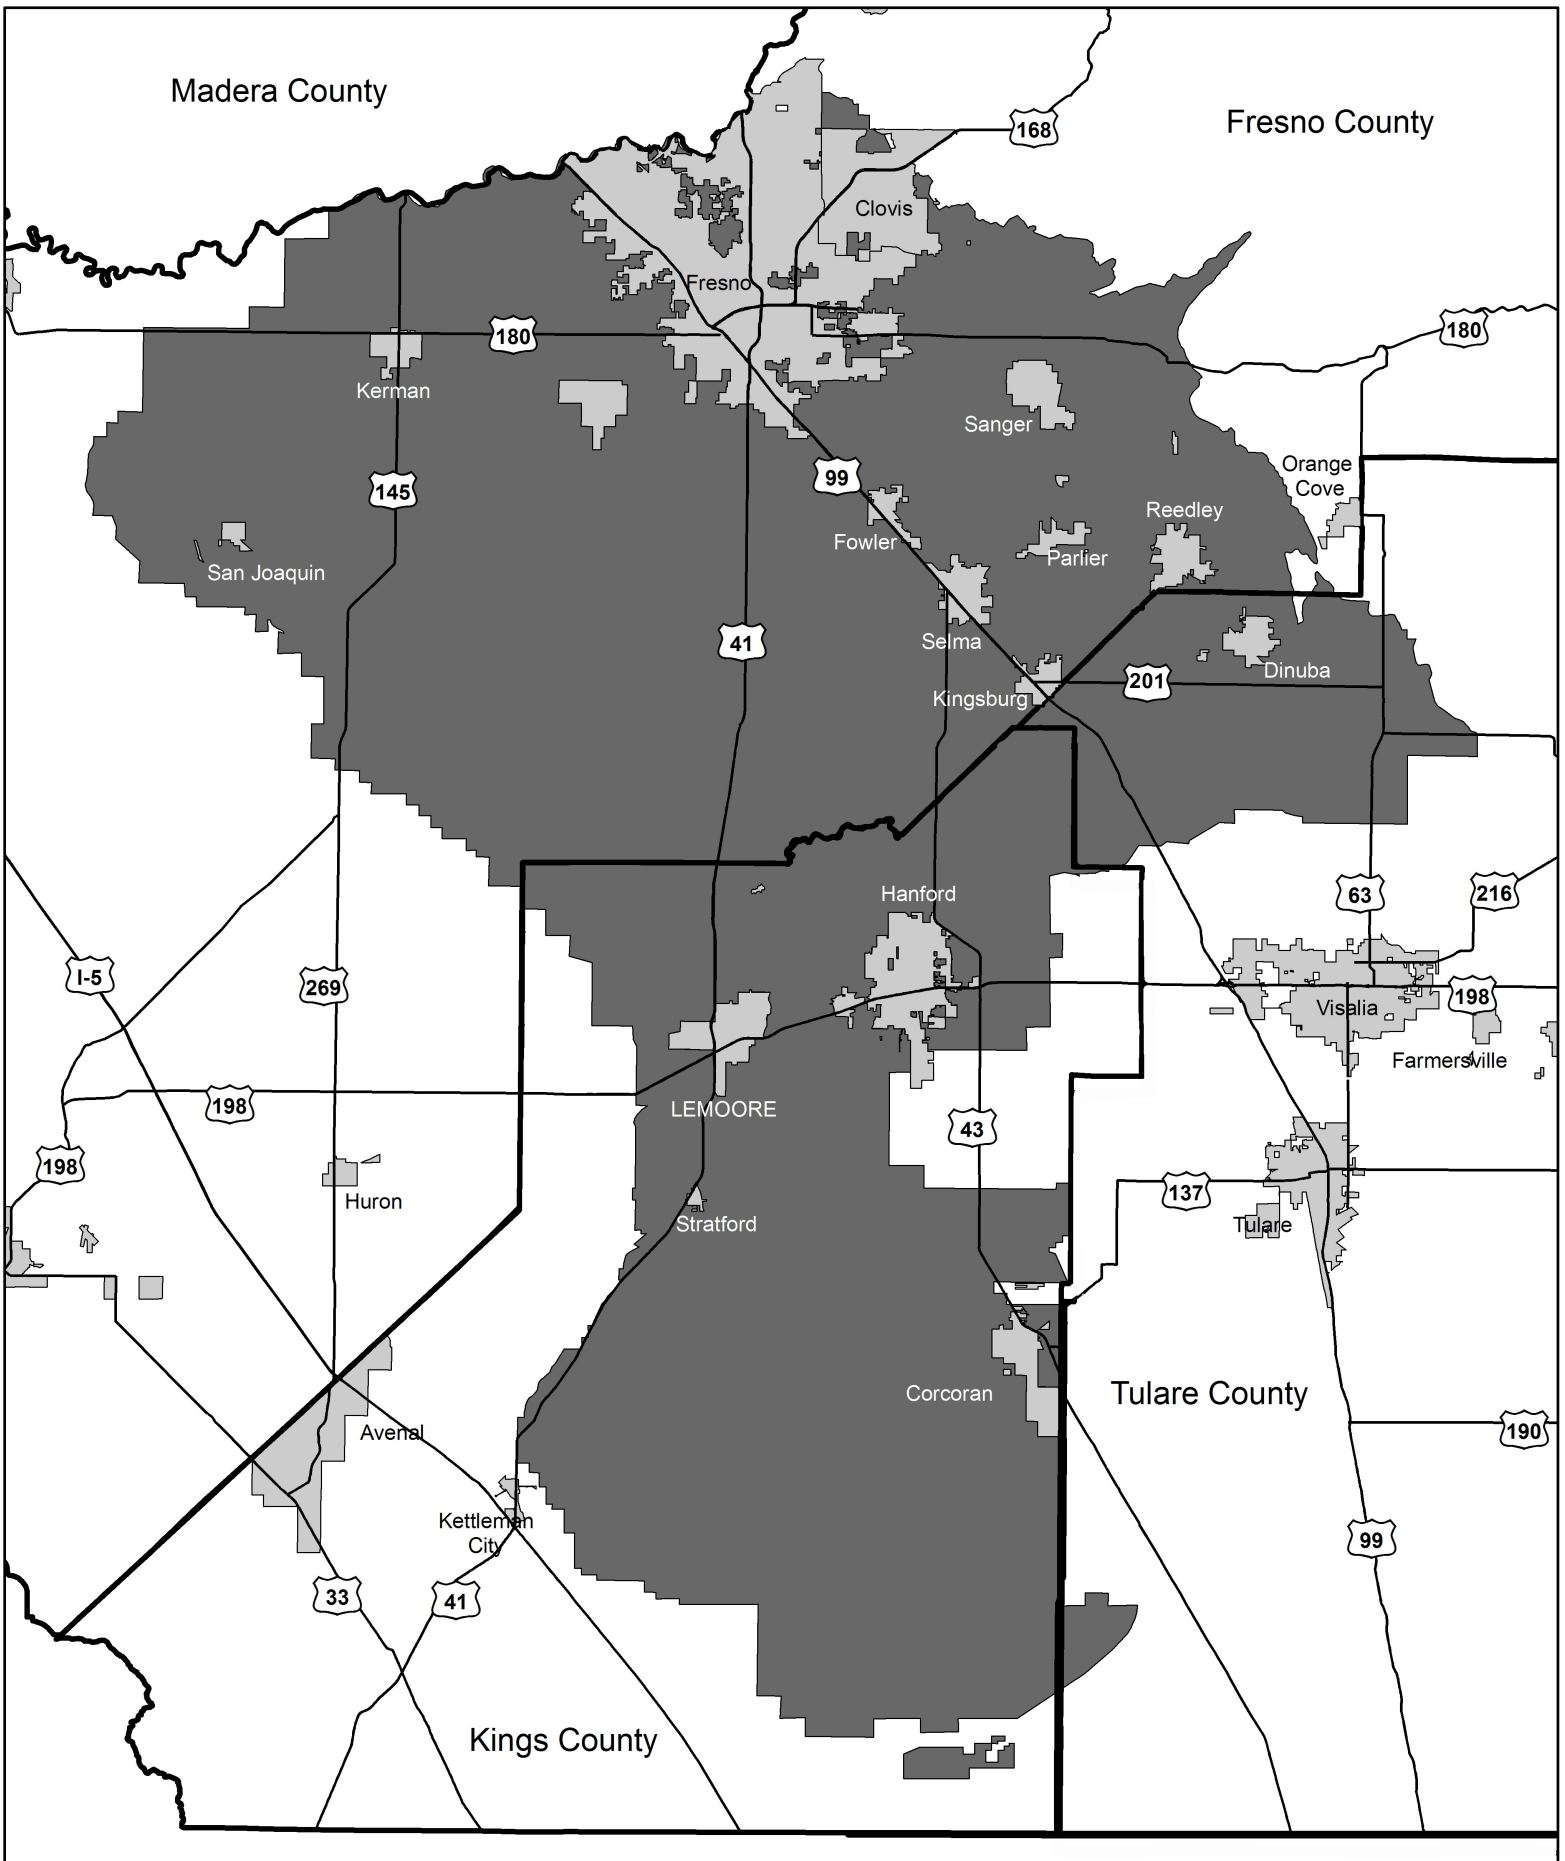

Fresno Local Agency Formation Commission Kings River Conservation District

- Legend**
- District Area and SOI
 - City Areas

District Formed: 1951
 SOI Adopted: 3/24/1976
 SOI Updated: 8/22/2007

Map Date : September 2007
 District Area: 1,311,163 Acres
 Sphere Area: 1,311,163 Acres

Legend

-  District Boundary and SOI
-  County Boundaries
-  City Limits

Fresno Local Agency Formation Commission
 Kings River Conservation District