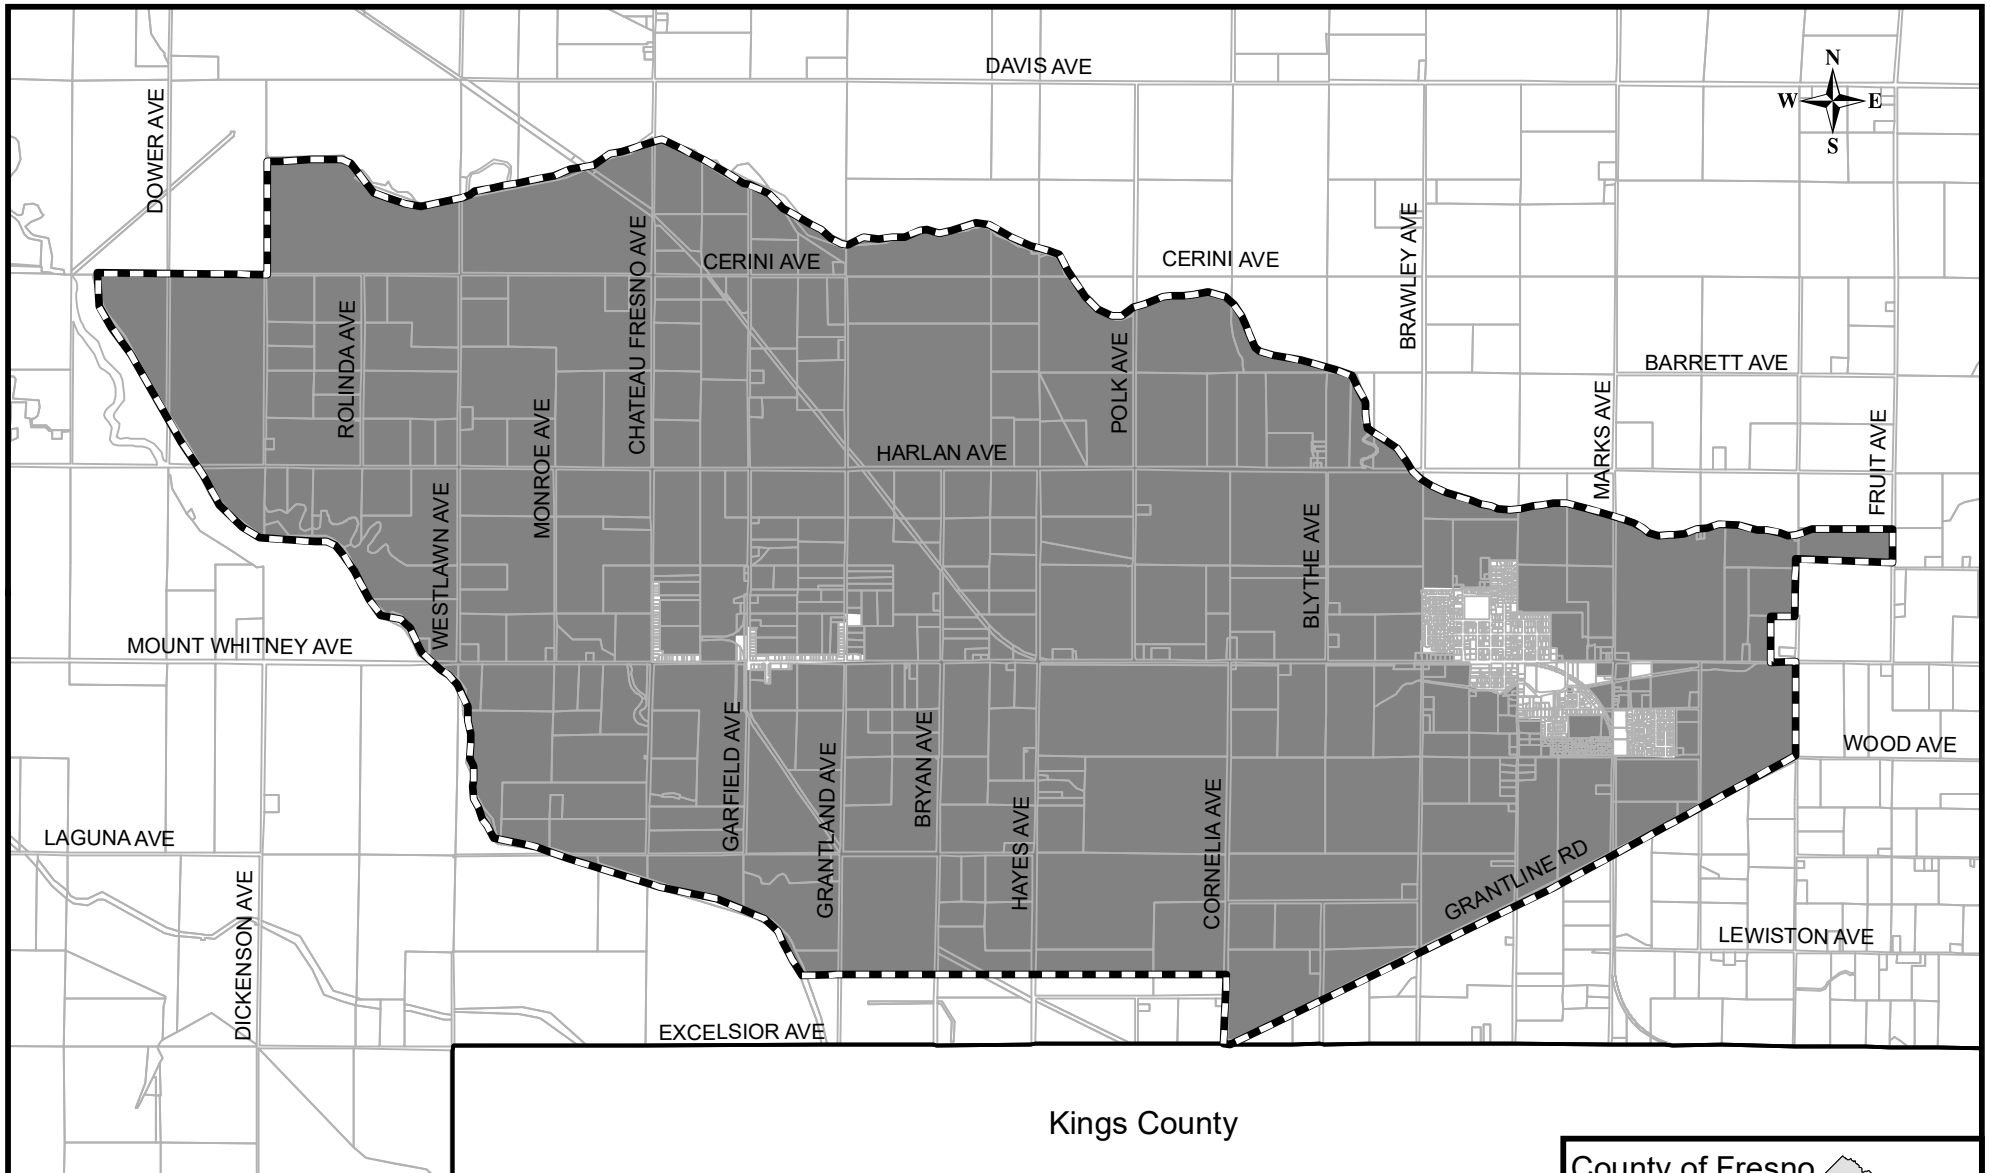

Riverdale Irrigation District

Authorized services: irrigation water

Fresno Local Agency Formation Commission

-  District SOI
-  District Service Area

Formation: 1920
Sphere updated: 07/11/2007
District area: 15,143 acres
Sphere area: 15,143 acres

Map prepared: 12/21/2017

County of Fresno