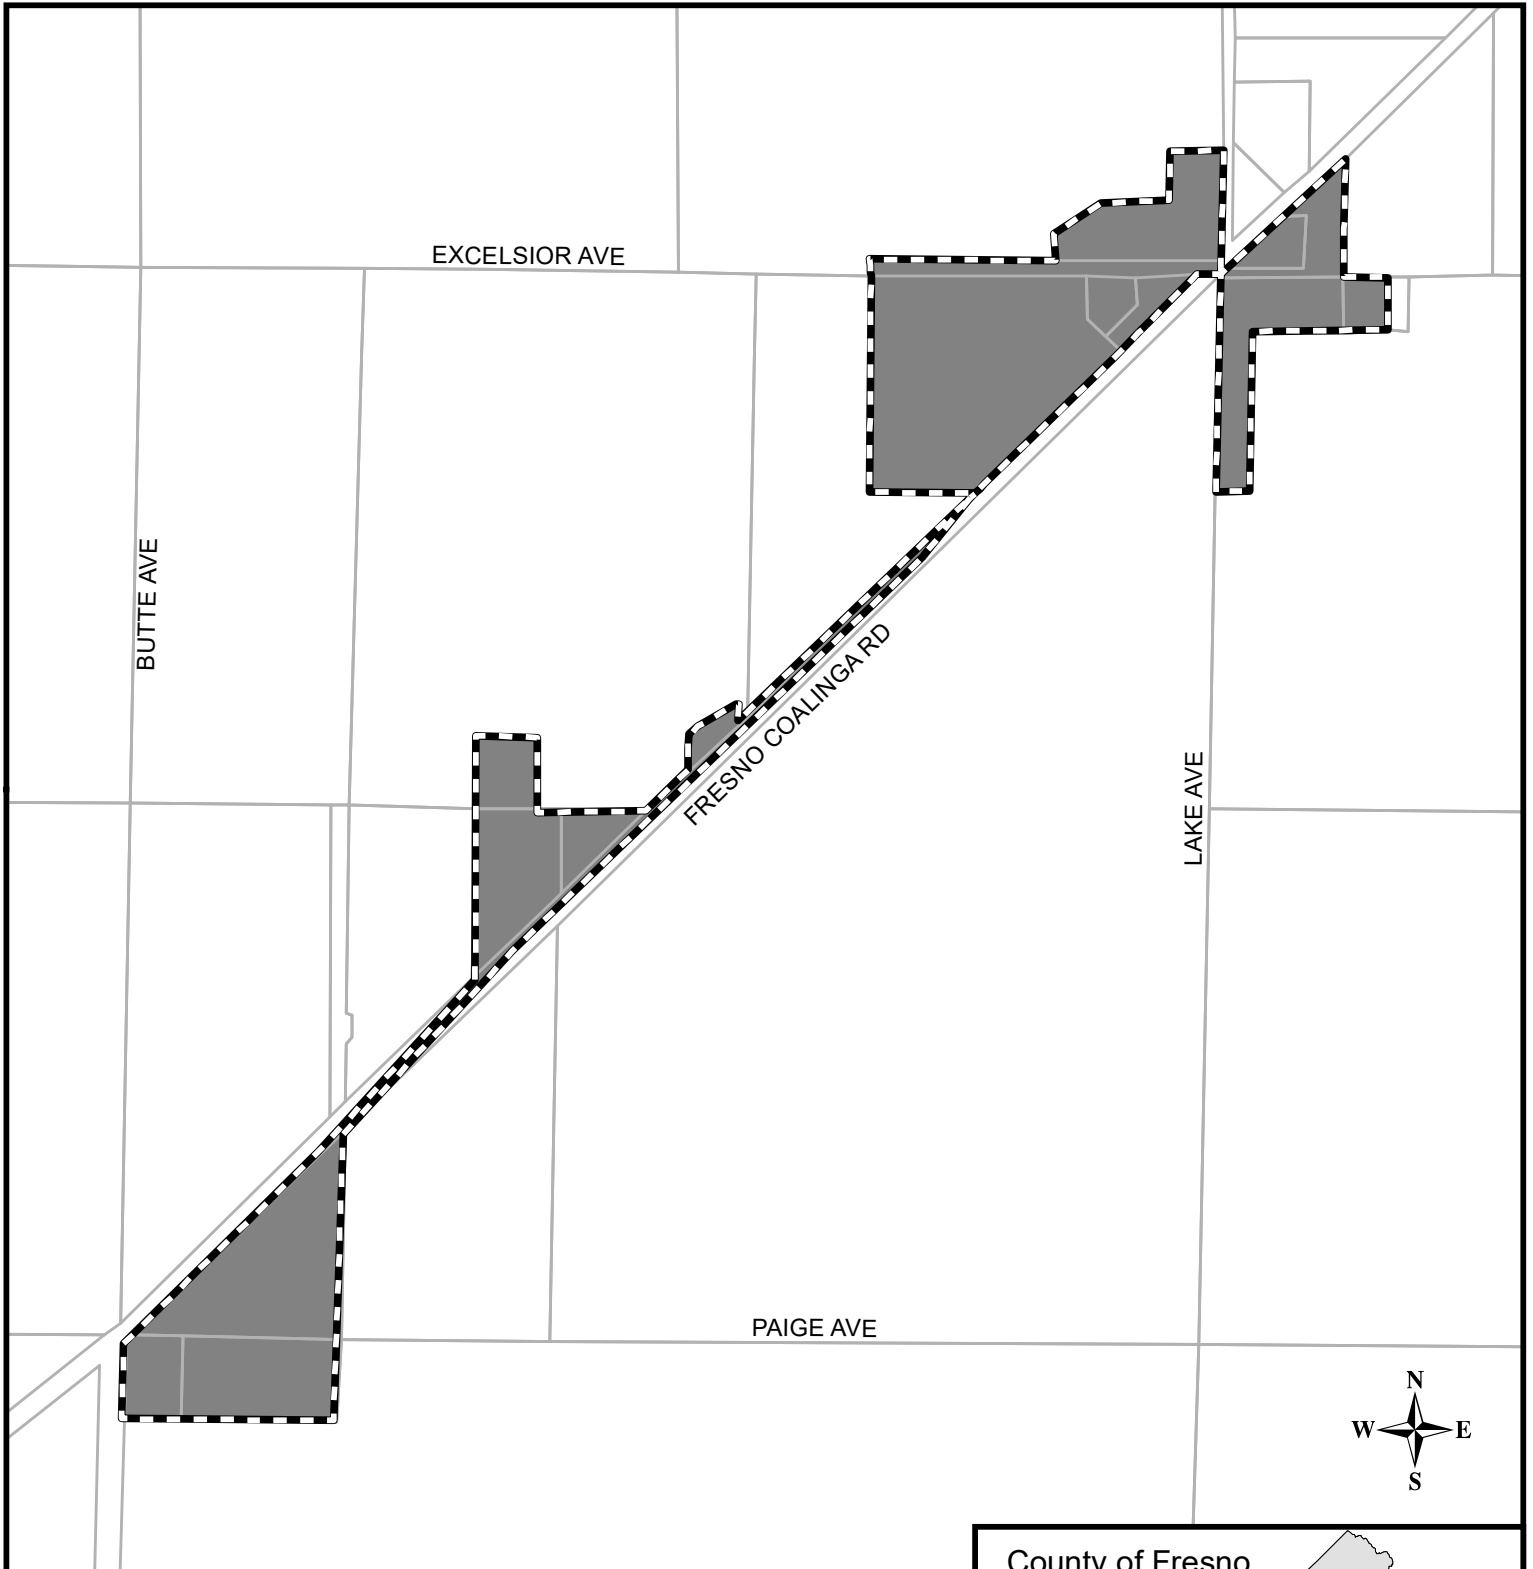

# County Service Area No. 49 (O'Neill Farms)

Authorized services: recreation (not currently provided), sewer (not currently provided), water

### Legend

-  District SOI
-  District Service Area

Formation: 2001  
Sphere updated: 09/14/2016  
District area: 93 acres  
Sphere area: 95 acres

Map prepared: 08/30/2017

### County of Fresno