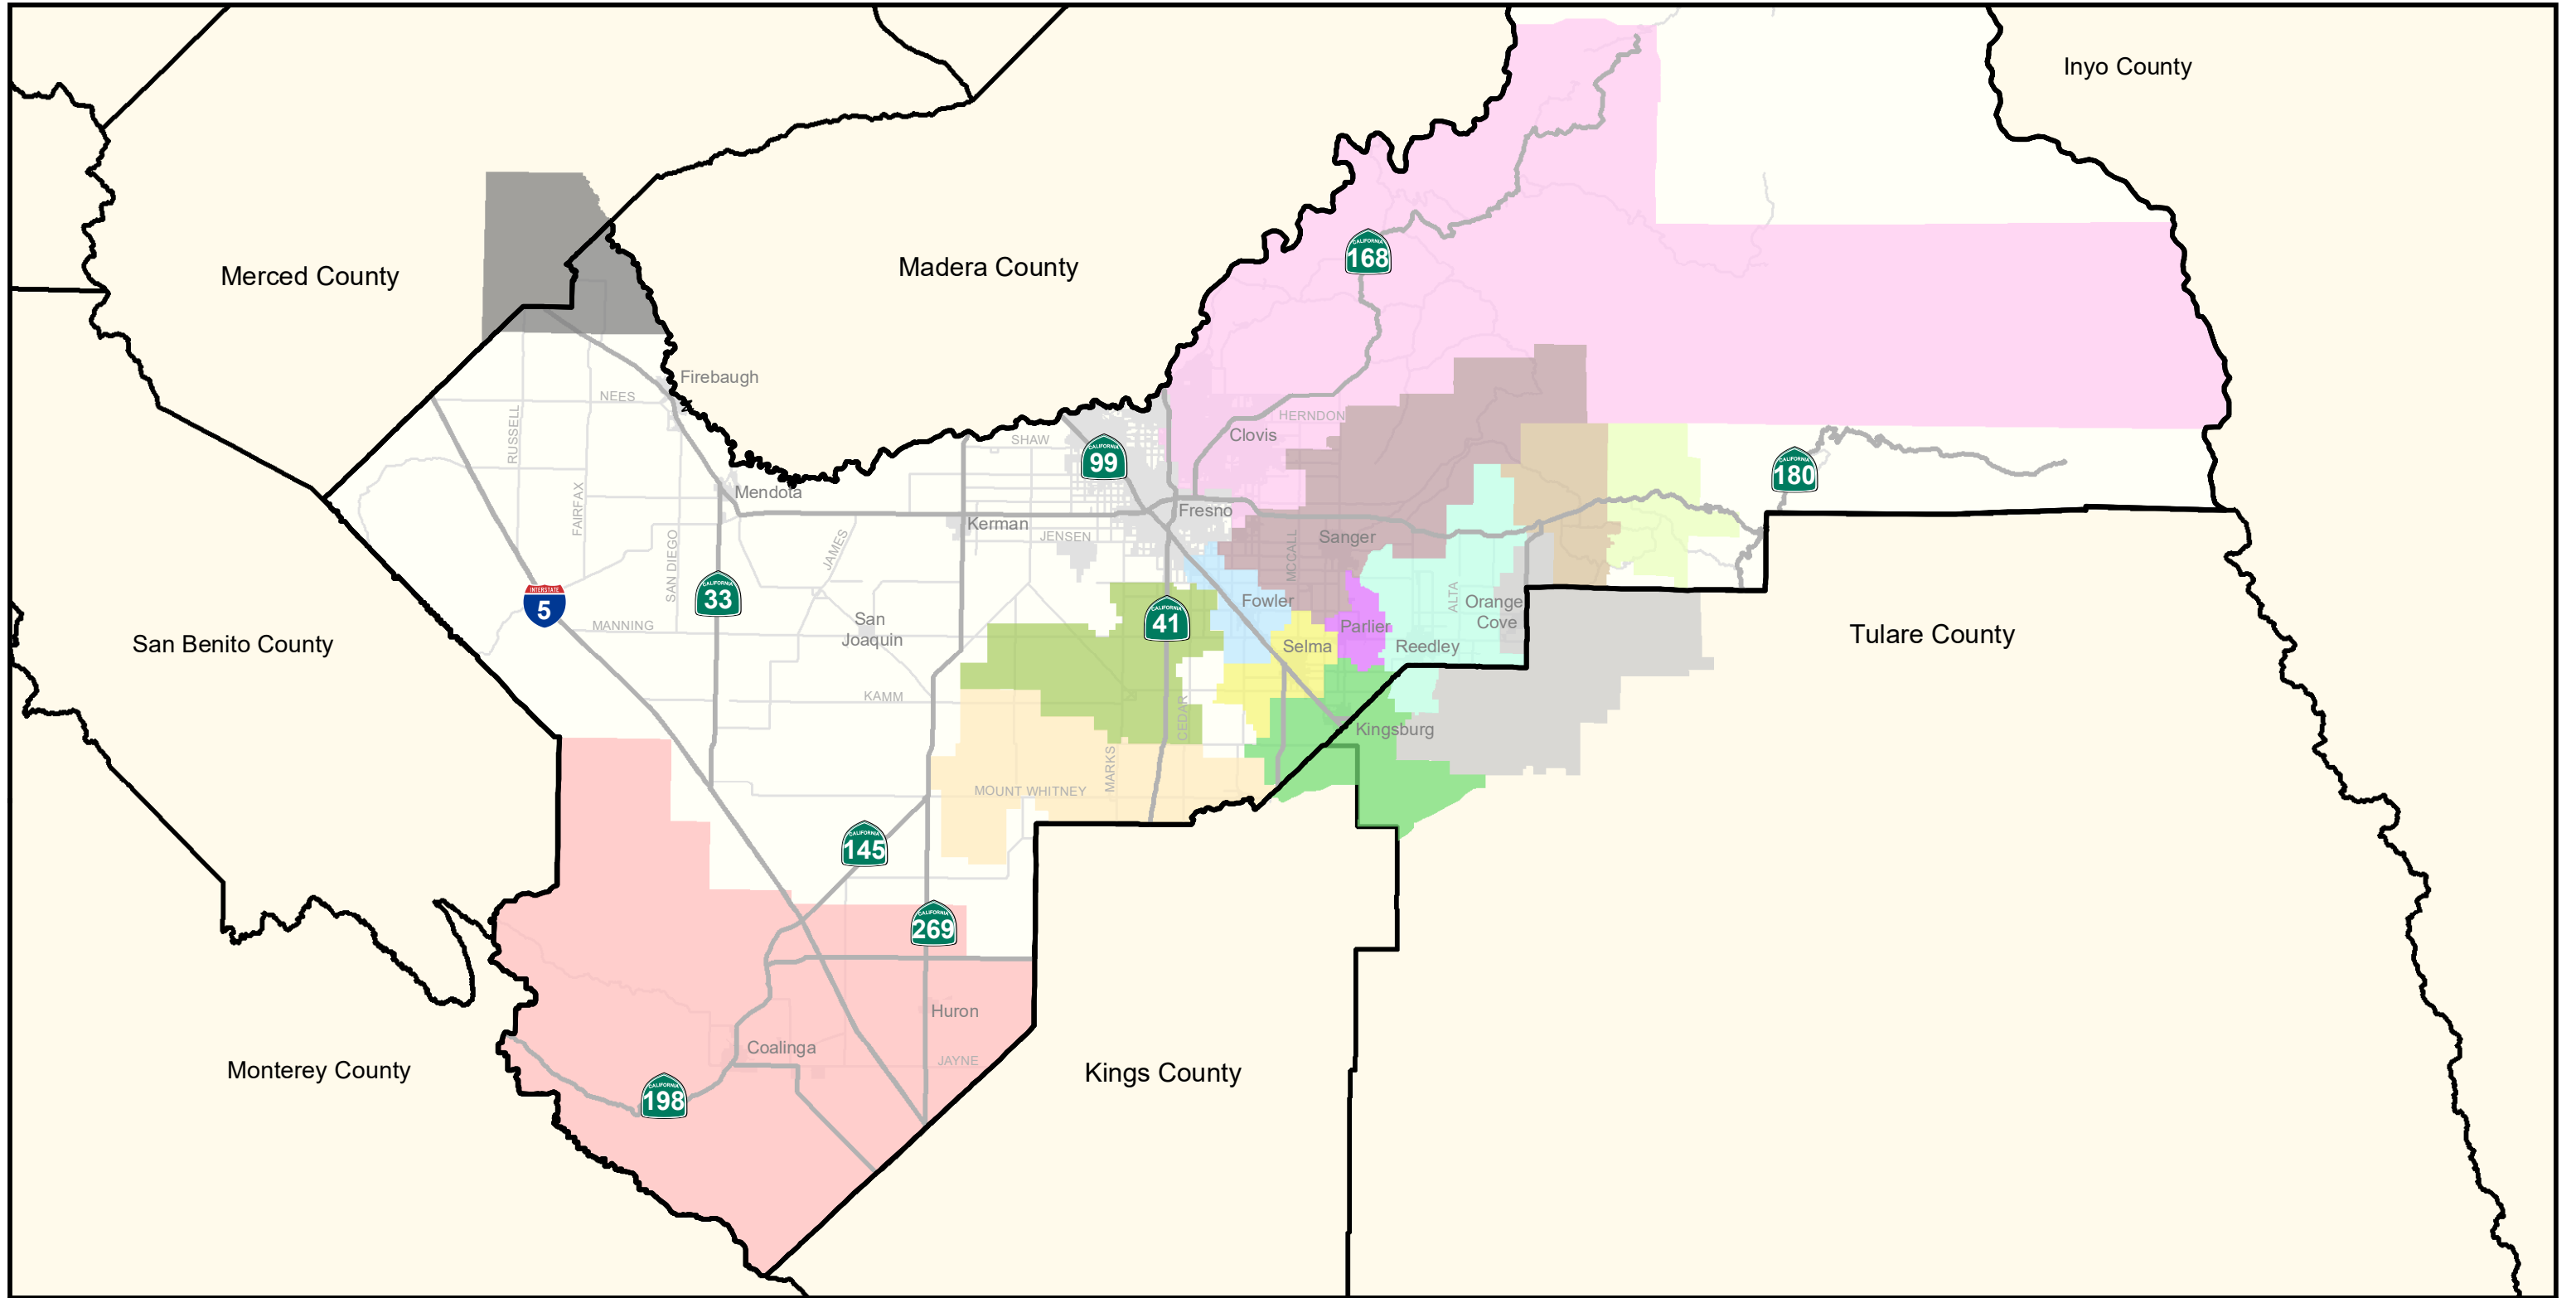

Public Cemetery Districts in Fresno County

Fresno Local Agency Formation Commission

Public Cemetery District and Sphere of Influence

- | | | | |
|---|--|---|--|
| Clovis | Fowler | Parlier | Selma |
| Coalinga - Huron | Kingsburg | Reedley | Squaw Valley |
| Dunlap | Oak Grove | Sanger / Del Rey | Washington Colony |

Districts not under Fresno LAFCo Jurisdiction

- | |
|--|
| Alta |
| Dos Palos |