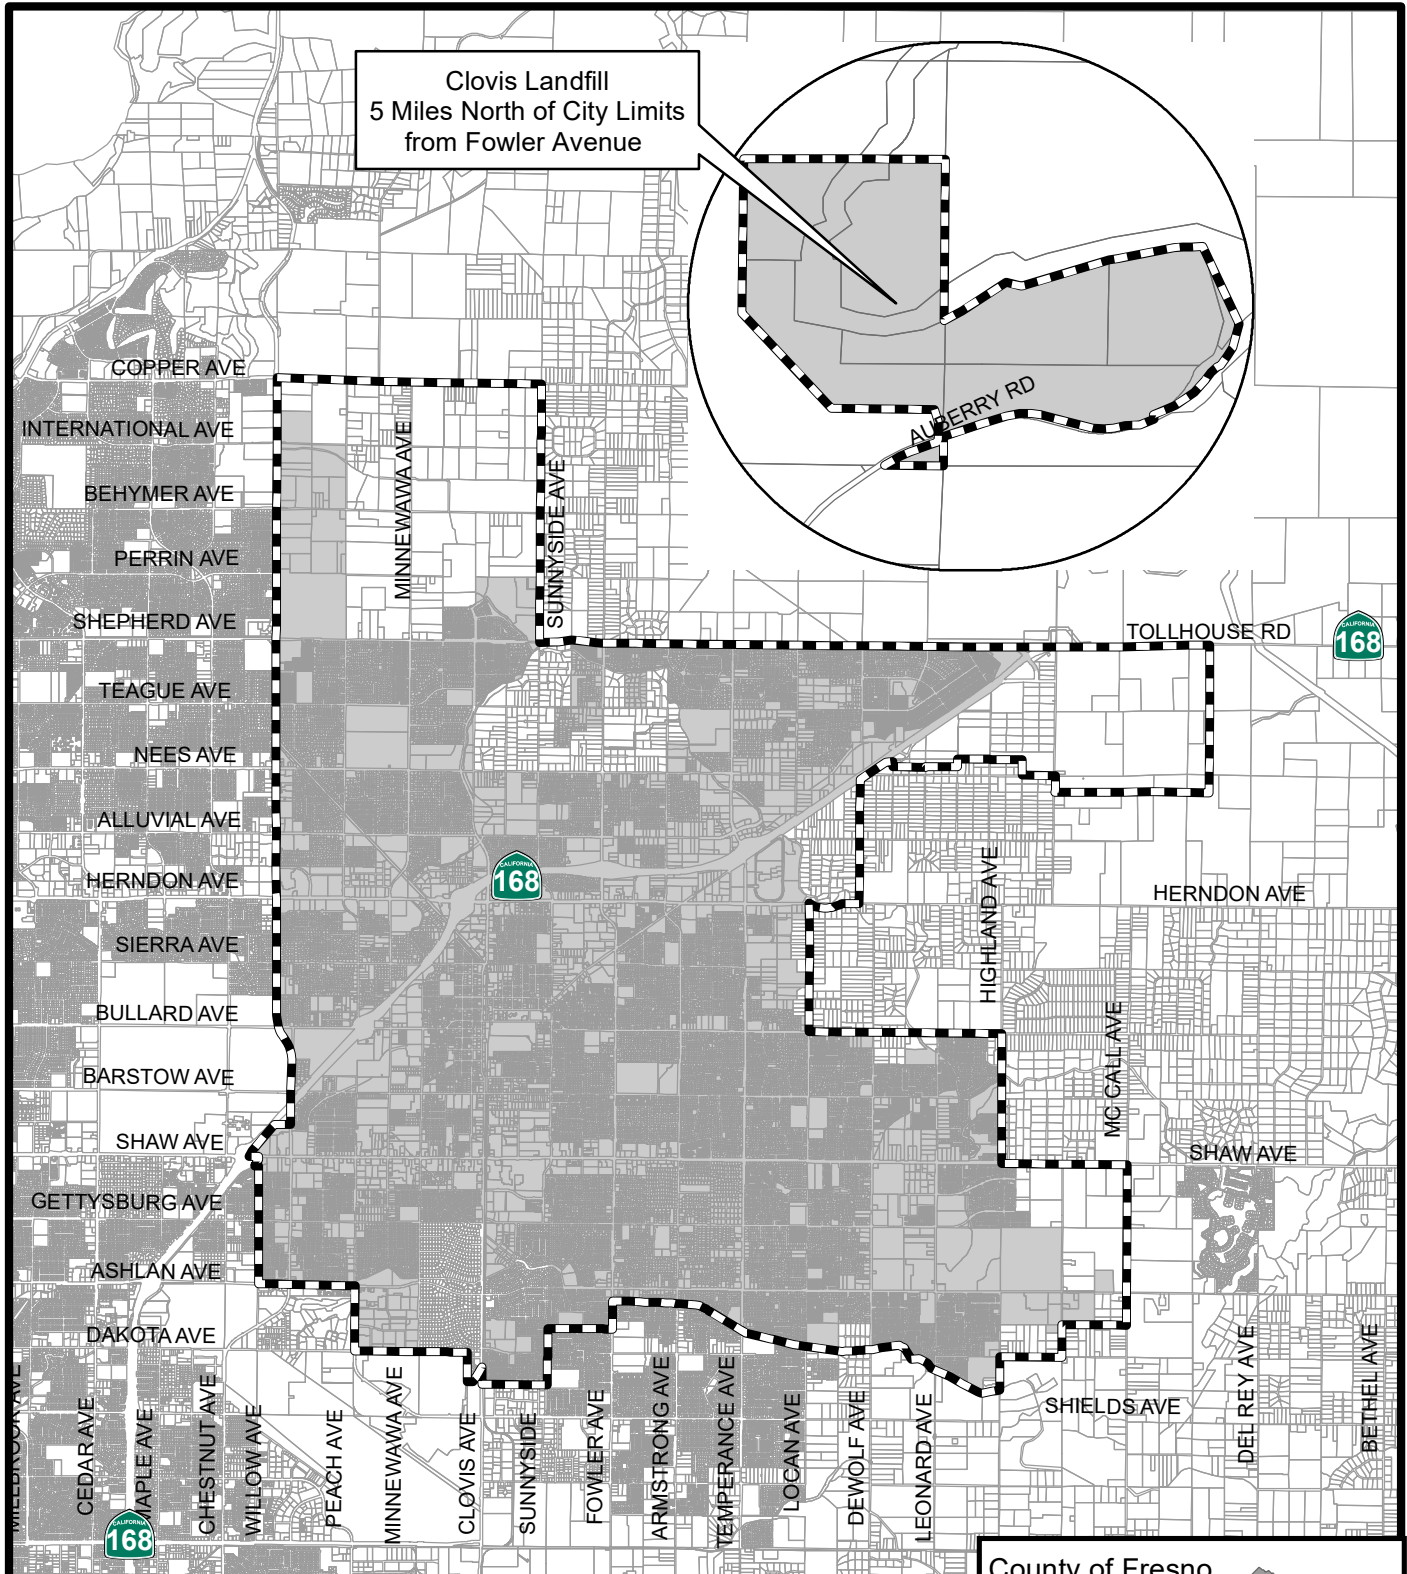

# City of Clovis

## Fresno Local Agency Formation Commission

-  Sphere of influence
-  City limits

Incorporated: 1912  
 SOI adopted: 5/08/1974  
 SOI updated: 6/08/2020  
 Sphere area: 22,592 acres  
 City area: 17,413 acres

Map date: 1/31/2024

## County of Fresno