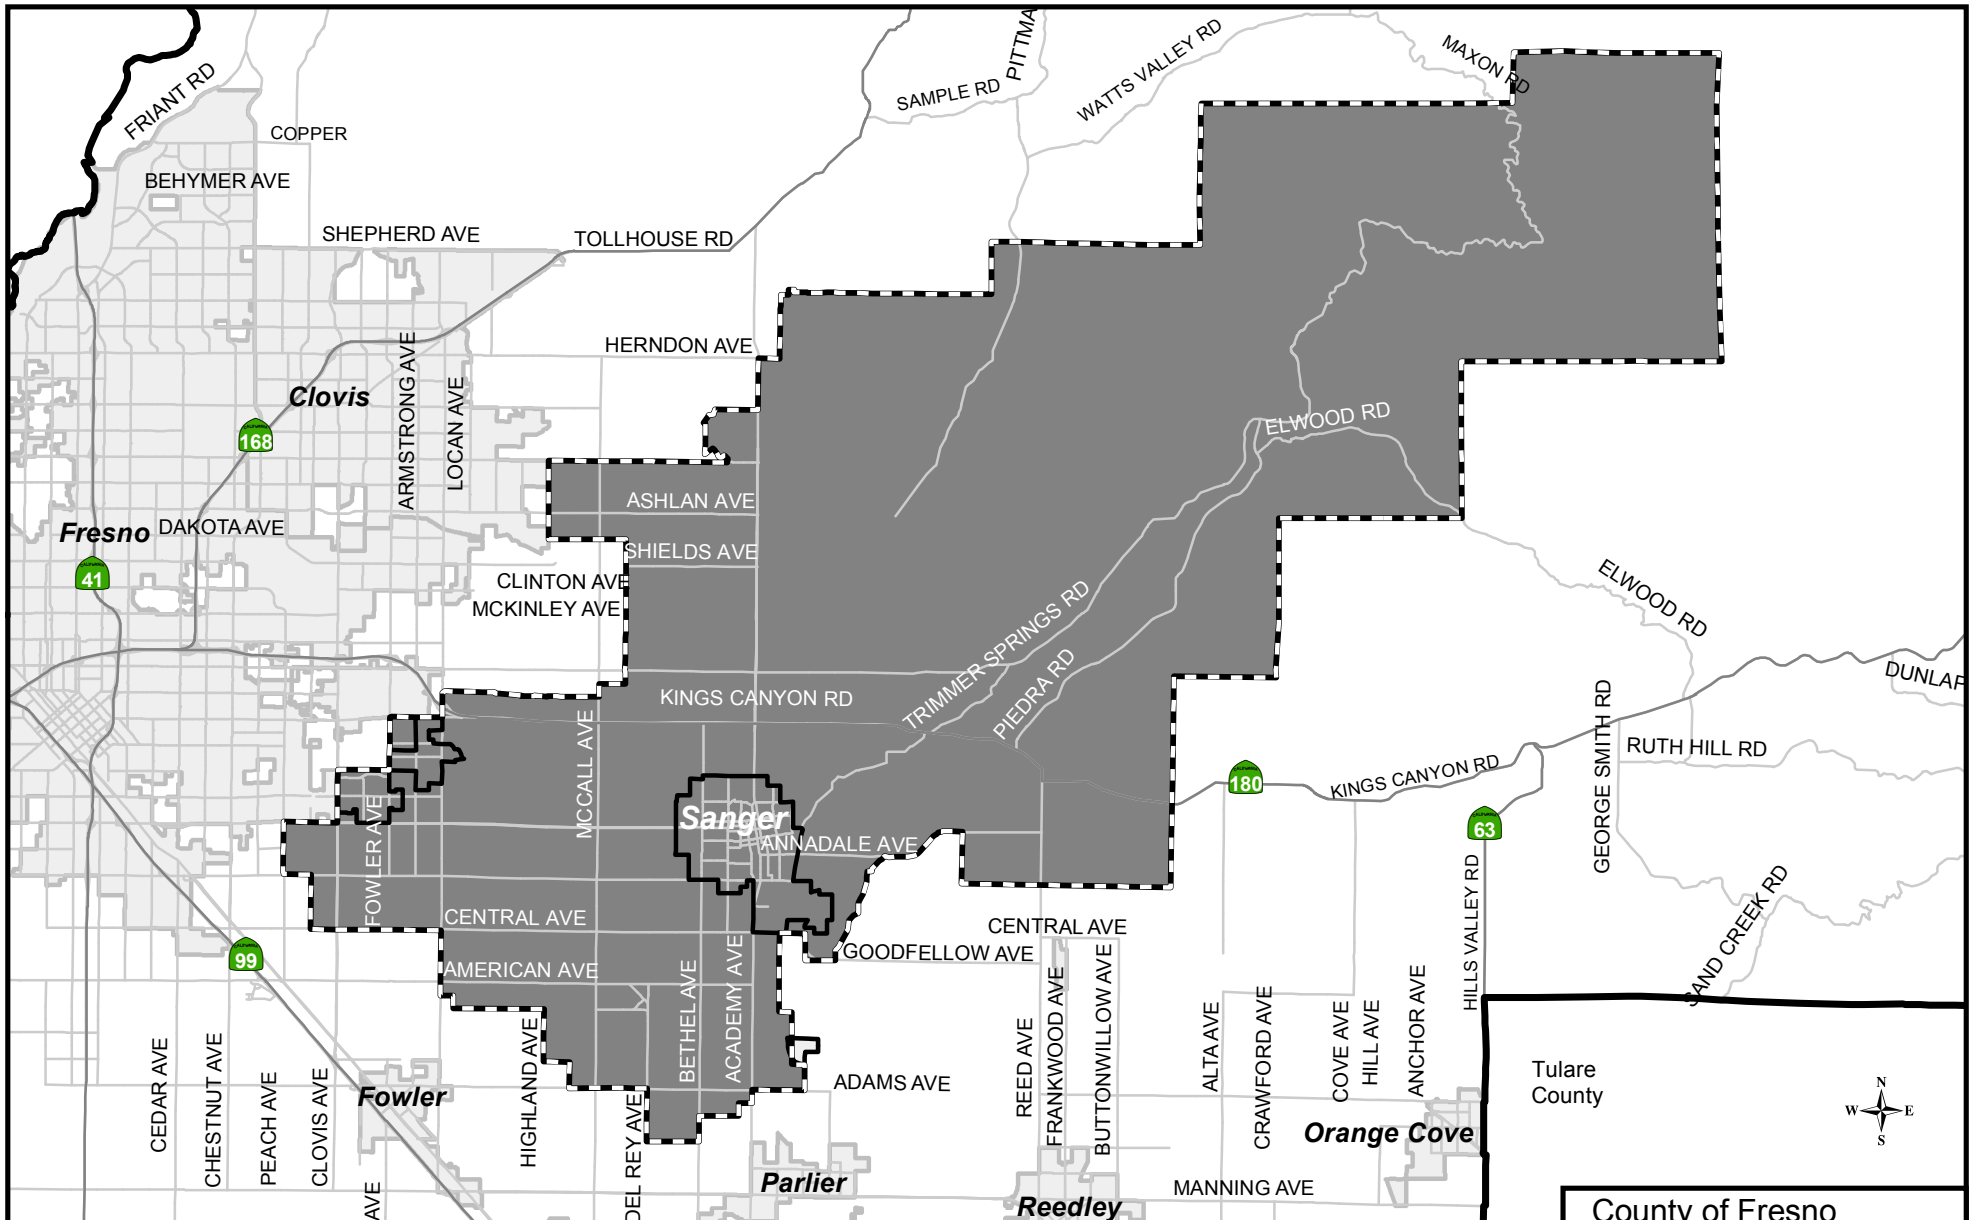

Sanger / Del Rey Cemetery District

Authorized Services: Burial & Interment of Human Remains

Legend

-  District Sphere of Influence
-  District Service Area
-  City Limits
-  City Overlapping District

Fresno Local Agency Formation Commission

Formation: 1925
 Sphere updated: 07/12/2017
 District area: 147,279 Acres
 Sphere area: 147,279 Acres
 Map prepared: 05/15/2017

County of Fresno