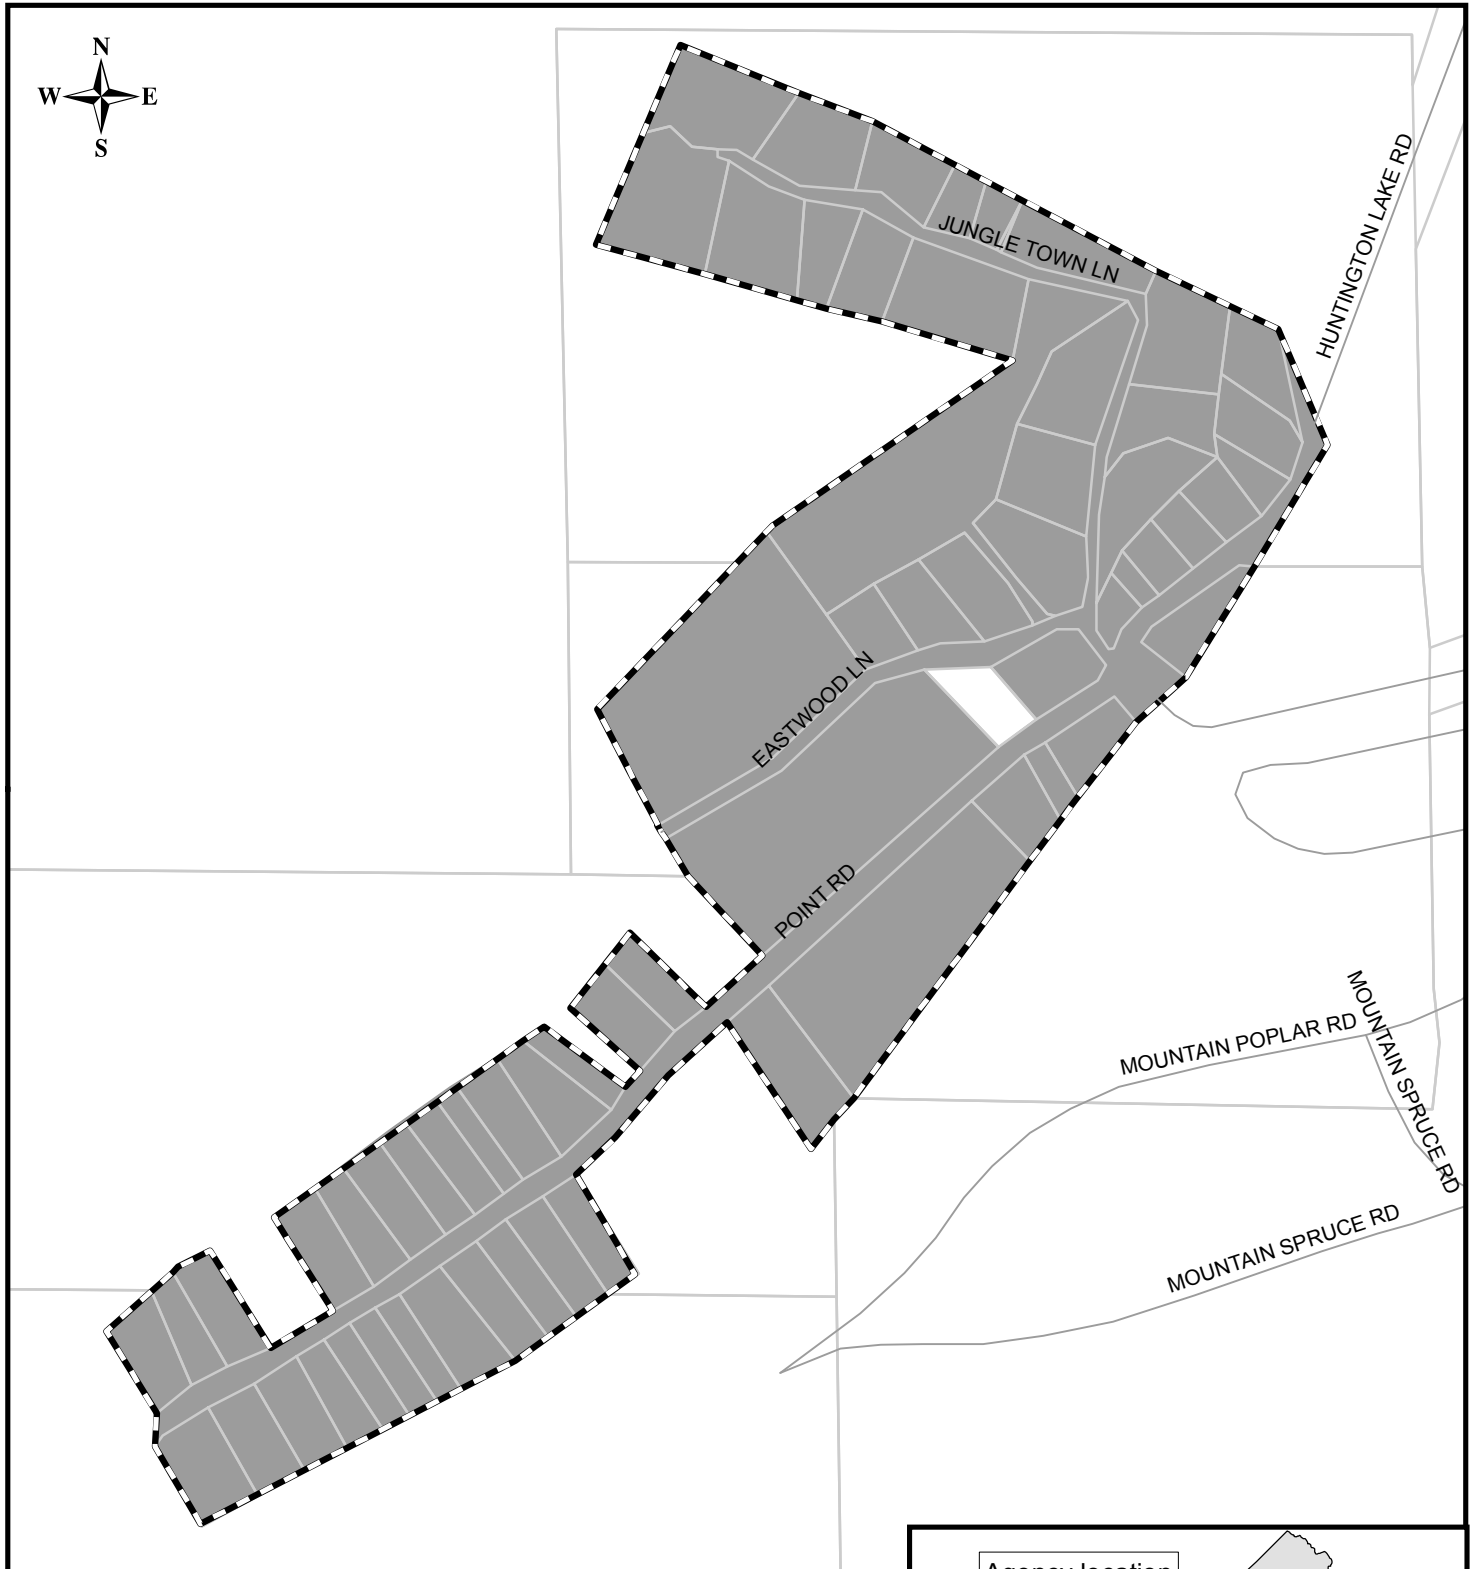

Big Creek Community Service District

Authorized Services: Street Lights & Water

Fresno Local Agency Formation Commission

-  Sphere of Influence
-  Service Area

Formation: 1973
Sphere updated: 07/11/2007
District area: 27 Acres
Sphere area: 27 Acres

Map prepared: 08/01/2016