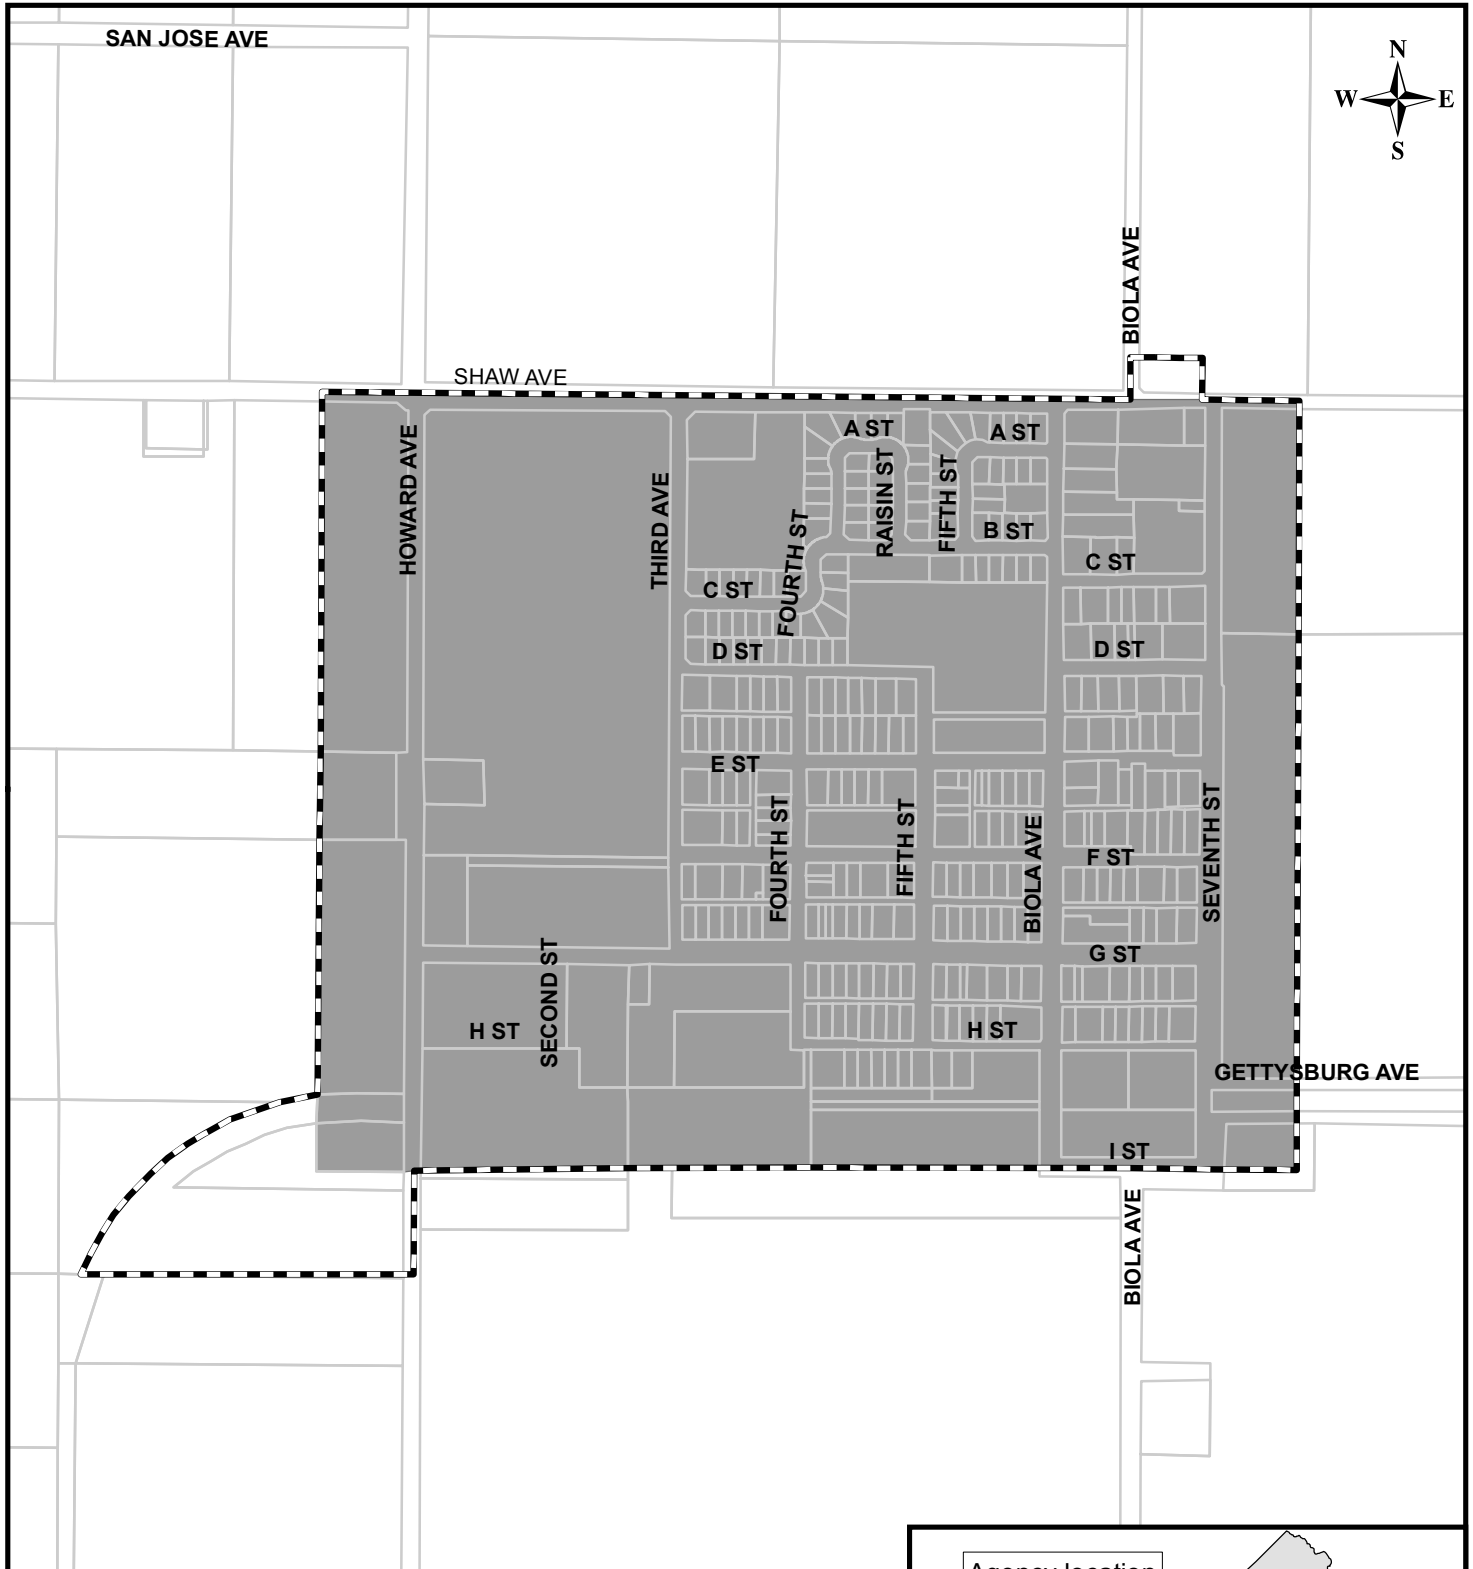

Biola Community Service District

Authorized Services: Street Lights, Water, Sewer, Storm Drainage

Fresno Local Agency Formation Commission

Sphere of Influence

Service Area

Formation: 1962
 Sphere updated: 08/7/2013
 District area: 242 Acres
 Sphere area: 255 Acres

Map prepared: 08/02/2016