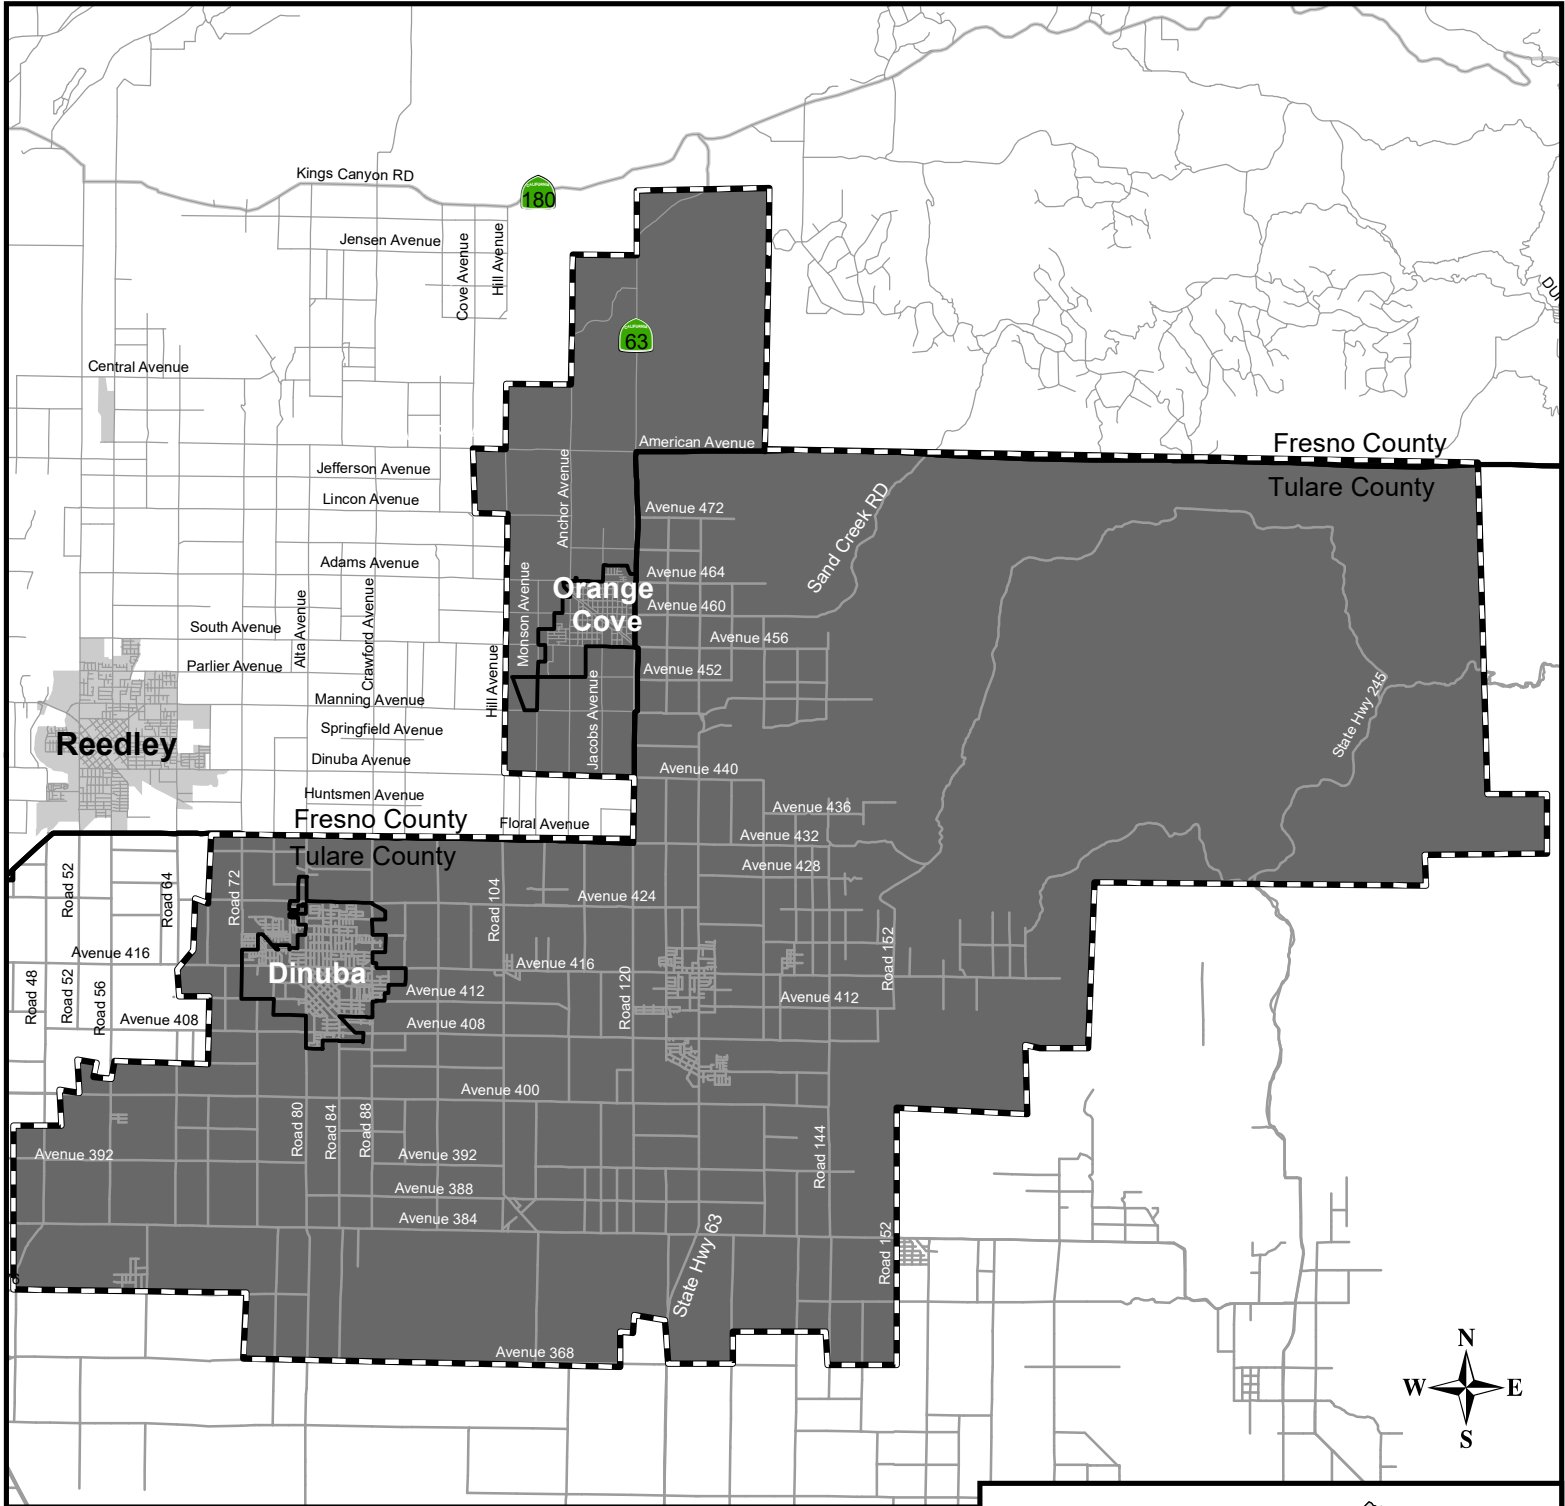

Alta Cemetery District

Authorized Services: Burial & Interment of Human Remains

* County of Tulare - Principal County

Fresno Local Agency Formation Commission

-  District sphere of influence
 -  District service area
 -  City limits
 -  City overlapping district
- Formation: 1940
 Sphere formed: 11/24/1976
 Sphere area: 132,680 acres
 District service area: 132,680 acres
 Area in Tulare County: 118,385 acres
 Area in Fresno County: 14,295 acres

Map prepared: 06/21/2017

County of Fresno