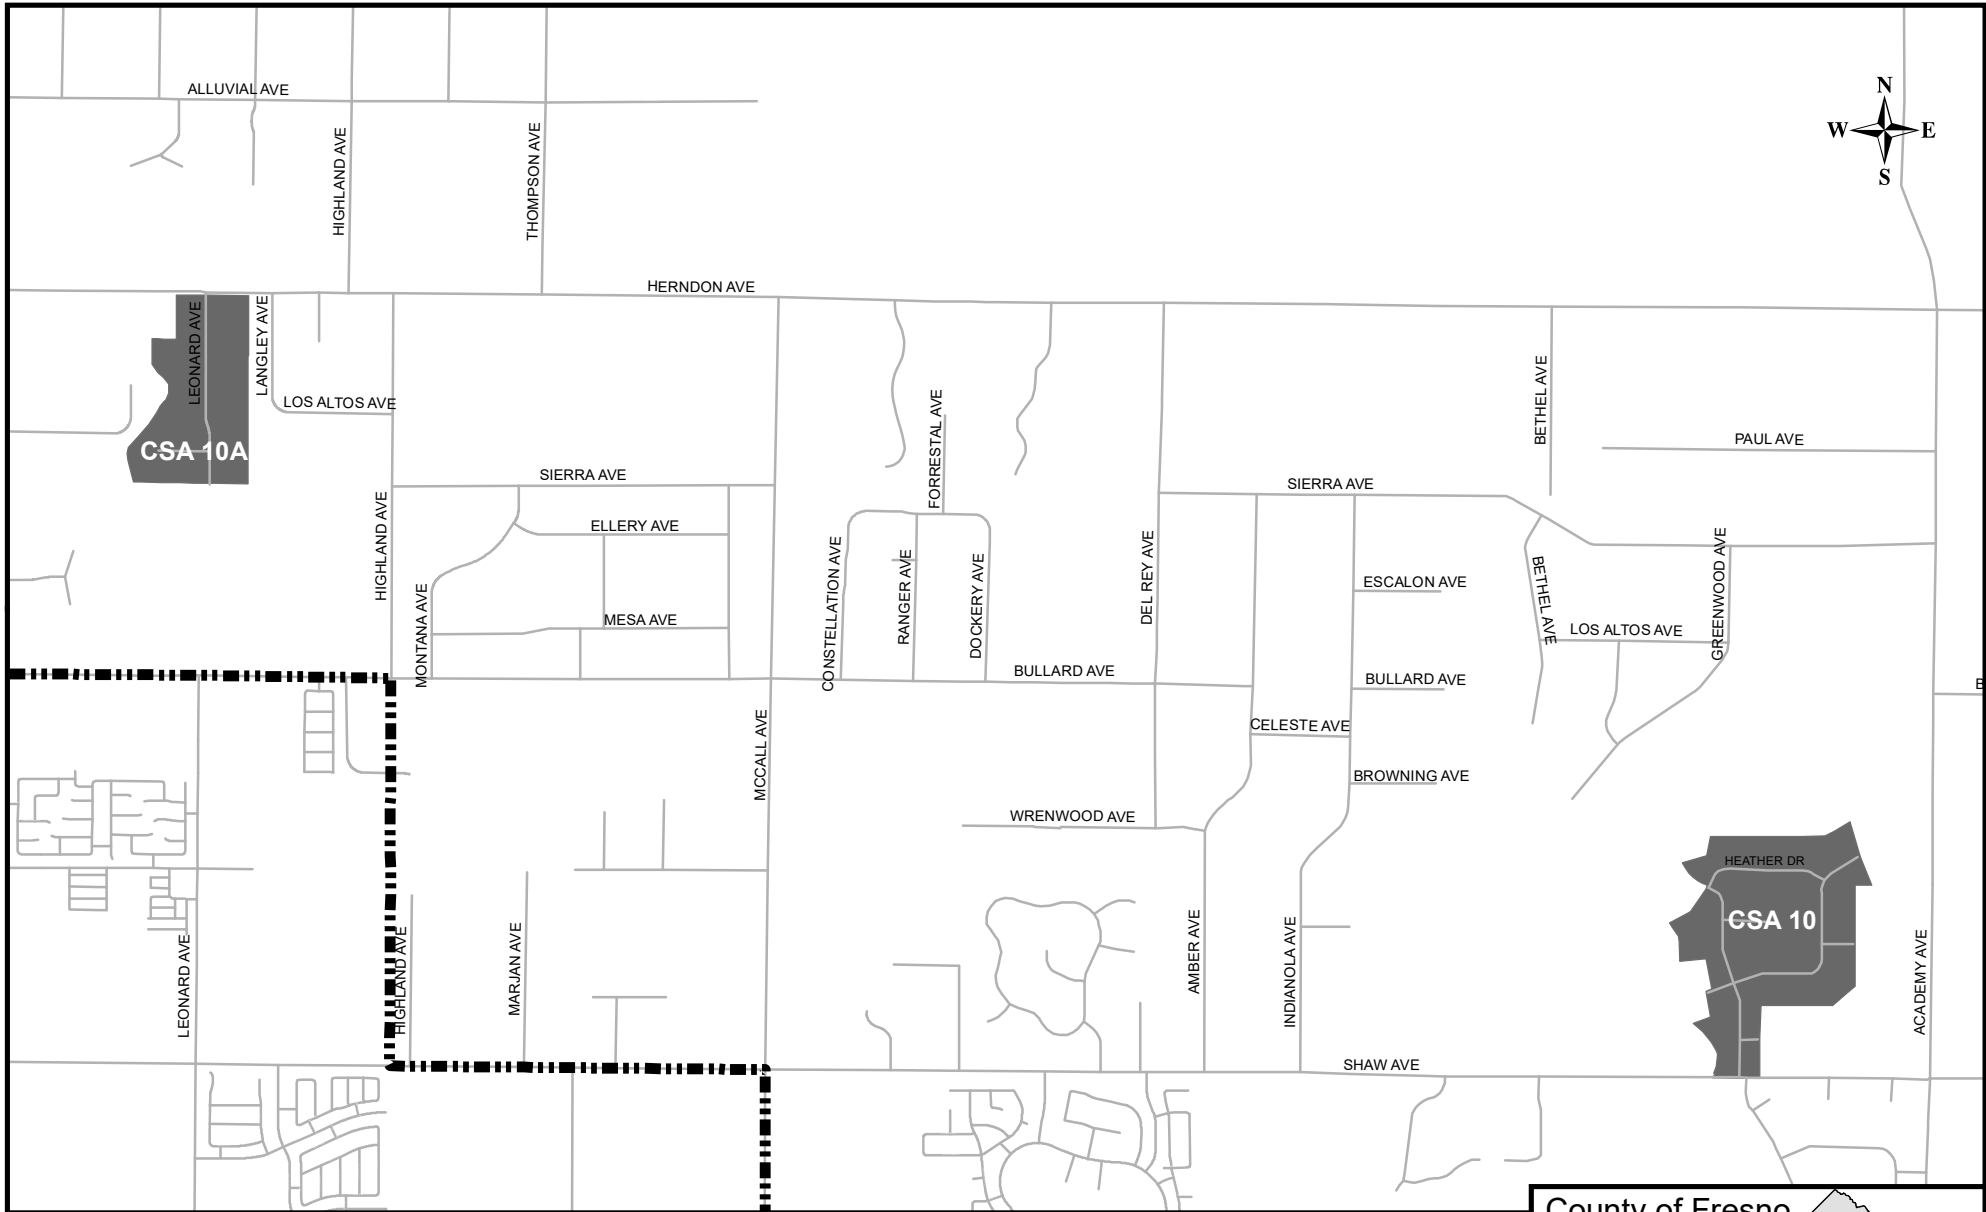

# County Service Area No. 10 (Cumorah Knolls) and 10 A (Mansionettes Estates #3)

Authorized Services: Water, Storm Drainage, Road Maintenance, Bridal Paths

**Fresno Local Agency Formation Commission**

 Clovis Sphere of Influence  District Area and SOI	<p>Formation: 1963            Sphere updated: 09/28/2011            District area: 211 acres            Sphere area: 211 acres</p> <p>Map prepared: 08/23/2017</p>
---	--

# County Service Area No. 10 (Cumorah Knolls)

Authorized Services: Water, Storm Drainage, Road Maintenance, Bridal Paths

## Fresno Local Agency Formation Commission

 District Area and SOI

Formation: 1963  
Sphere updated: 09/28/2011  
District area: 134 acres  
Sphere area: 134 acres

Map prepared: 08/23/2017

County of Fresno

# County Service Area No. 10 A (Mansionettes Estates #3)

Authorized Services: Water, Storm Drainage, Road Maintenance, Bridal Paths