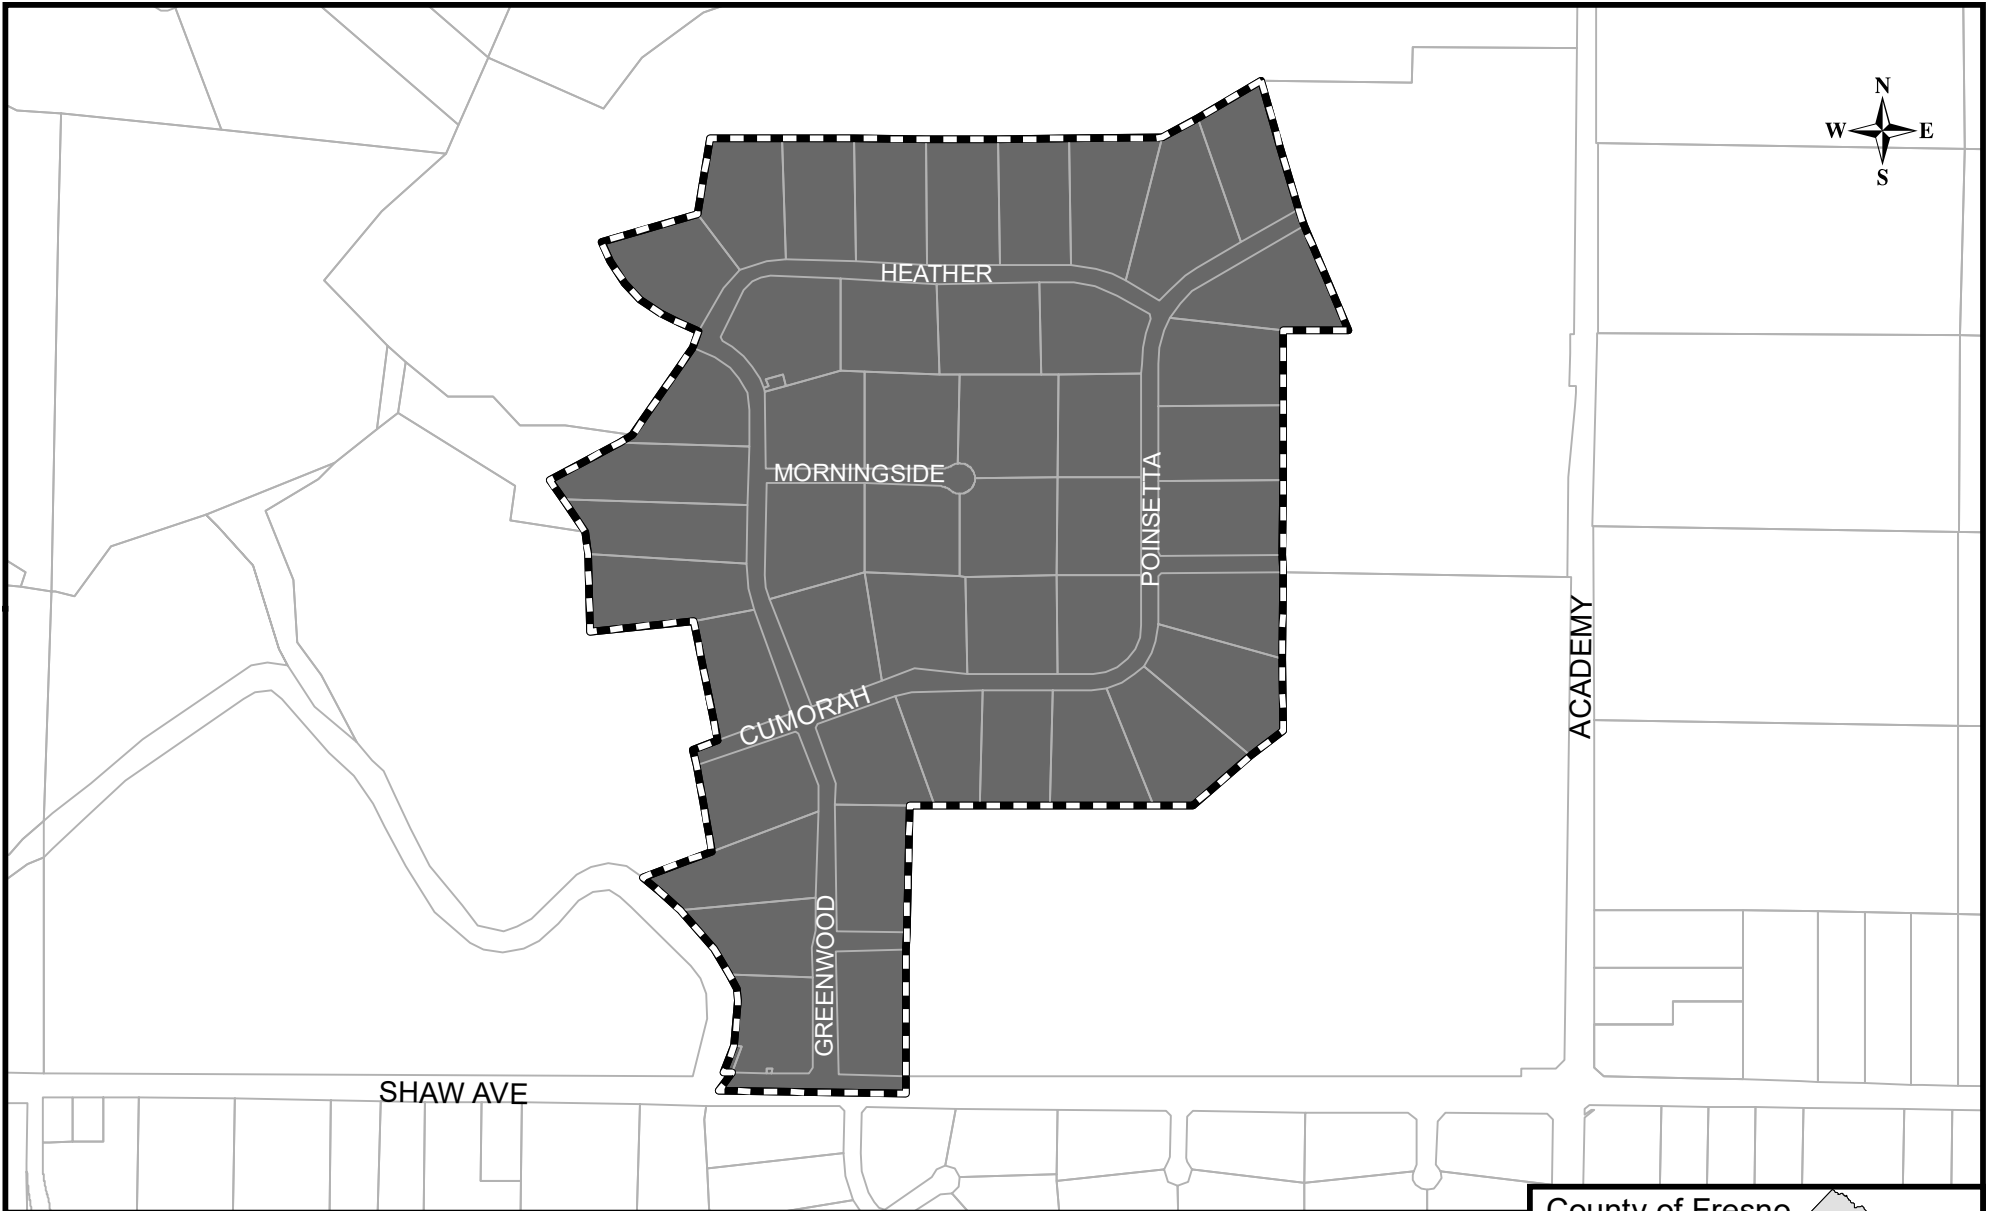

# County Service Area No. 10 (Cumorah Knolls) and 10 A (Mansionettes Estates #3)

Authorized Services: Water, Storm Drainage, Road Maintenance, Bridal Paths

**Fresno Local Agency Formation Commission**

 Clovis Sphere of Influence  District Area and SOI	<p>Formation: 1963            Sphere updated: 09/28/2011            District area: 211 acres            Sphere area: 211 acres</p> <p>Map prepared: 08/23/2017</p>
---	--

# County Service Area No. 10 (Cumorah Knolls)

Authorized Services: Water, Storm Drainage, Road Maintenance, Bridal Paths

## Fresno Local Agency Formation Commission

 District Area and SOI

Formation: 1963  
Sphere updated: 09/28/2011  
District area: 134 acres  
Sphere area: 134 acres

Map prepared: 08/23/2017

County of Fresno

# County Service Area No. 10 A (Mansionettes Estates #3)

Authorized Services: Water, Storm Drainage, Road Maintenance, Bridal Paths