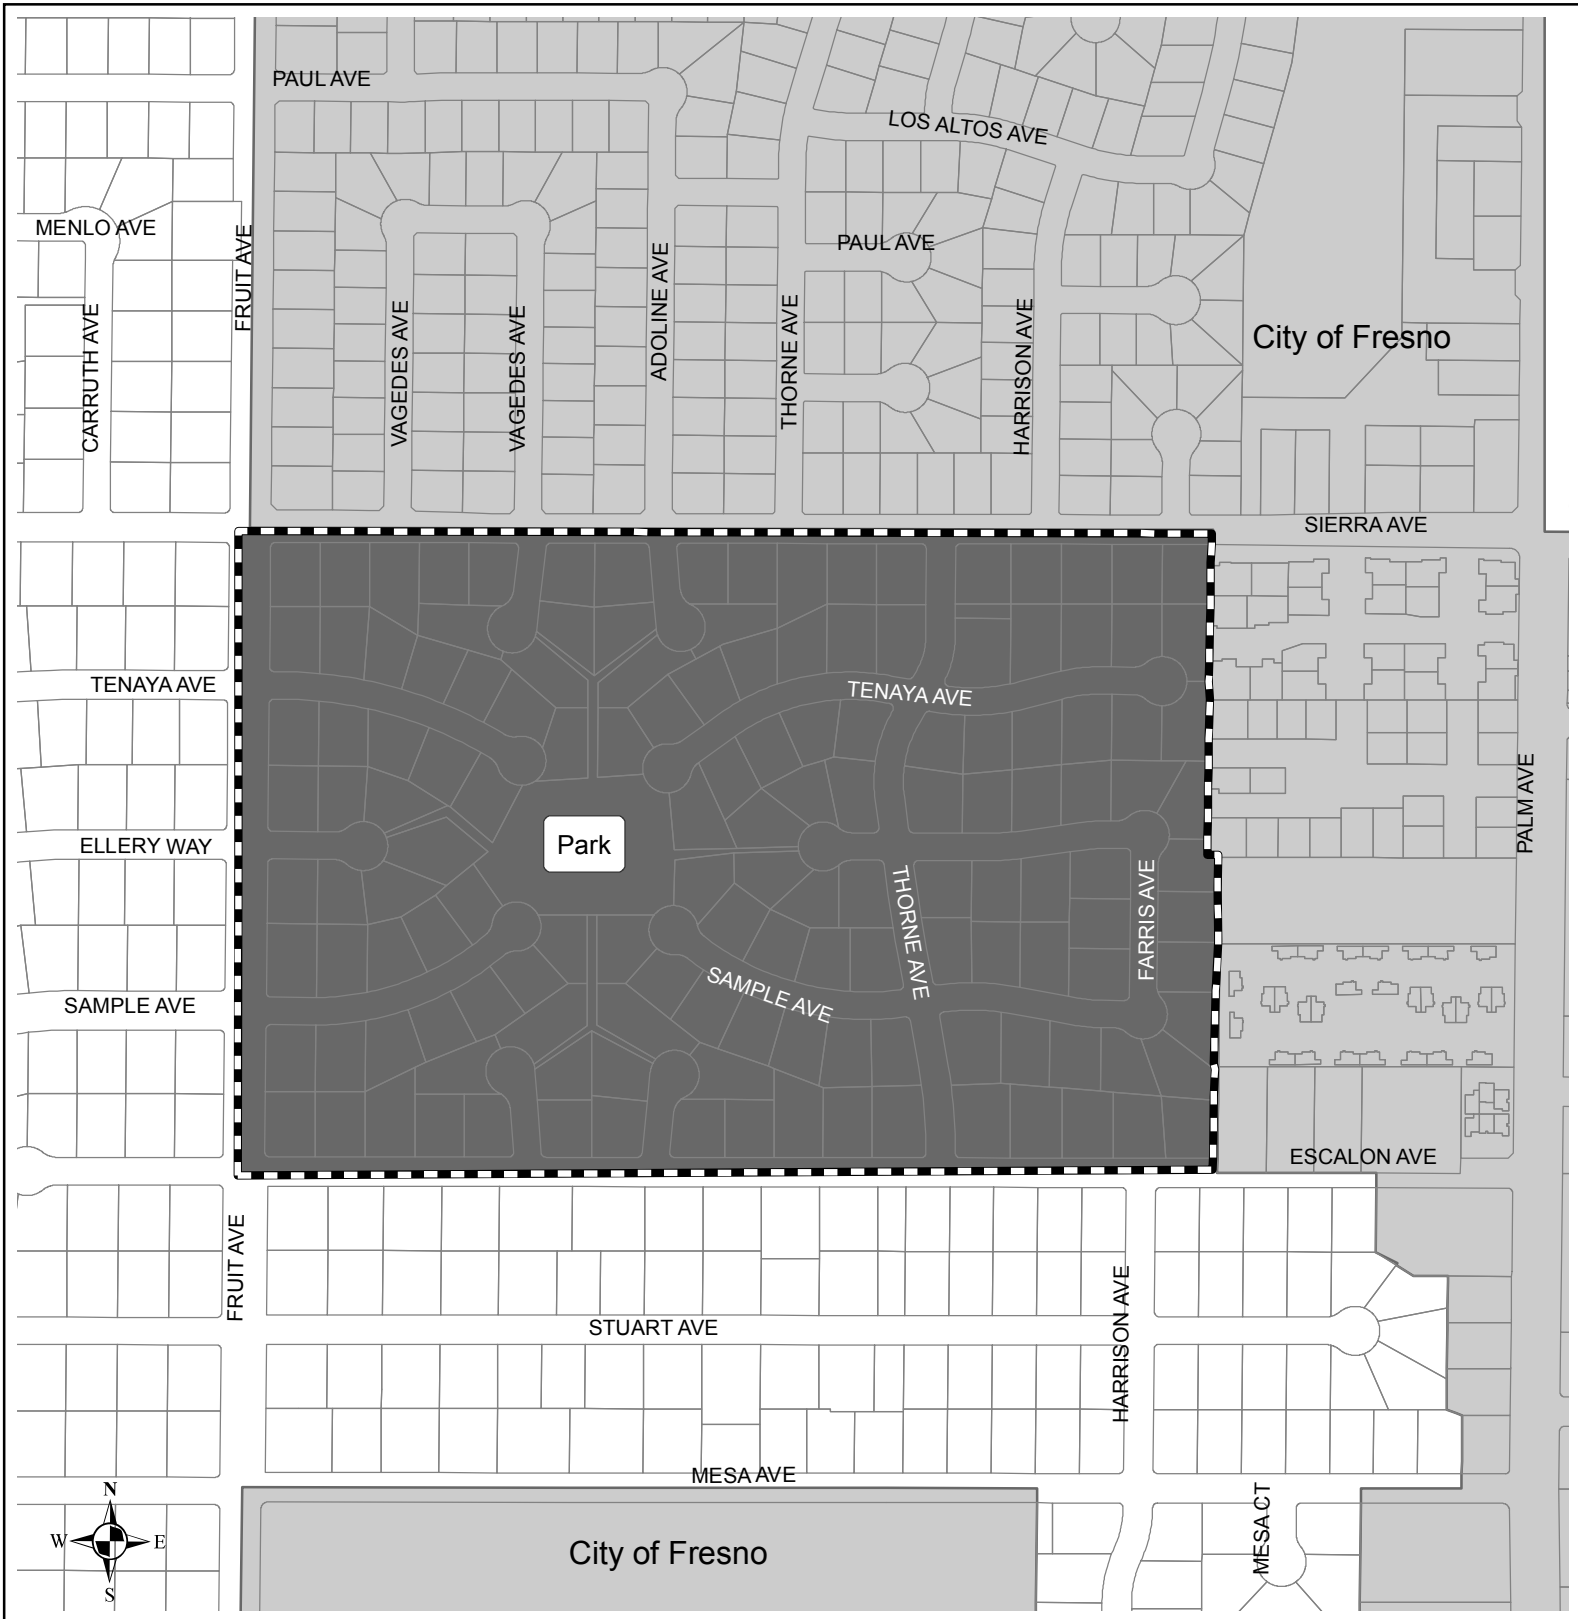

Fresno Local Agency Formation Commission County Service Area No. 2 (Tenaya Park)

Services: Park facilities and maintenance

District Area and SOI

City Area

District formed: 1962
SOI adopted: 3/14/1975
SOI updated: 7/13/2016

Map date: July 2016
District area: 60 acres
Sphere area: 60 acres