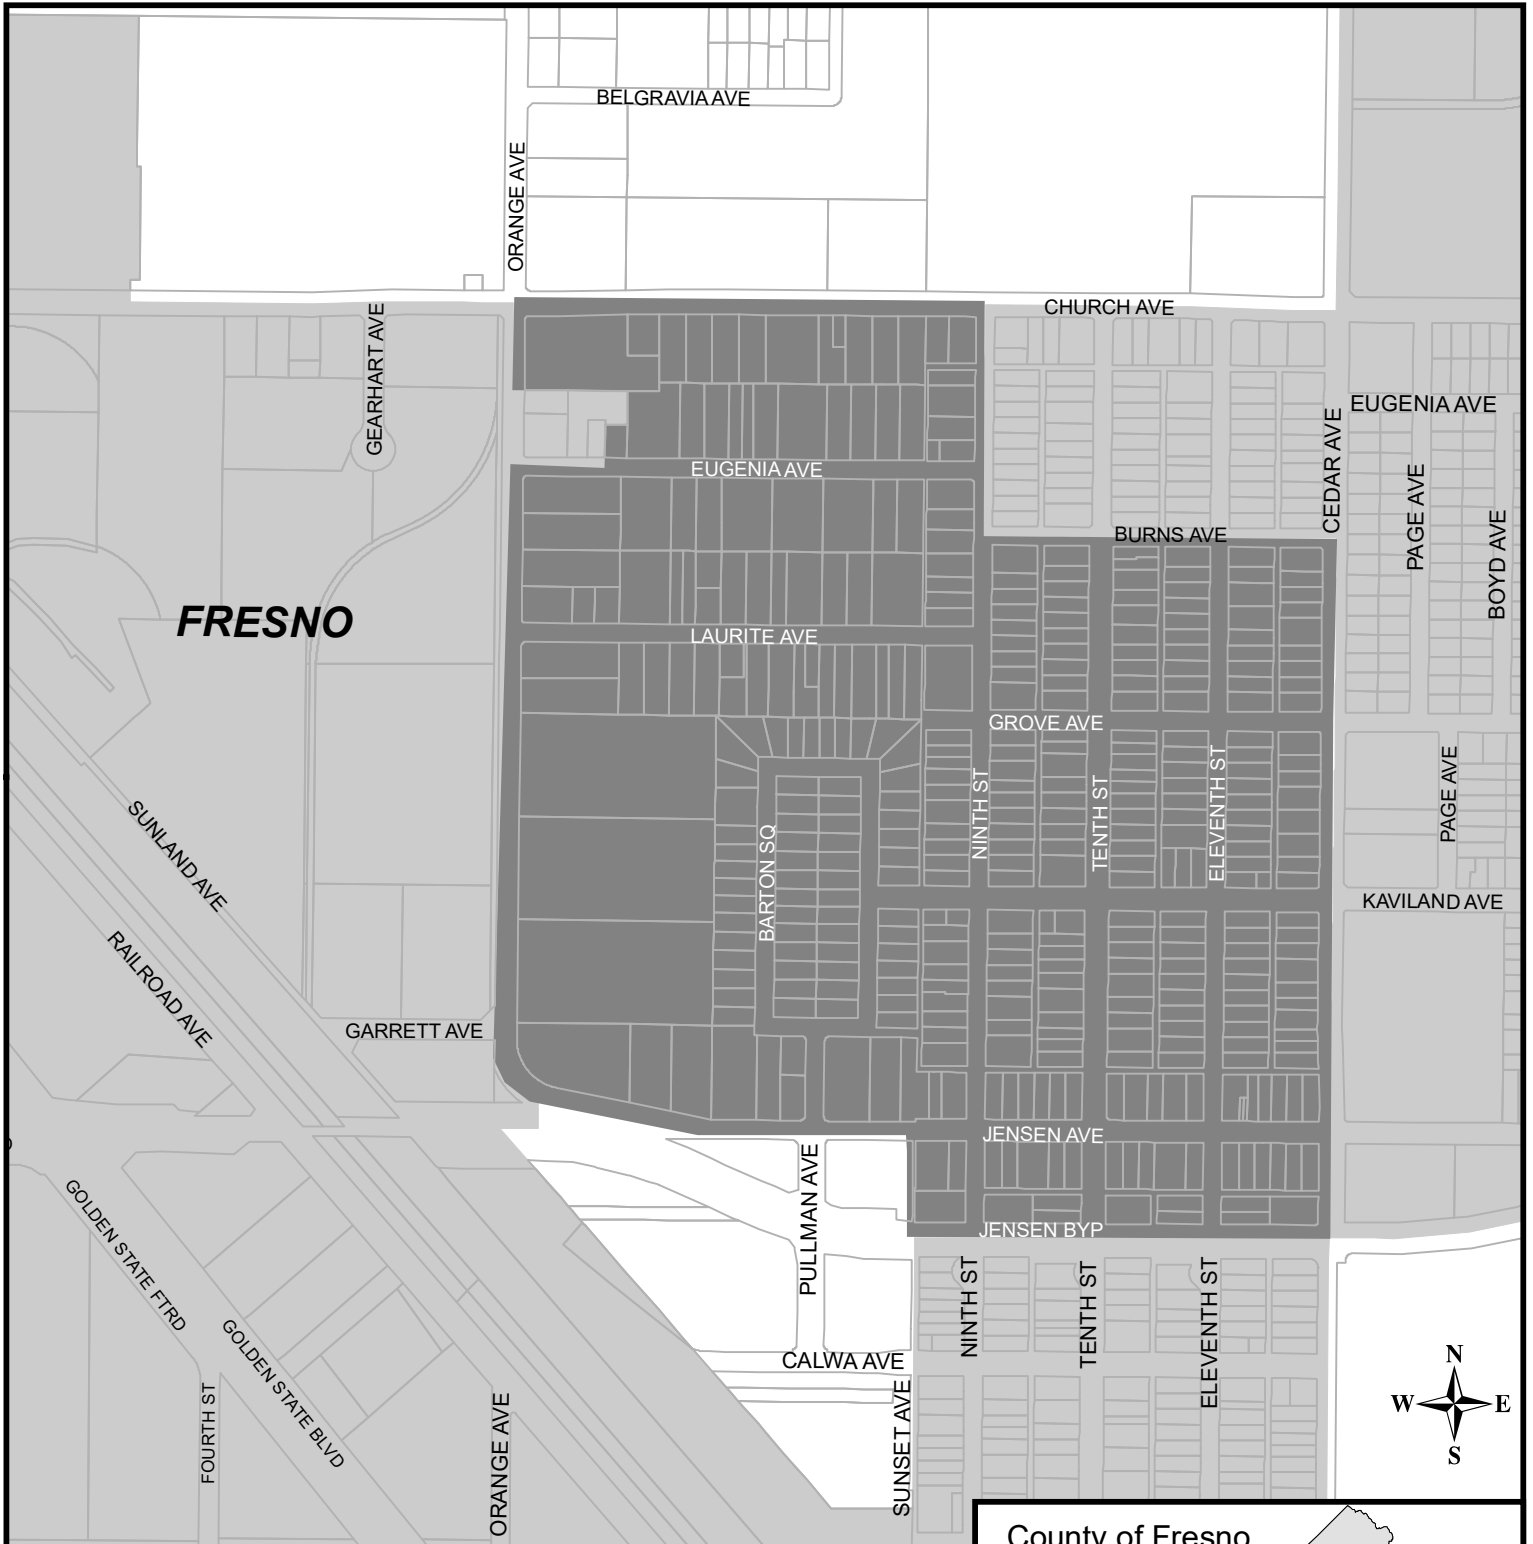

# County Service Area No. 18 (Calwa)

Authorized services: street lighting

## Fresno Local Agency Formation Commission

- District Service Area
- City of Fresno

Formation: 1966  
 District area: 119 acres  
 Zero sphere: 11/09/2016

Map prepared: 10/16/2017