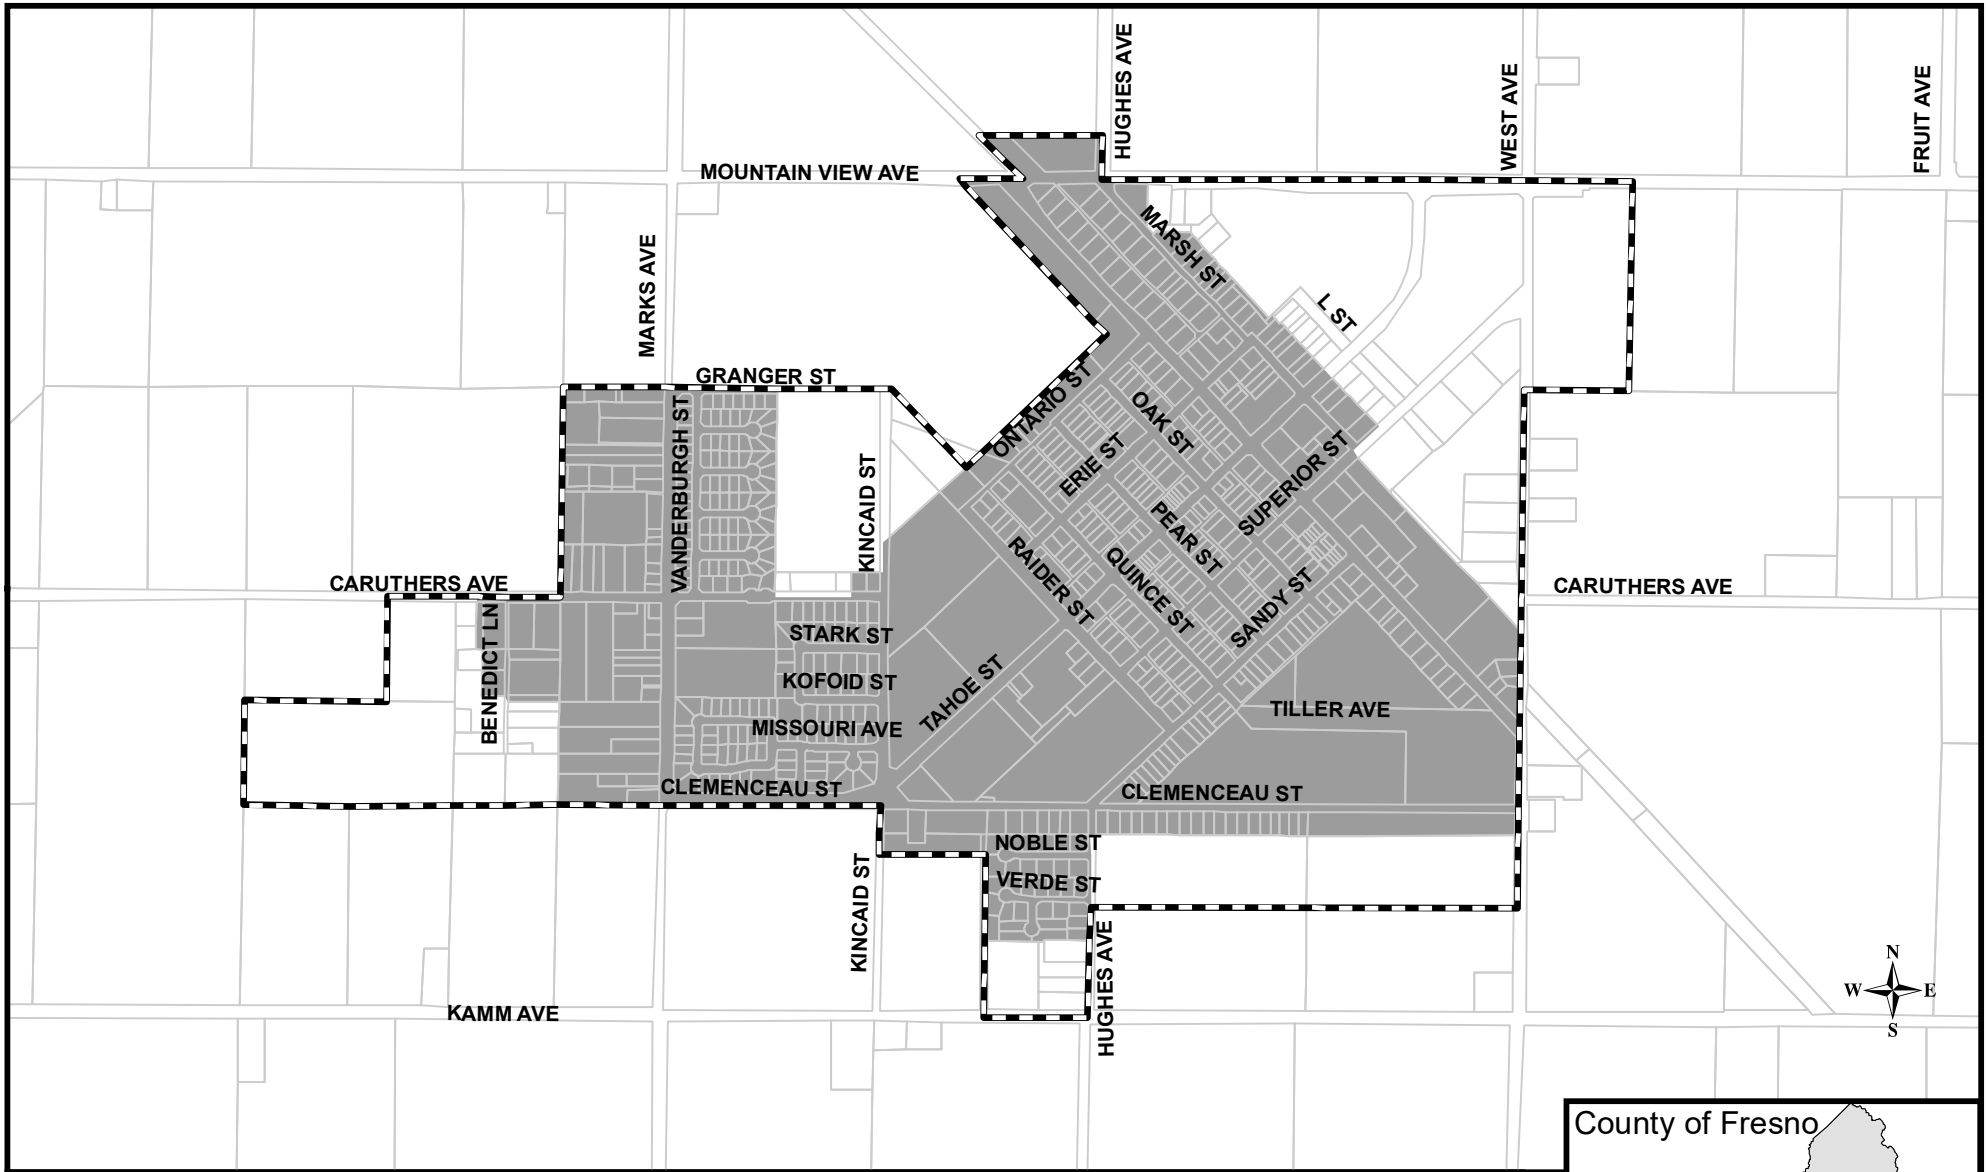

Caruthers Community Service District

Authorized Services: Water, Sewer, Street Lights and Storm Drainage

Fresno Local Agency Formation Commission

-  SPHERE OF INFLUENCE
-  Service Area

Formation: 1958
Sphere updated: August 2007
District Area: 389 Acres
Sphere Area: 588 Acres

Map prepared: 08/26/2016