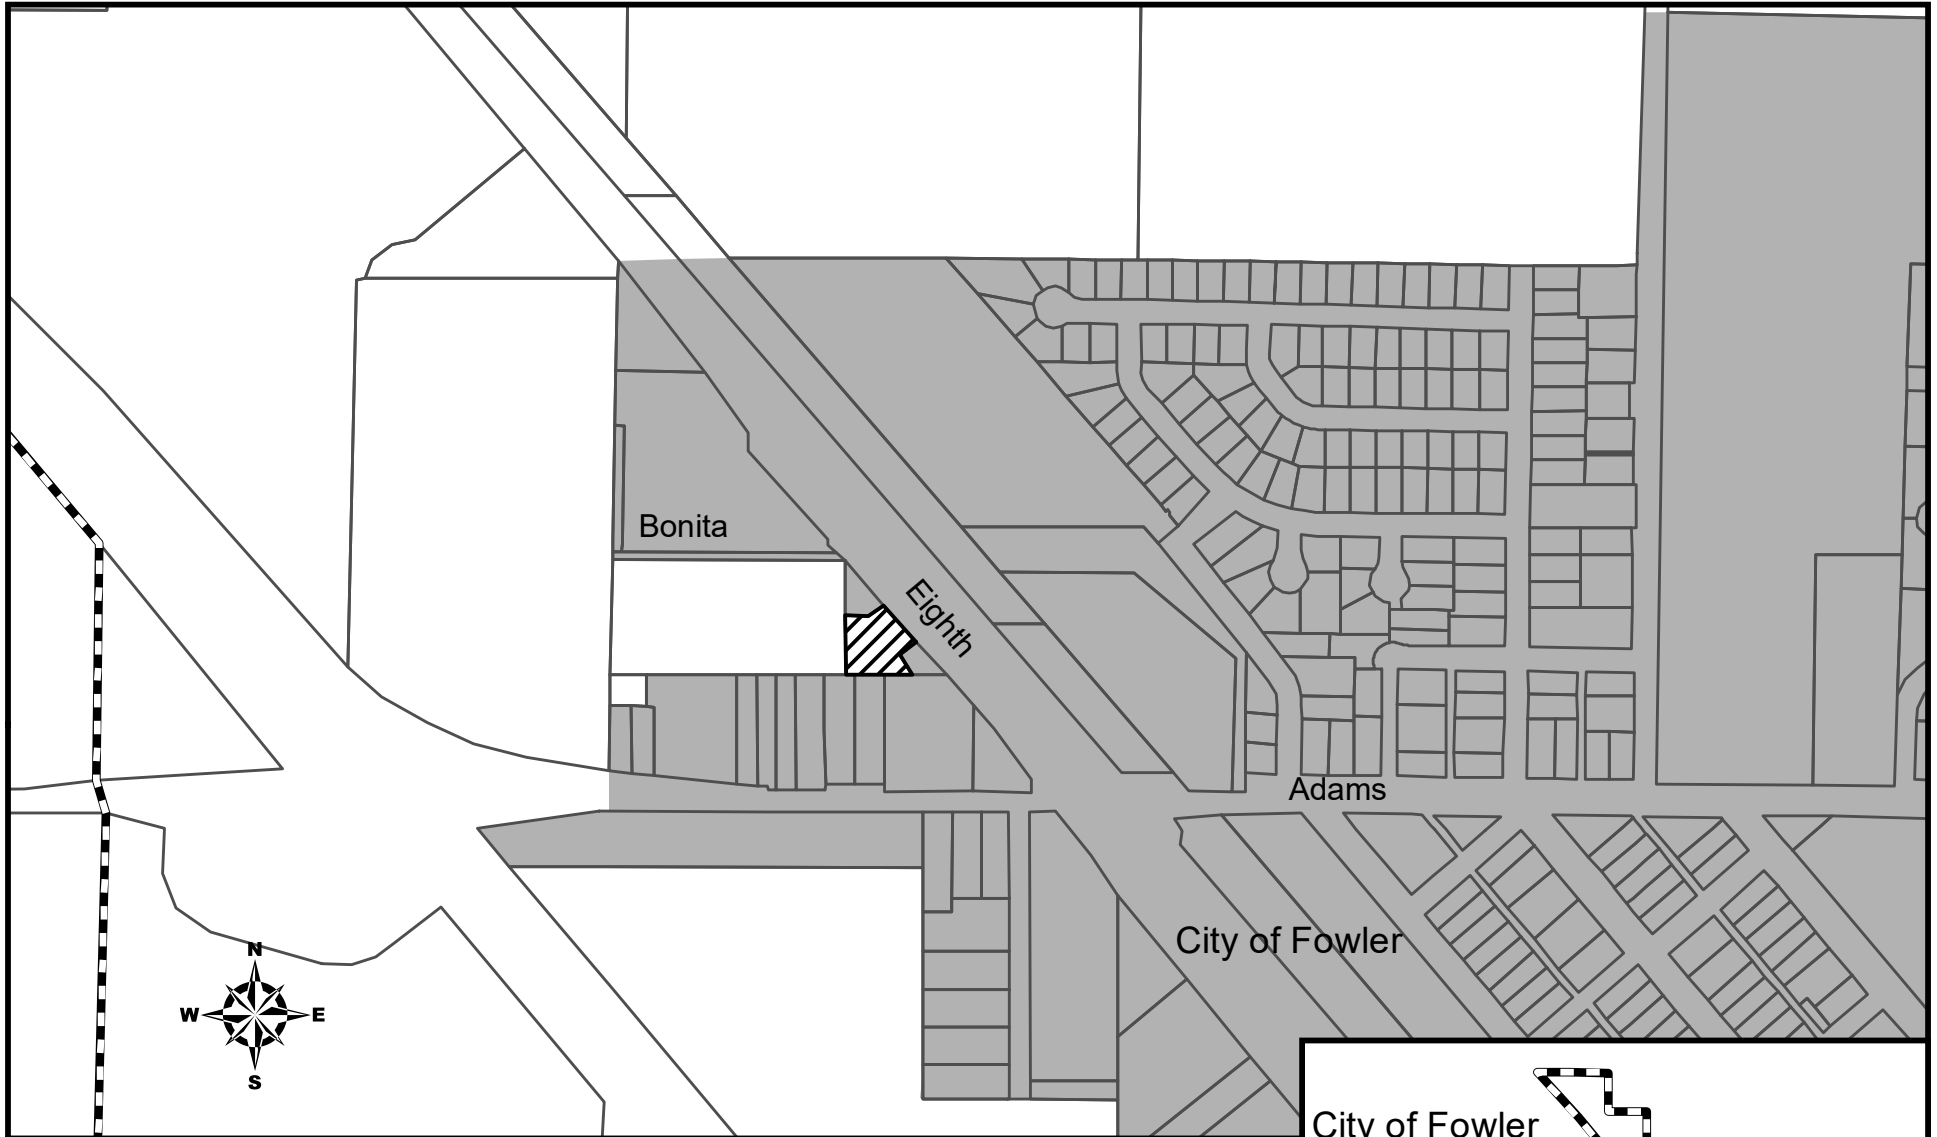

**CITY OF  
FOWLER**

Incorporated: 1908  
 SOI Adopted: 6/24/1974  
 SOI Updated: 7/11/2007  
 Map Date: May 2014

**Legend**

-  Sphere of Influence
-  City Limits

**FRESNO LOCAL AGENCY FORMATION COMMISSION  
 CITY OF FOWLER SPHERE OF INFLUENCE**

**Sphere Area 4,474 Acres  
 City Area 1,603 Acres**

Extensions outside service area

# City of Fowler

Extension of services outside agency's service area (GC sec. 56133)