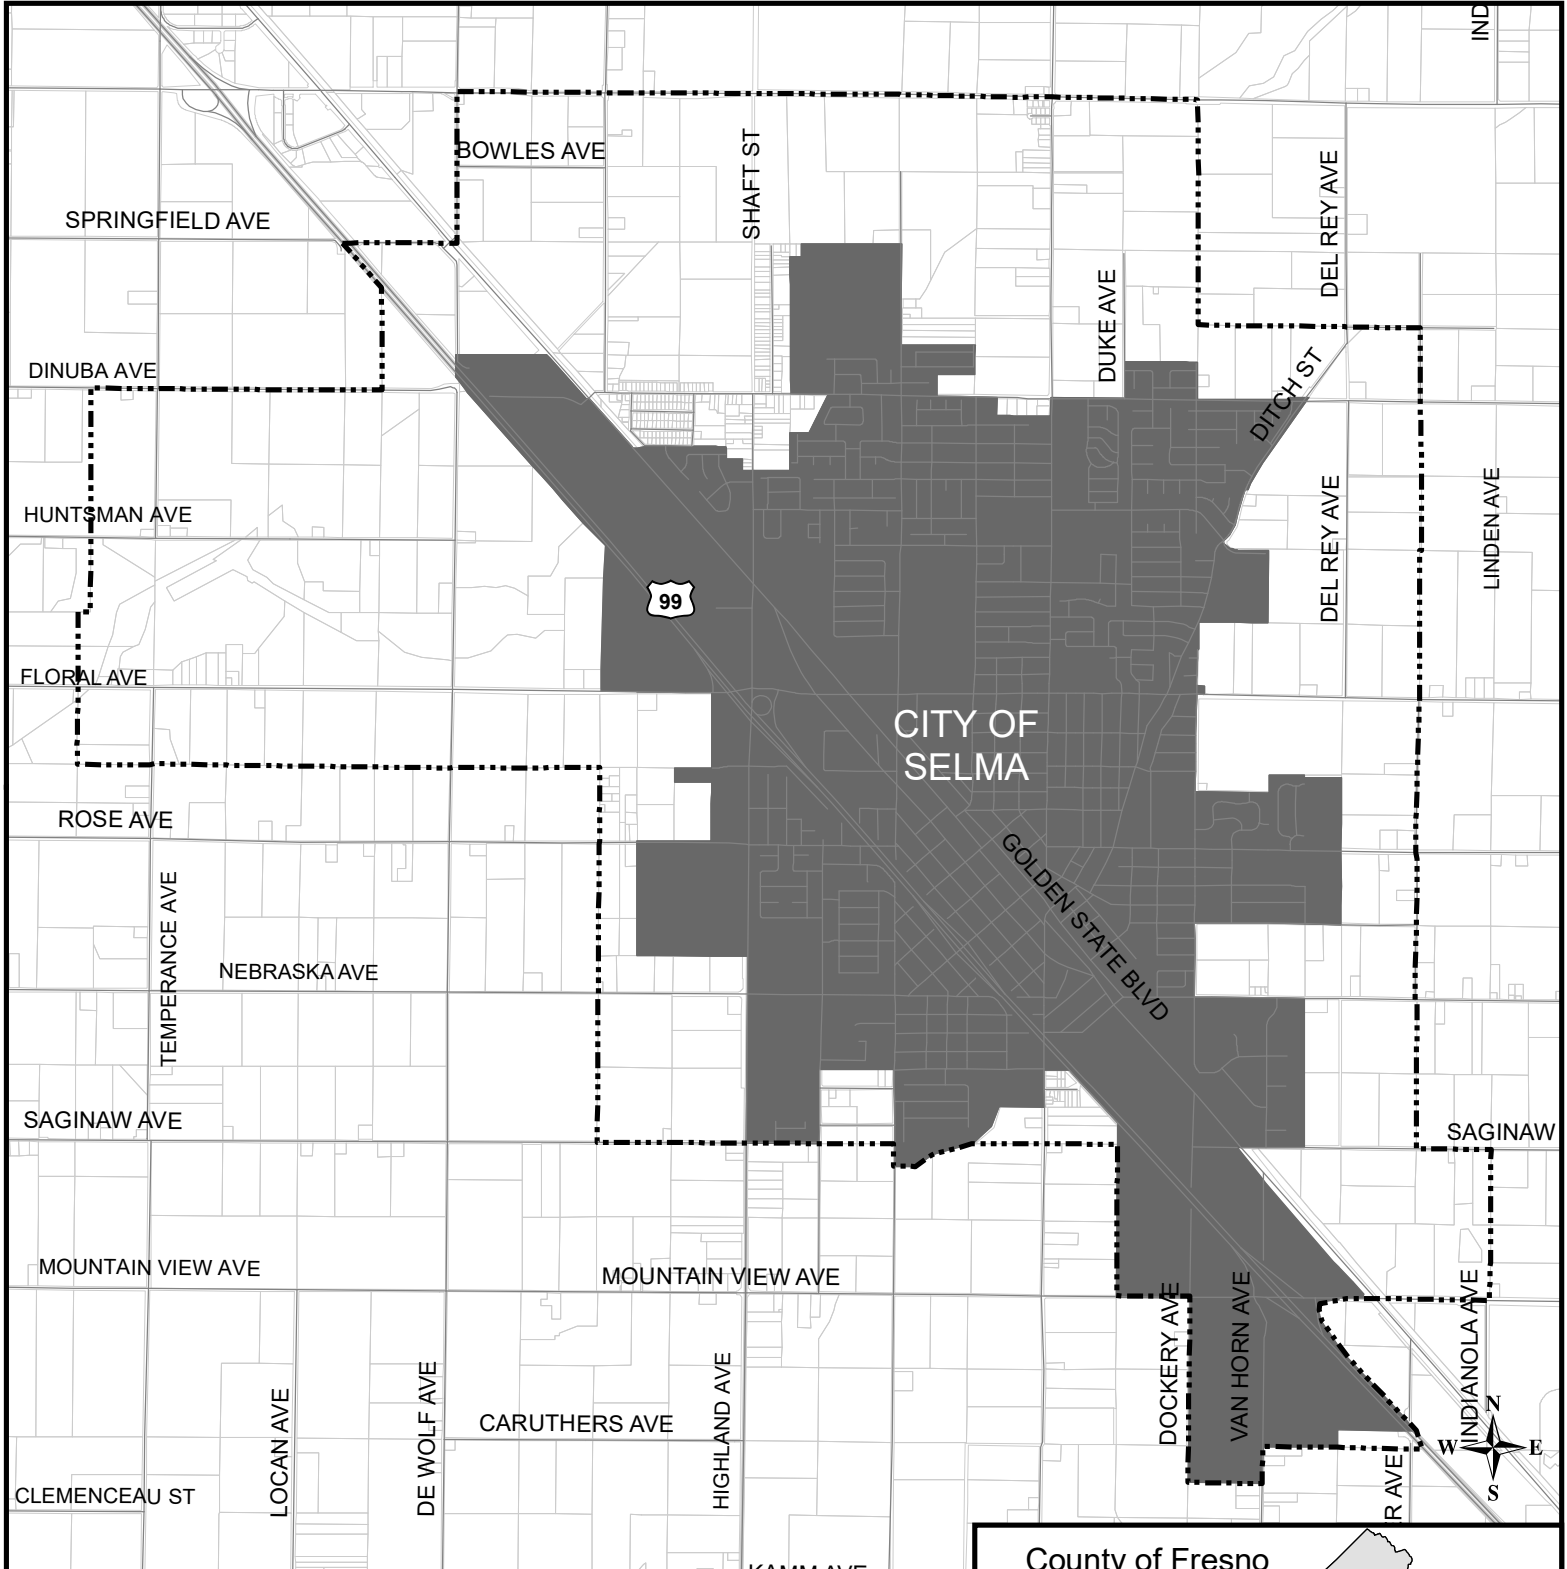

City of Selma

Fresno Local Agency Formation Commission

-  City's sphere
-  Selma City limits

Incorporated: 1893
 Sphere adopted: 06/24/1974
 Sphere updated: 04/12/2017
 City area: 3,681 acres
 Sphere area: 8,261 acres
 Map prepared: 06/28/2018

County of Fresno