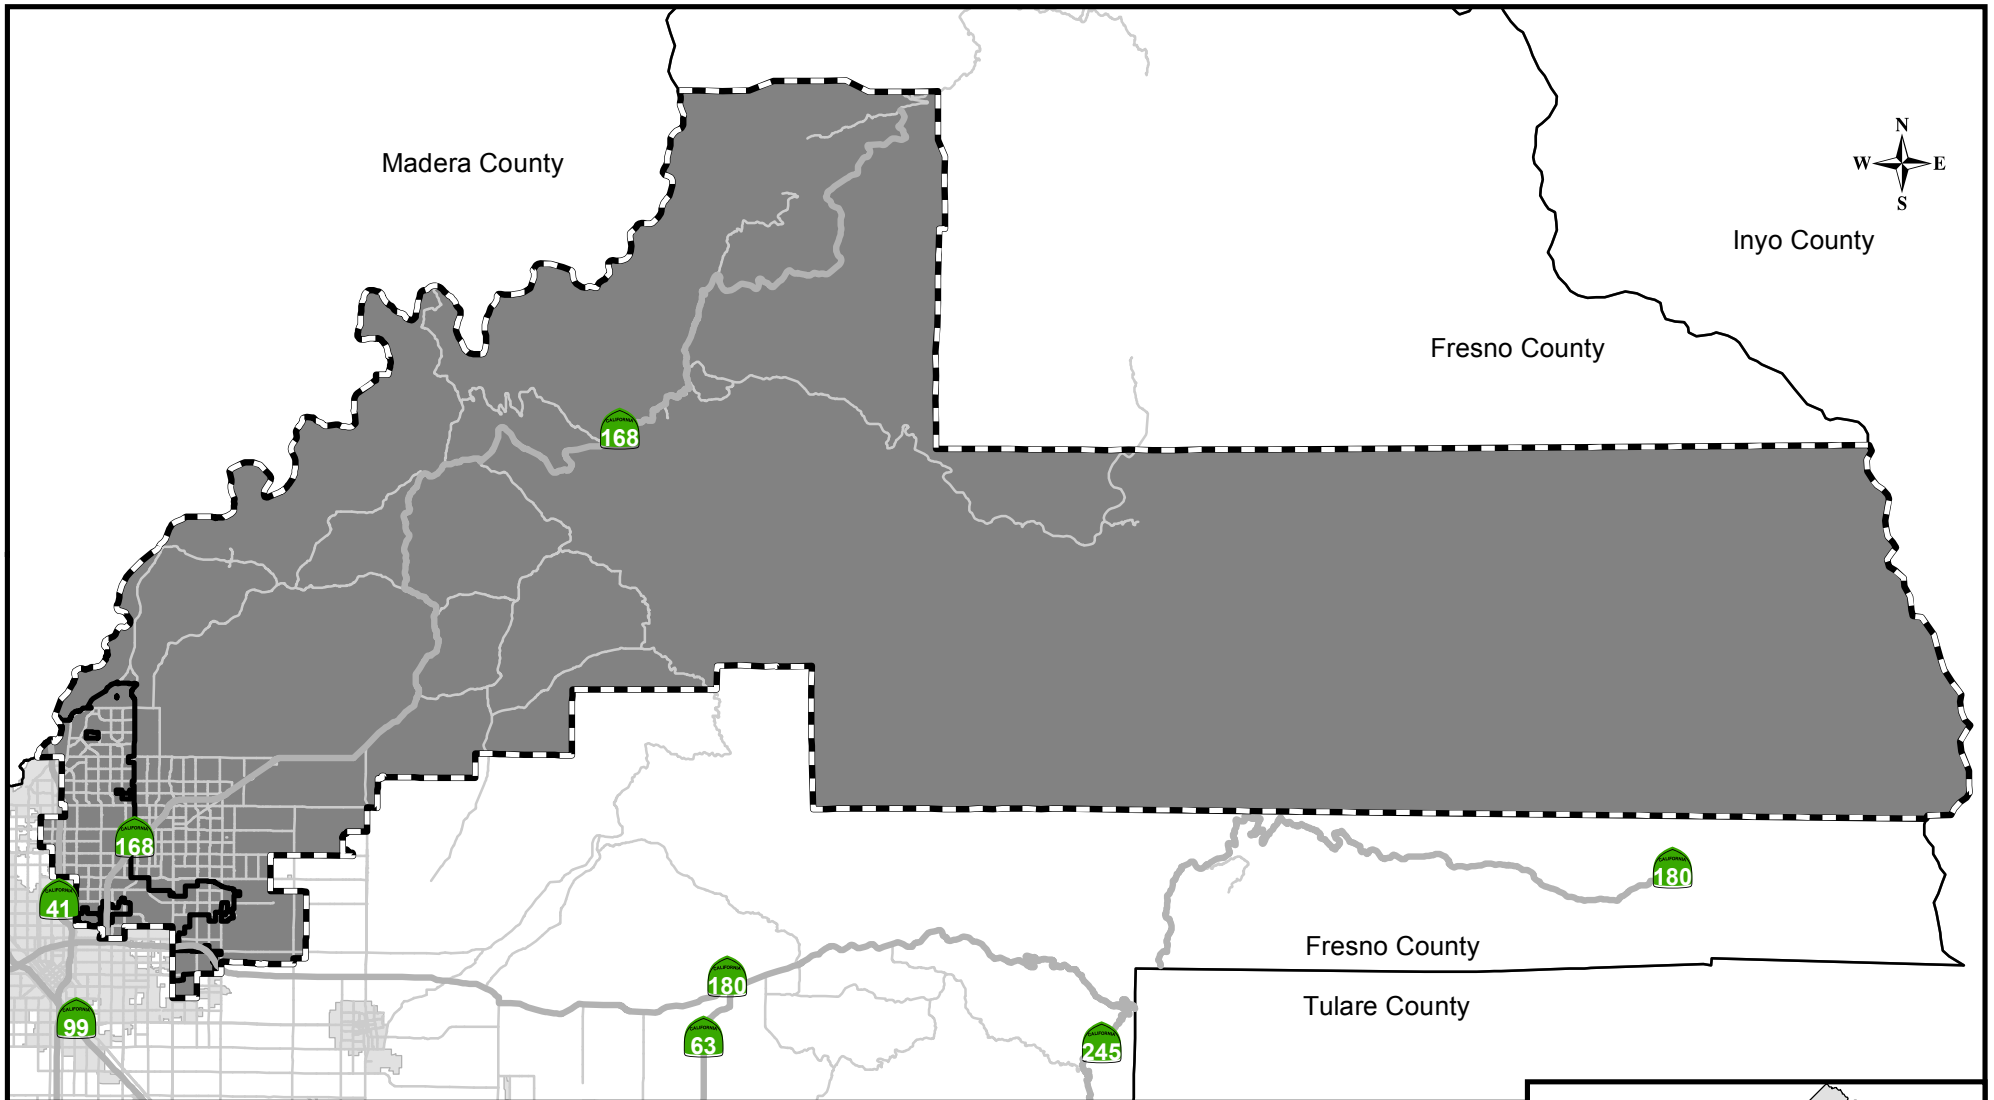

Clovis Cemetery District

Authorized Services: Burial & Interment of Human Remains

Legend	Fresno Local Agency Formation Commission
District Sphere of Influence	Formation: 1925
District Service Area	Sphere updated: 06/14/2017
City Limits	District area: 879,099 Acres
Cities Overlapping District	Sphere area: 879,099 Acres
	Map prepared: 06/15/2017