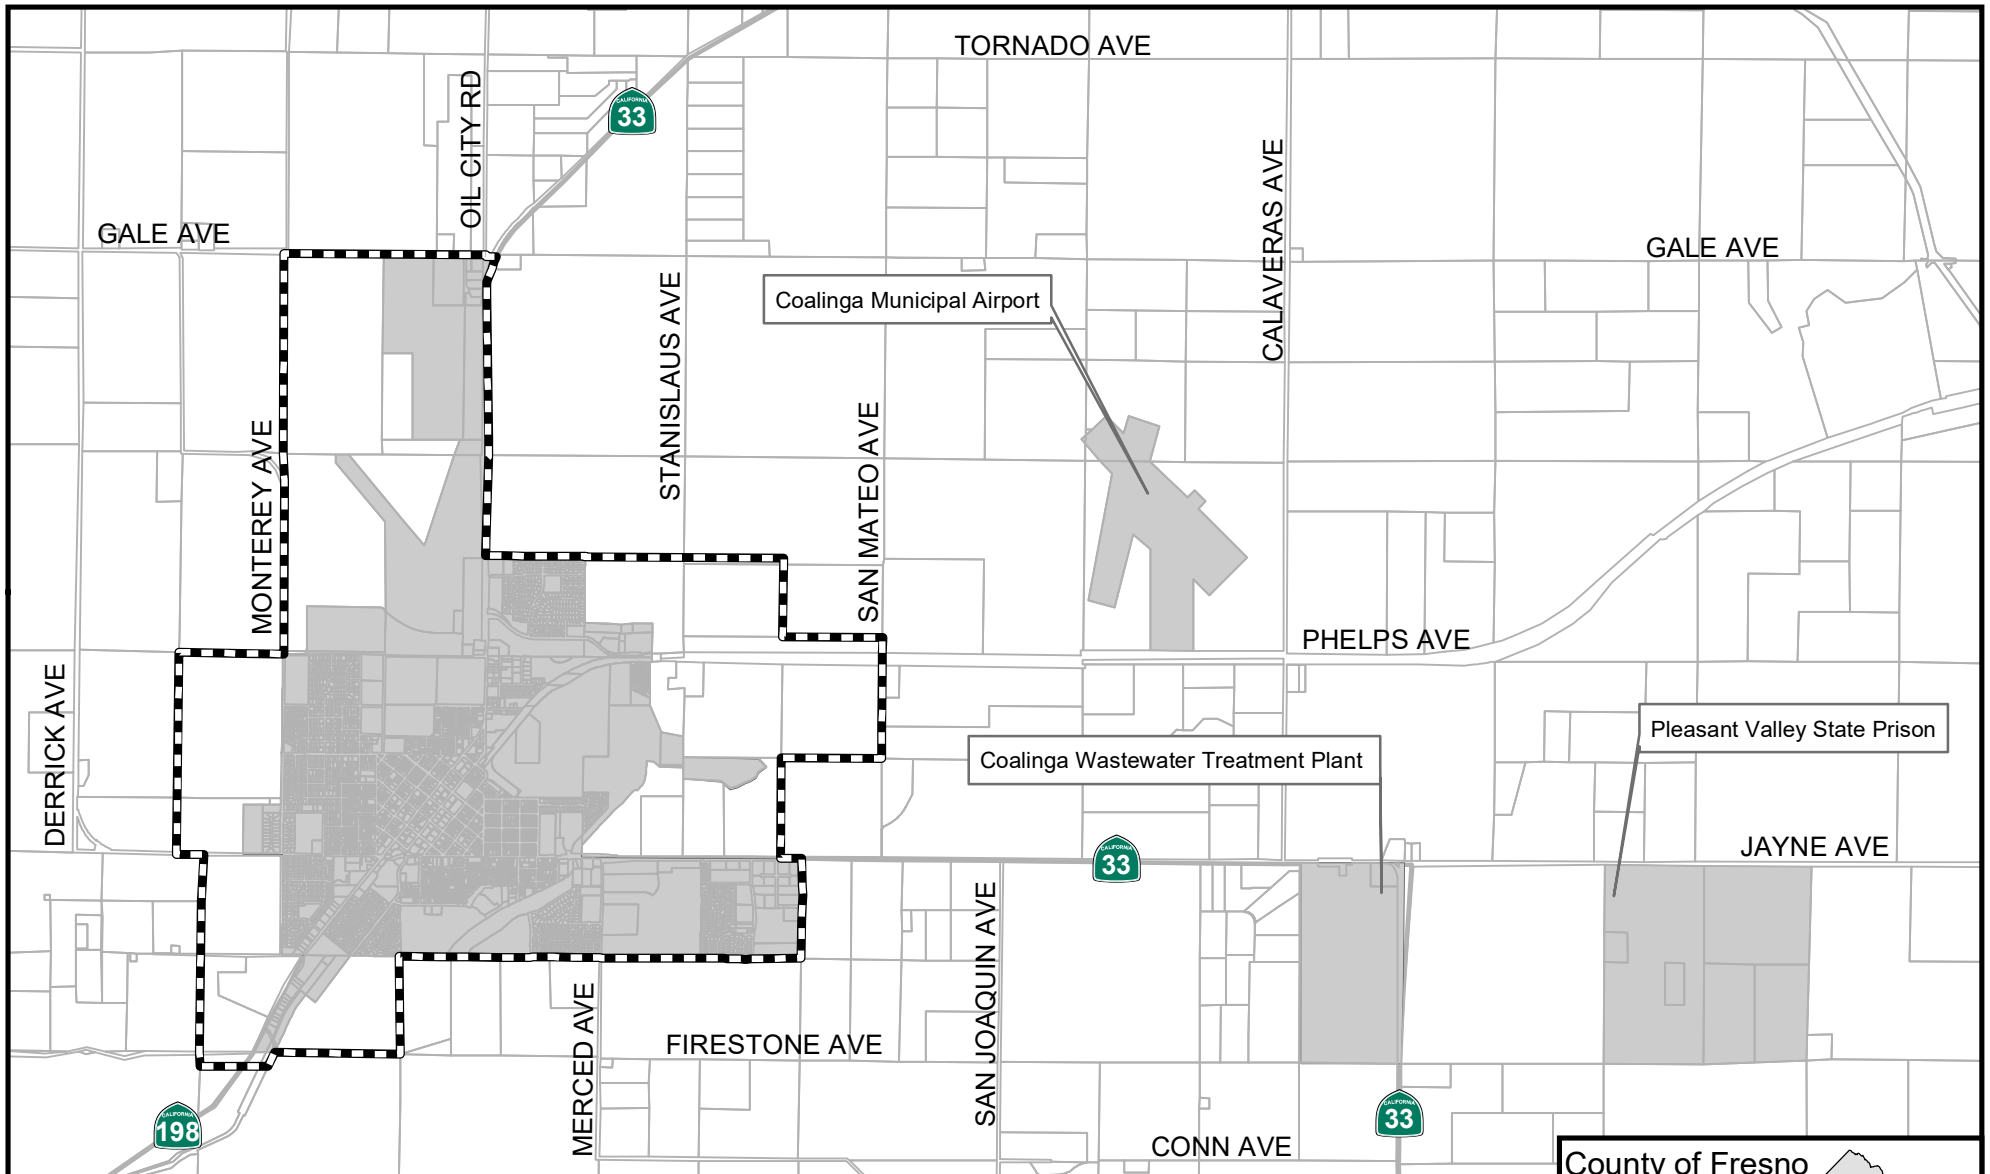

City of Coalinga

Fresno Local Agency Formation Commission

-  Sphere of influence
-  City limits

Incorporated: 1906
Sphere updated: 9/12/2007
City limits: 4,143 Acres
Sphere area: 5,154 Acres

Map prepared: 03/21/2019

County of Fresno