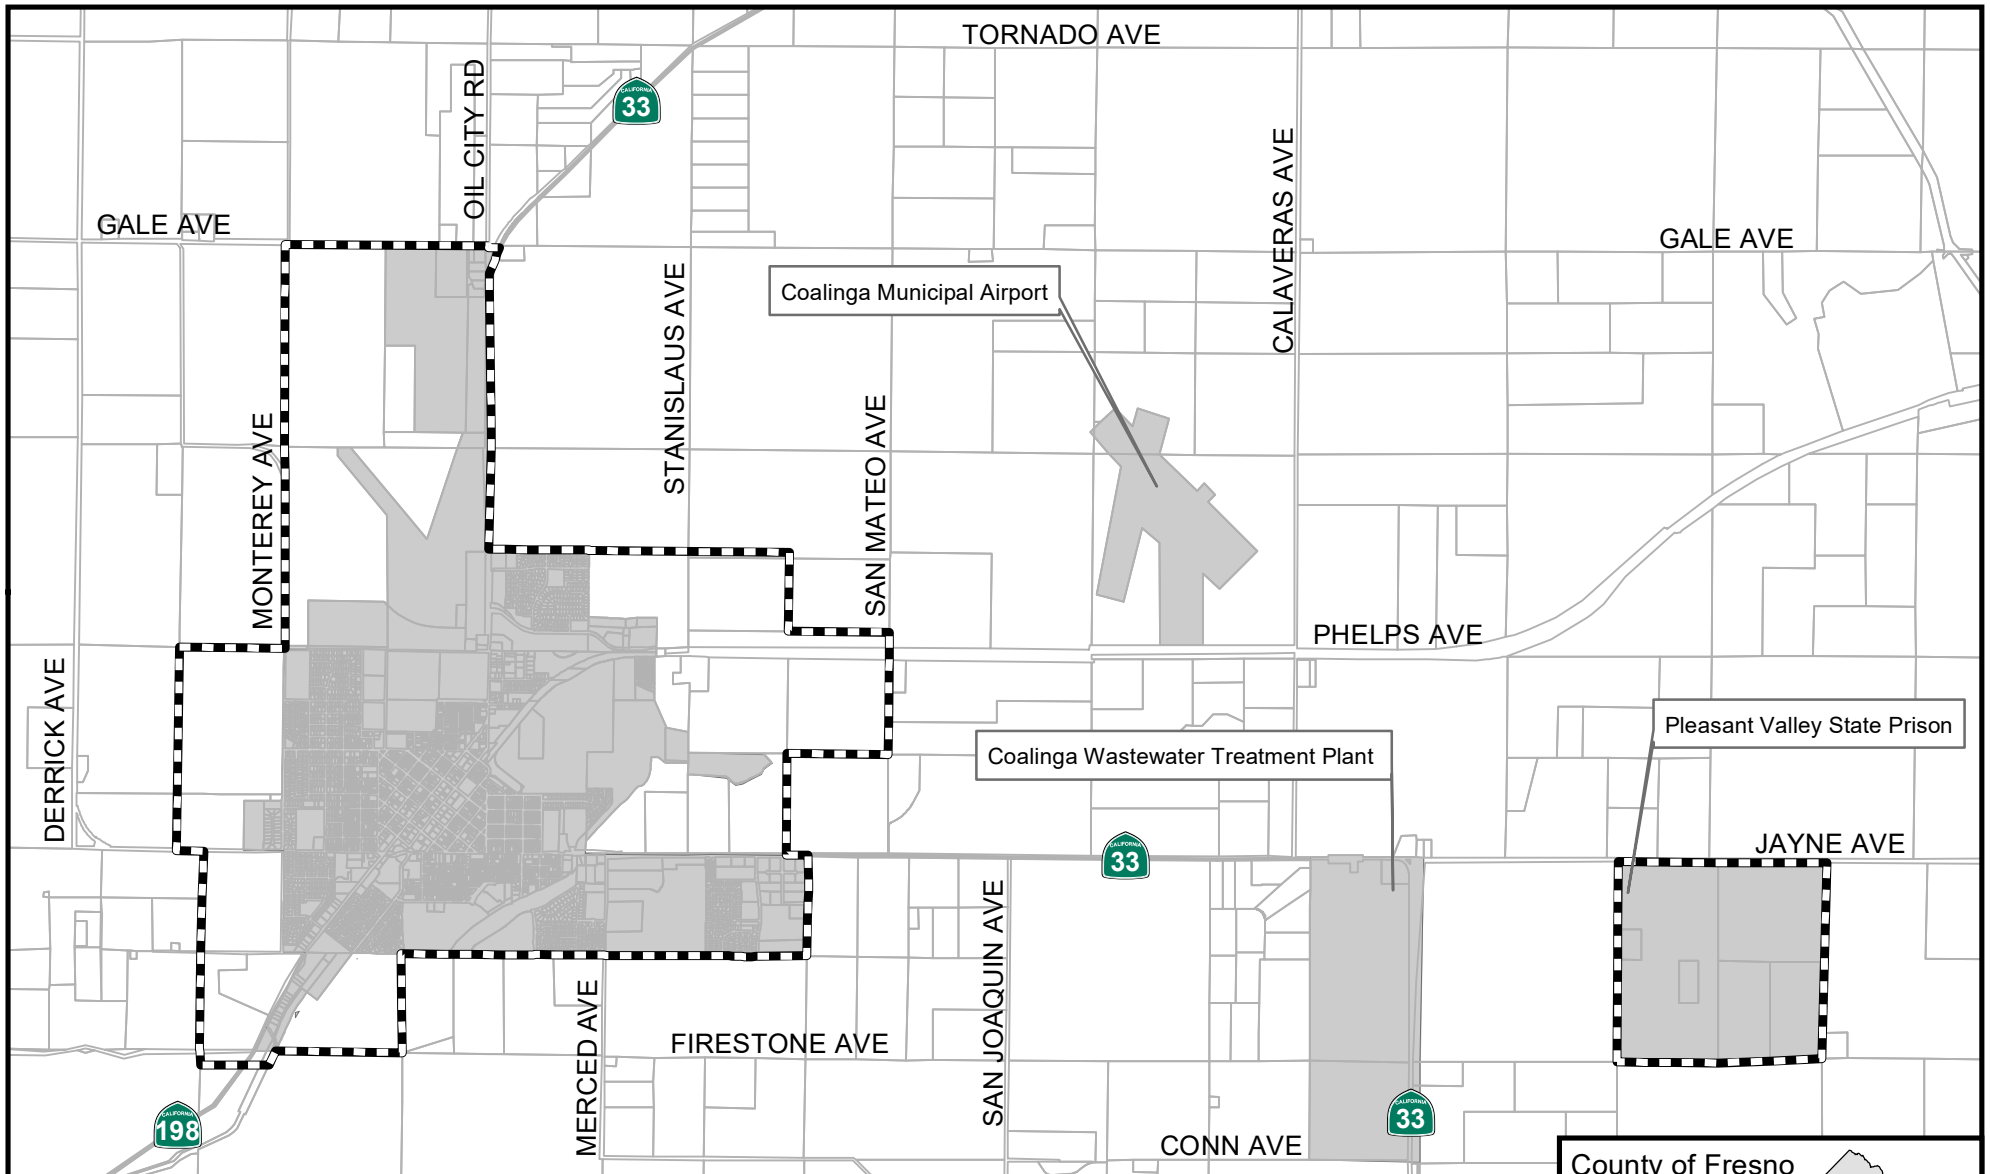

City of Coalinga

Fresno Local Agency Formation Commission

- Sphere of influence
- City limits

Incorporated: 1906
 Sphere updated: 9/12/2007
 City limits: 4,298 Acres
 Sphere area: 5,793 Acres

Map prepared: 07/24/2019

County of Fresno