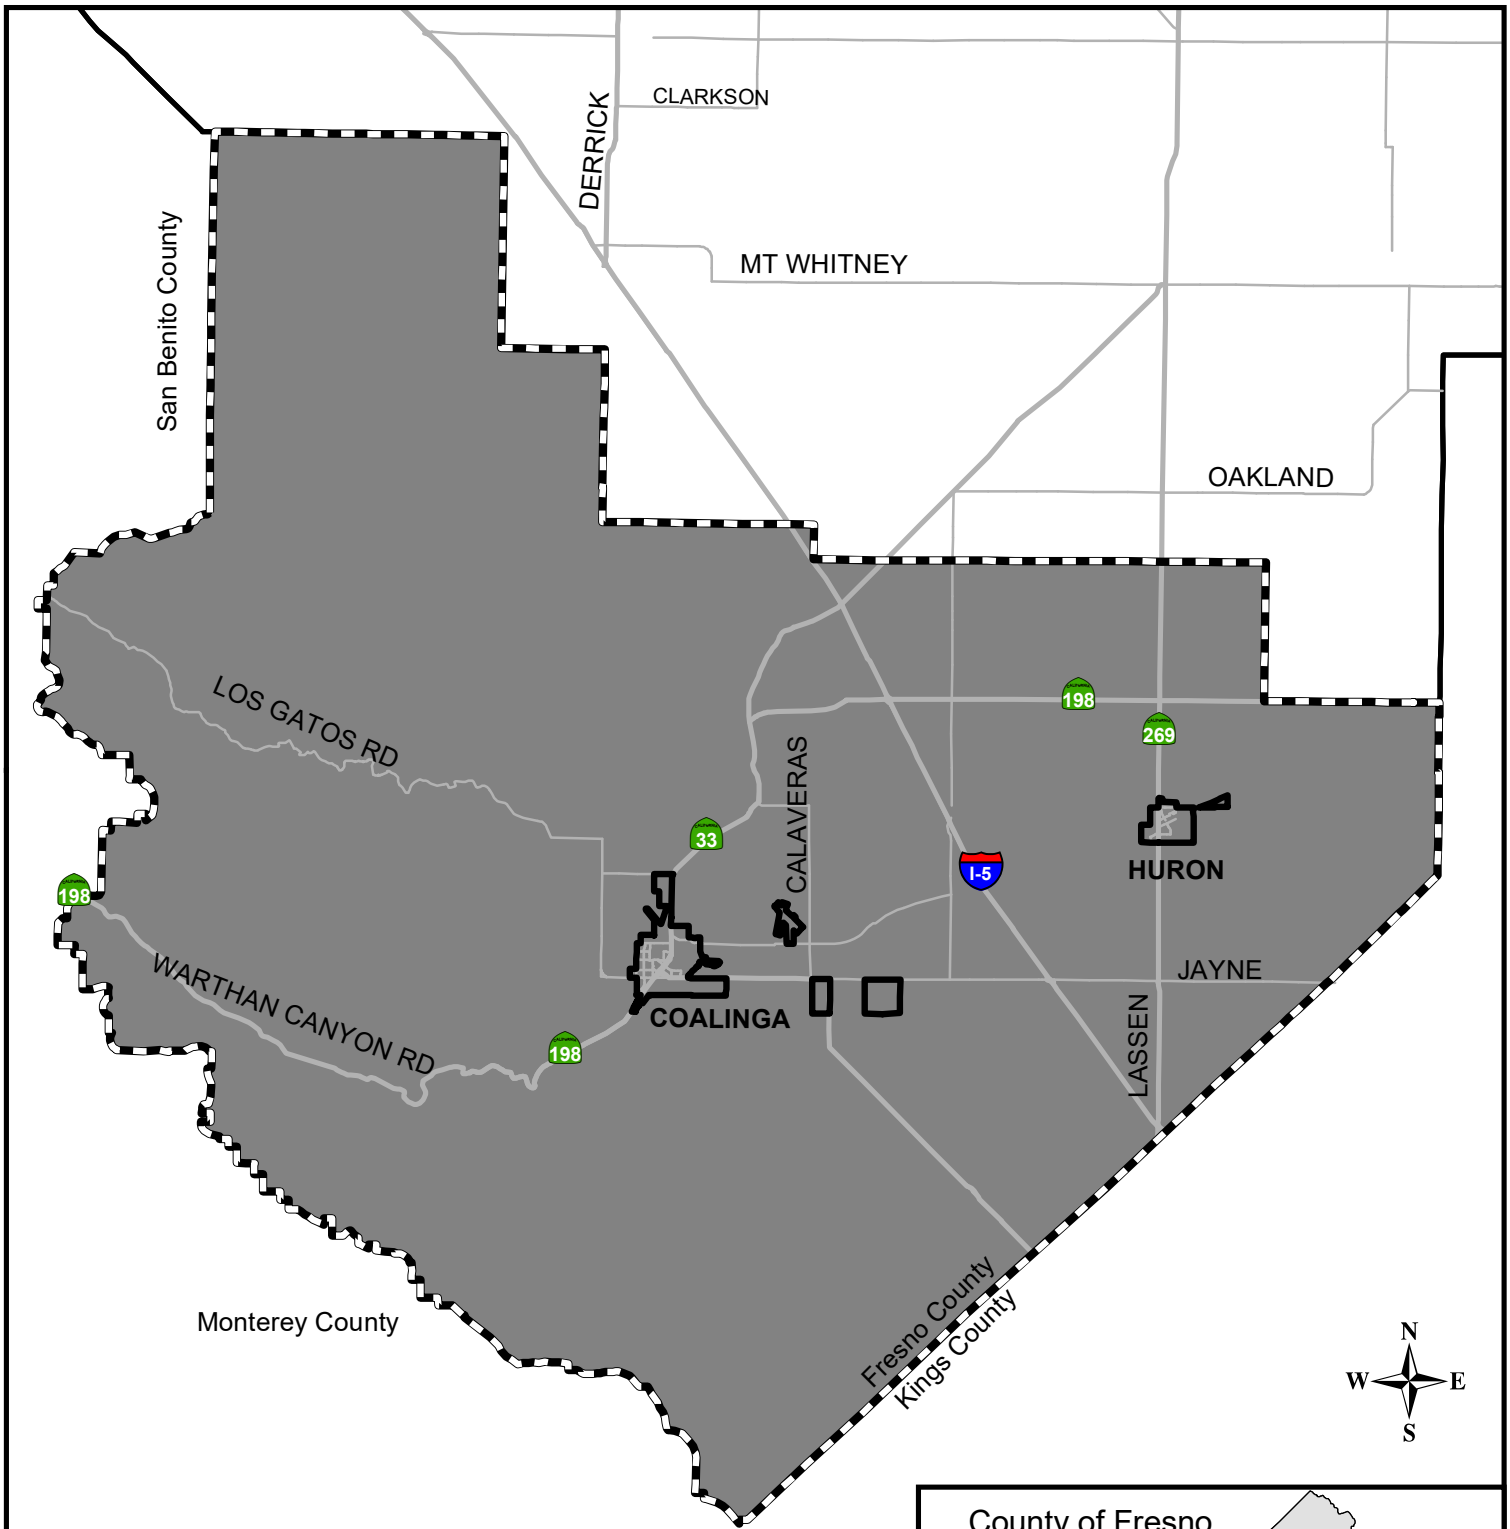

# Coalinga-Huron Cemetery District

Authorized Services: Burial & Interment of Human Remains

### Legend

-  District sphere of influence
-  District service area
-  Cities overlapping District

Formation: 1957  
 Sphere updated: 09/13/2017  
 District area: 560,278 Acres  
 Sphere area: 560,278 Acres

Map prepared: 08/15/2017