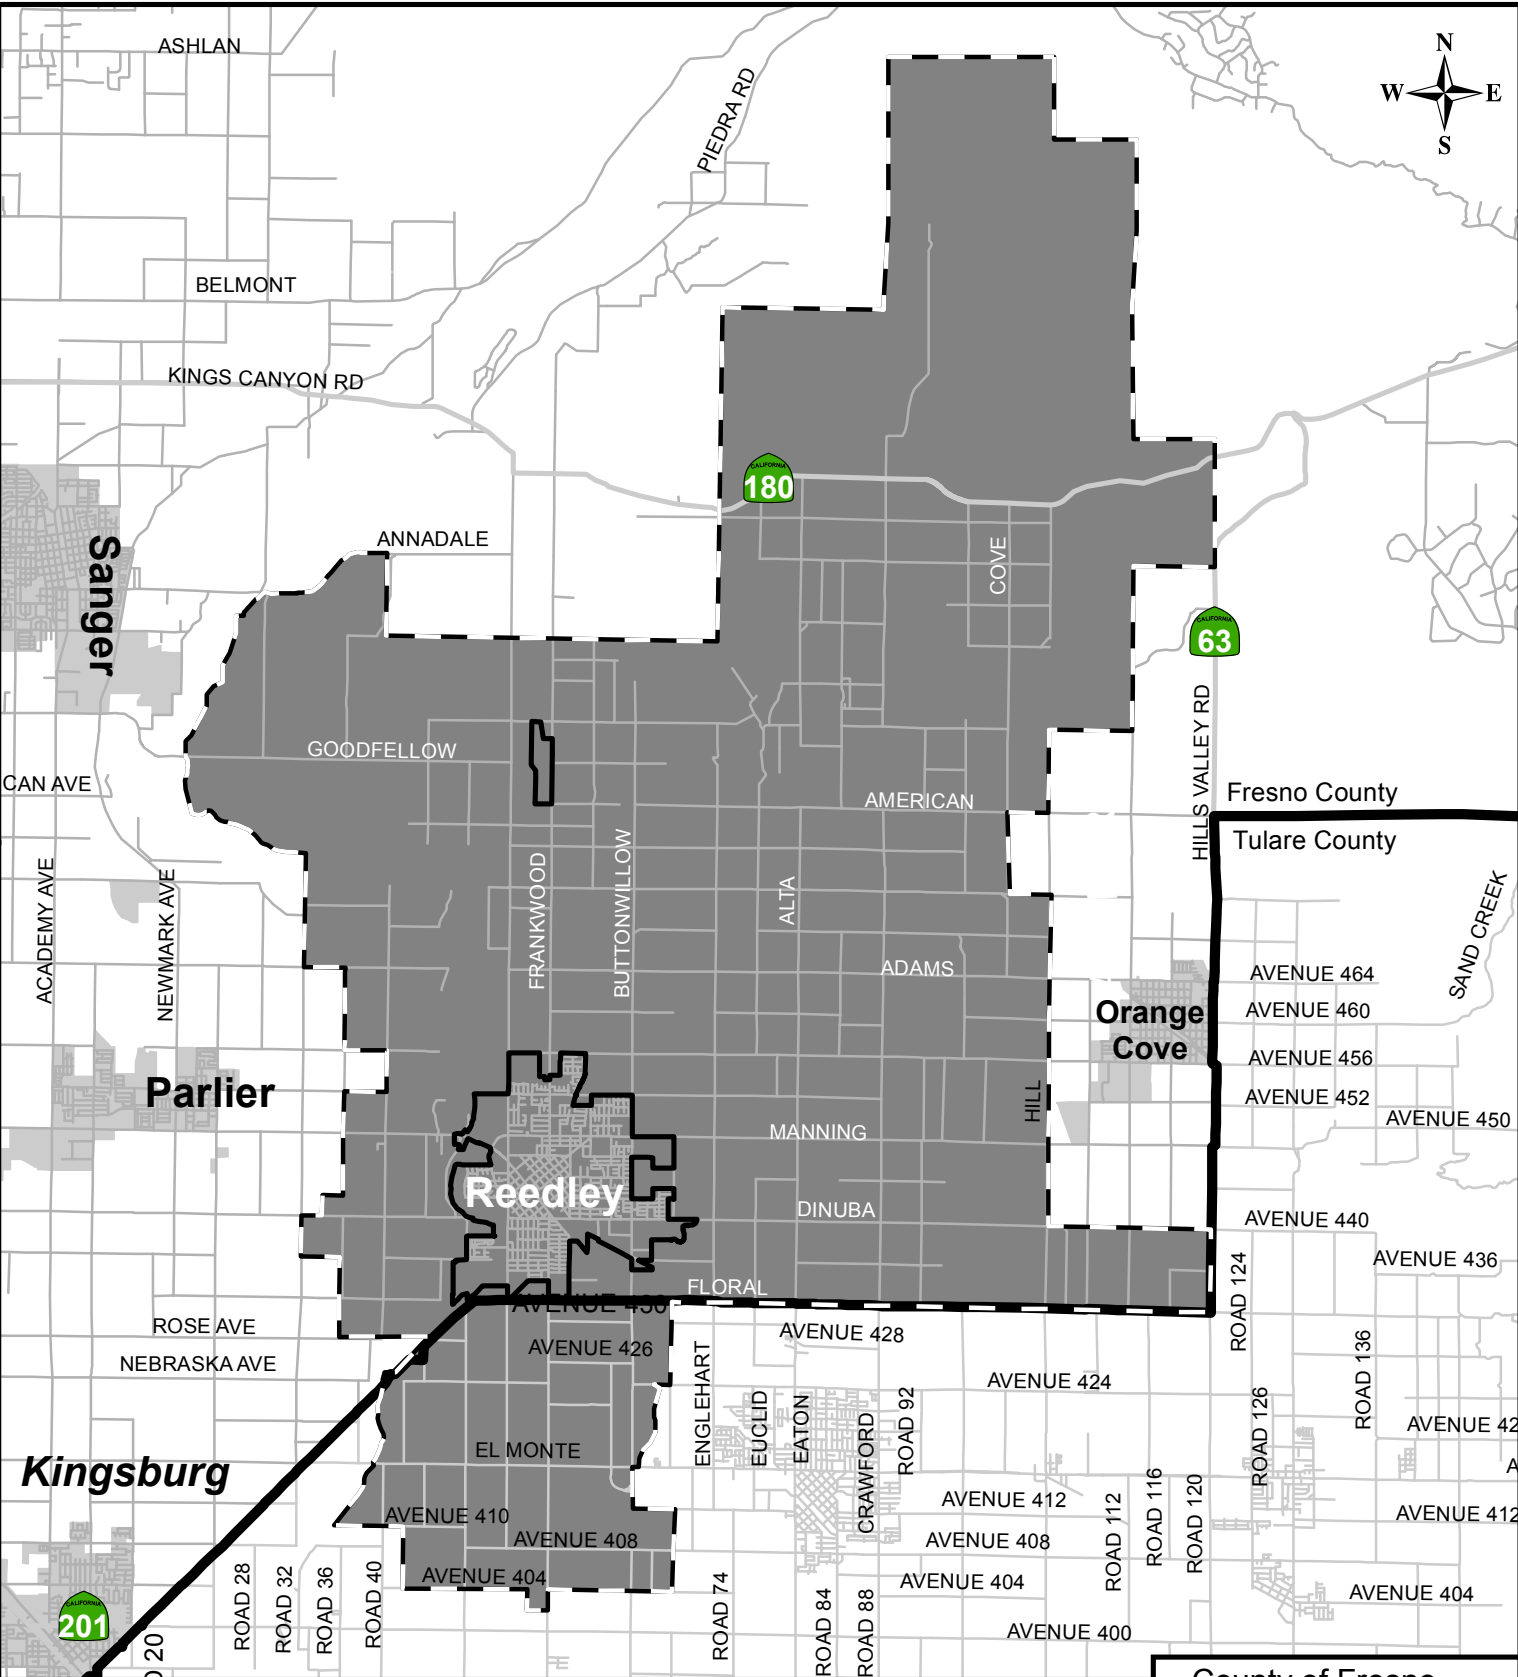

# Reedley Cemetery District

Authorized Services: Burial & Interment of Human Remains

**Legend**

- District Sphere of Influence
- District Service Area
- City Limits
- Cities Overlapping District

**Fresno Local Agency Formation Commission**

Formation: 1941  
 Sphere Updated: 07/12/2017  
 District Area: 75,967 Acres  
 Sphere Area: 75,967 Acres  
 Map prepared: 05/25/2017

**County of Fresno**