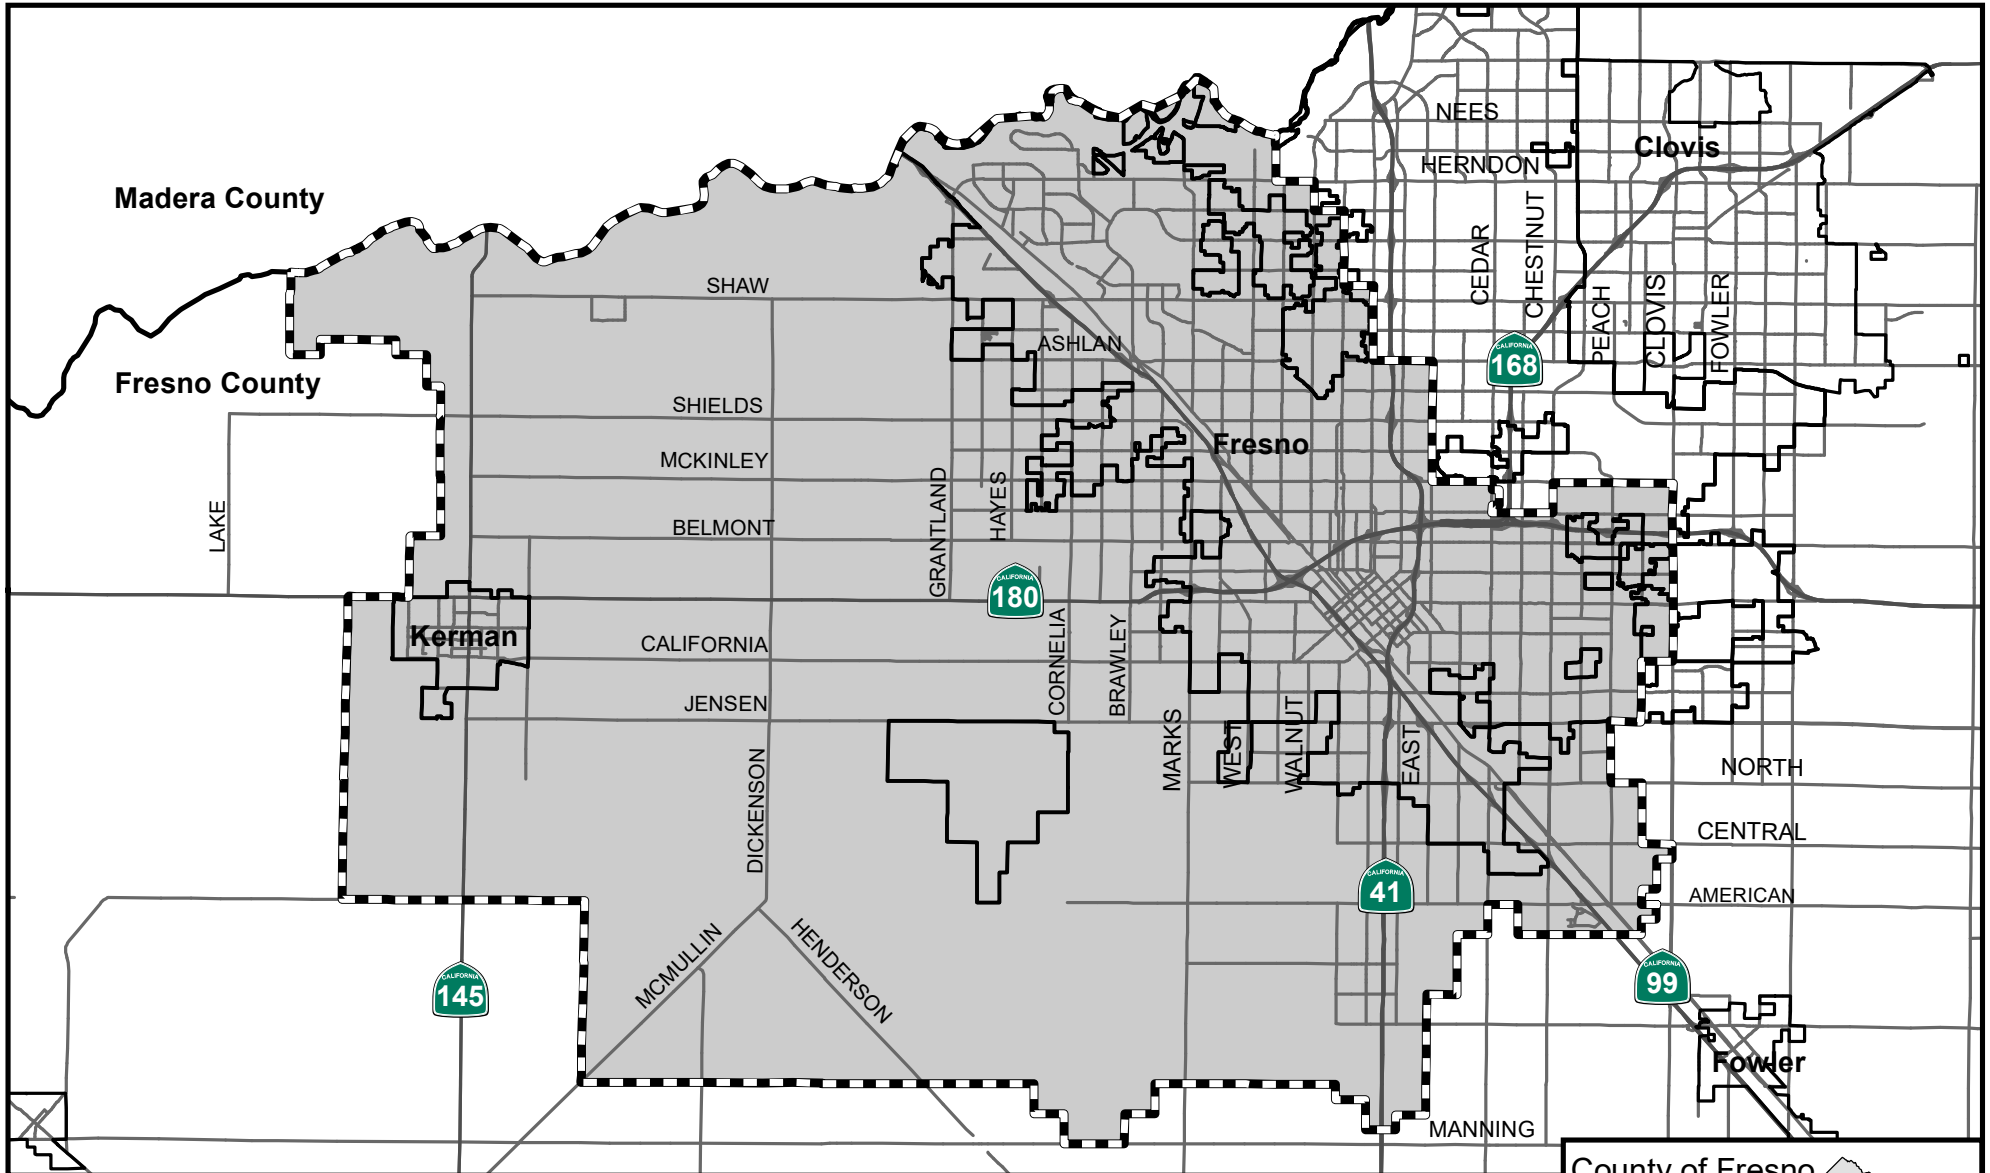

Fresno Mosquito and Vector Control District

Authorized services: Mosquito suppression, control, source reduction, and prevention services.

Fresno Local Agency Formation Commission

- Sphere of influence
- District service area

Incorporated: 1942
Sphere updated: 4/18/2007
District area: 179,673 acres
Sphere area: 179,673 acres

Map prepared: 07/05/2019

County of Fresno