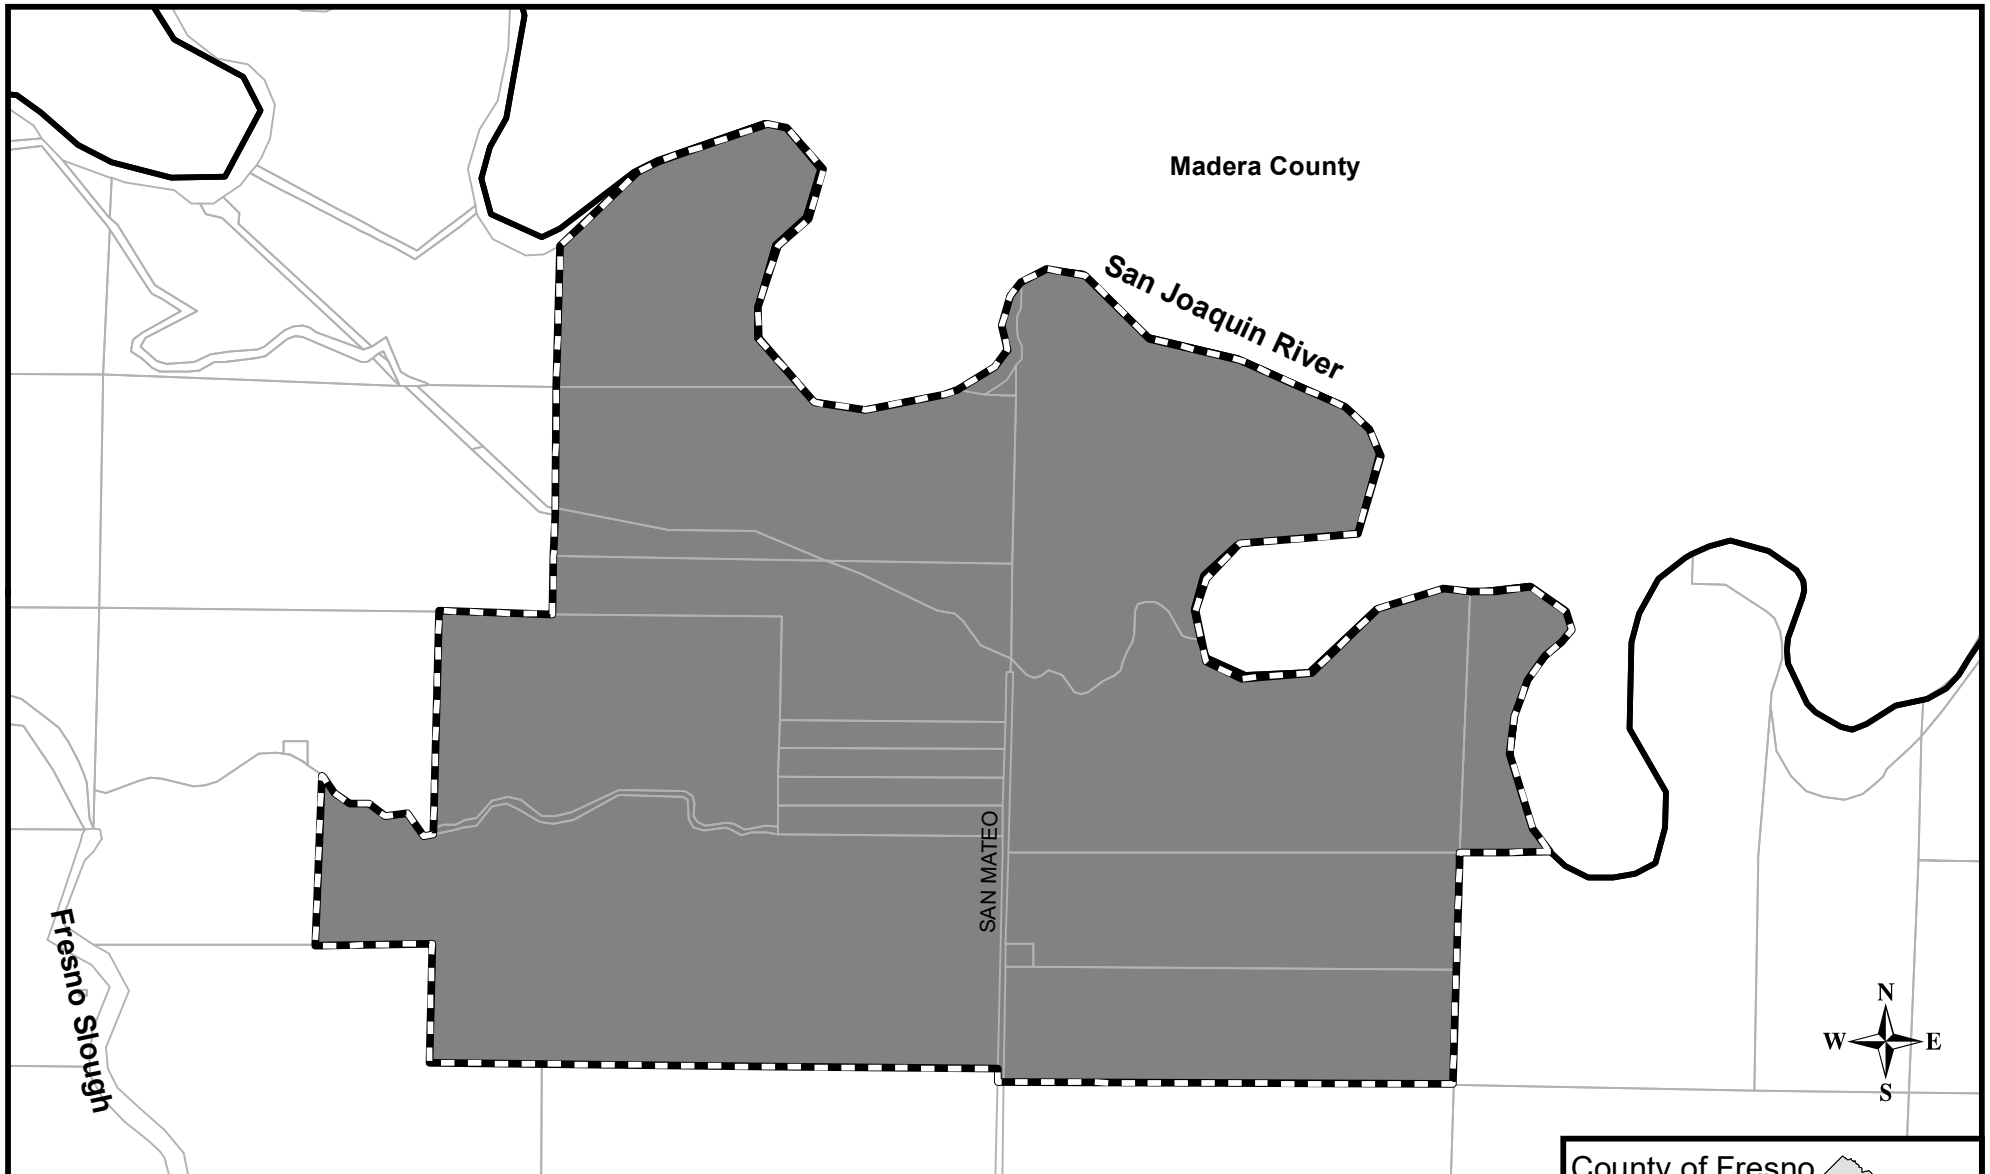

# Farmers Water District

Authorized services: irrigation water

## Fresno Local Agency Formation Commission

-  Waterways
-  District SOI
-  District Service Area

Formation: 1949  
Sphere updated: 12/05/2007  
District area: 2,287 acres  
Sphere area: 2,287 acres

Map prepared: 10/20/2017