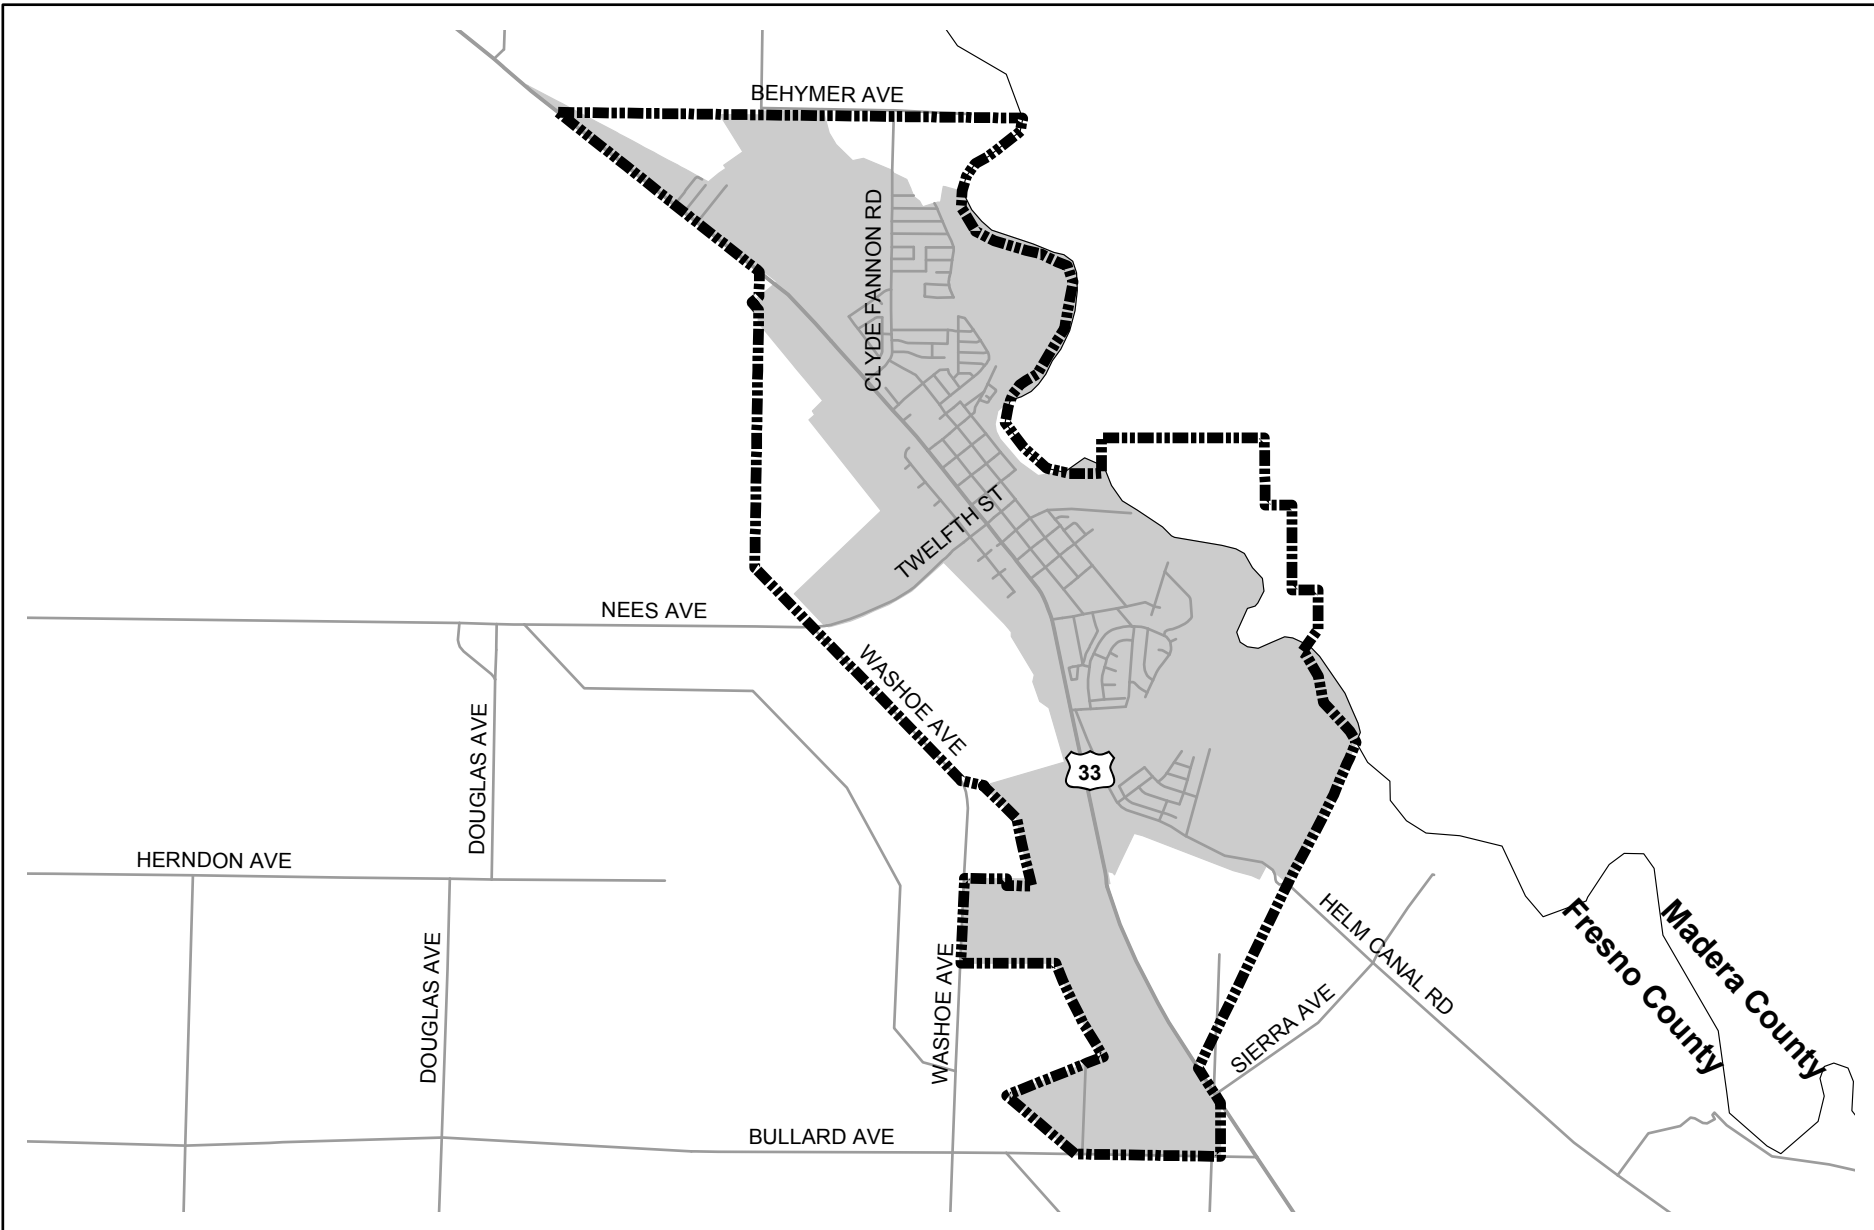

CITY OF FIREBAUGH

Incorporated: 1914
 SOI Adopted: 10/23/1974
 SOI Updated: 8/22/2007
 Map Date: May 2014

Legend

- Sphere of Influence
- City Limits

FRESNO LOCAL AGENCY FORMATION COMMISSION CITY OF FIREBAUGH SPHERE OF INFLUENCE

Sphere Area **3,411 Acres**
 City Area **2,408 Acres**