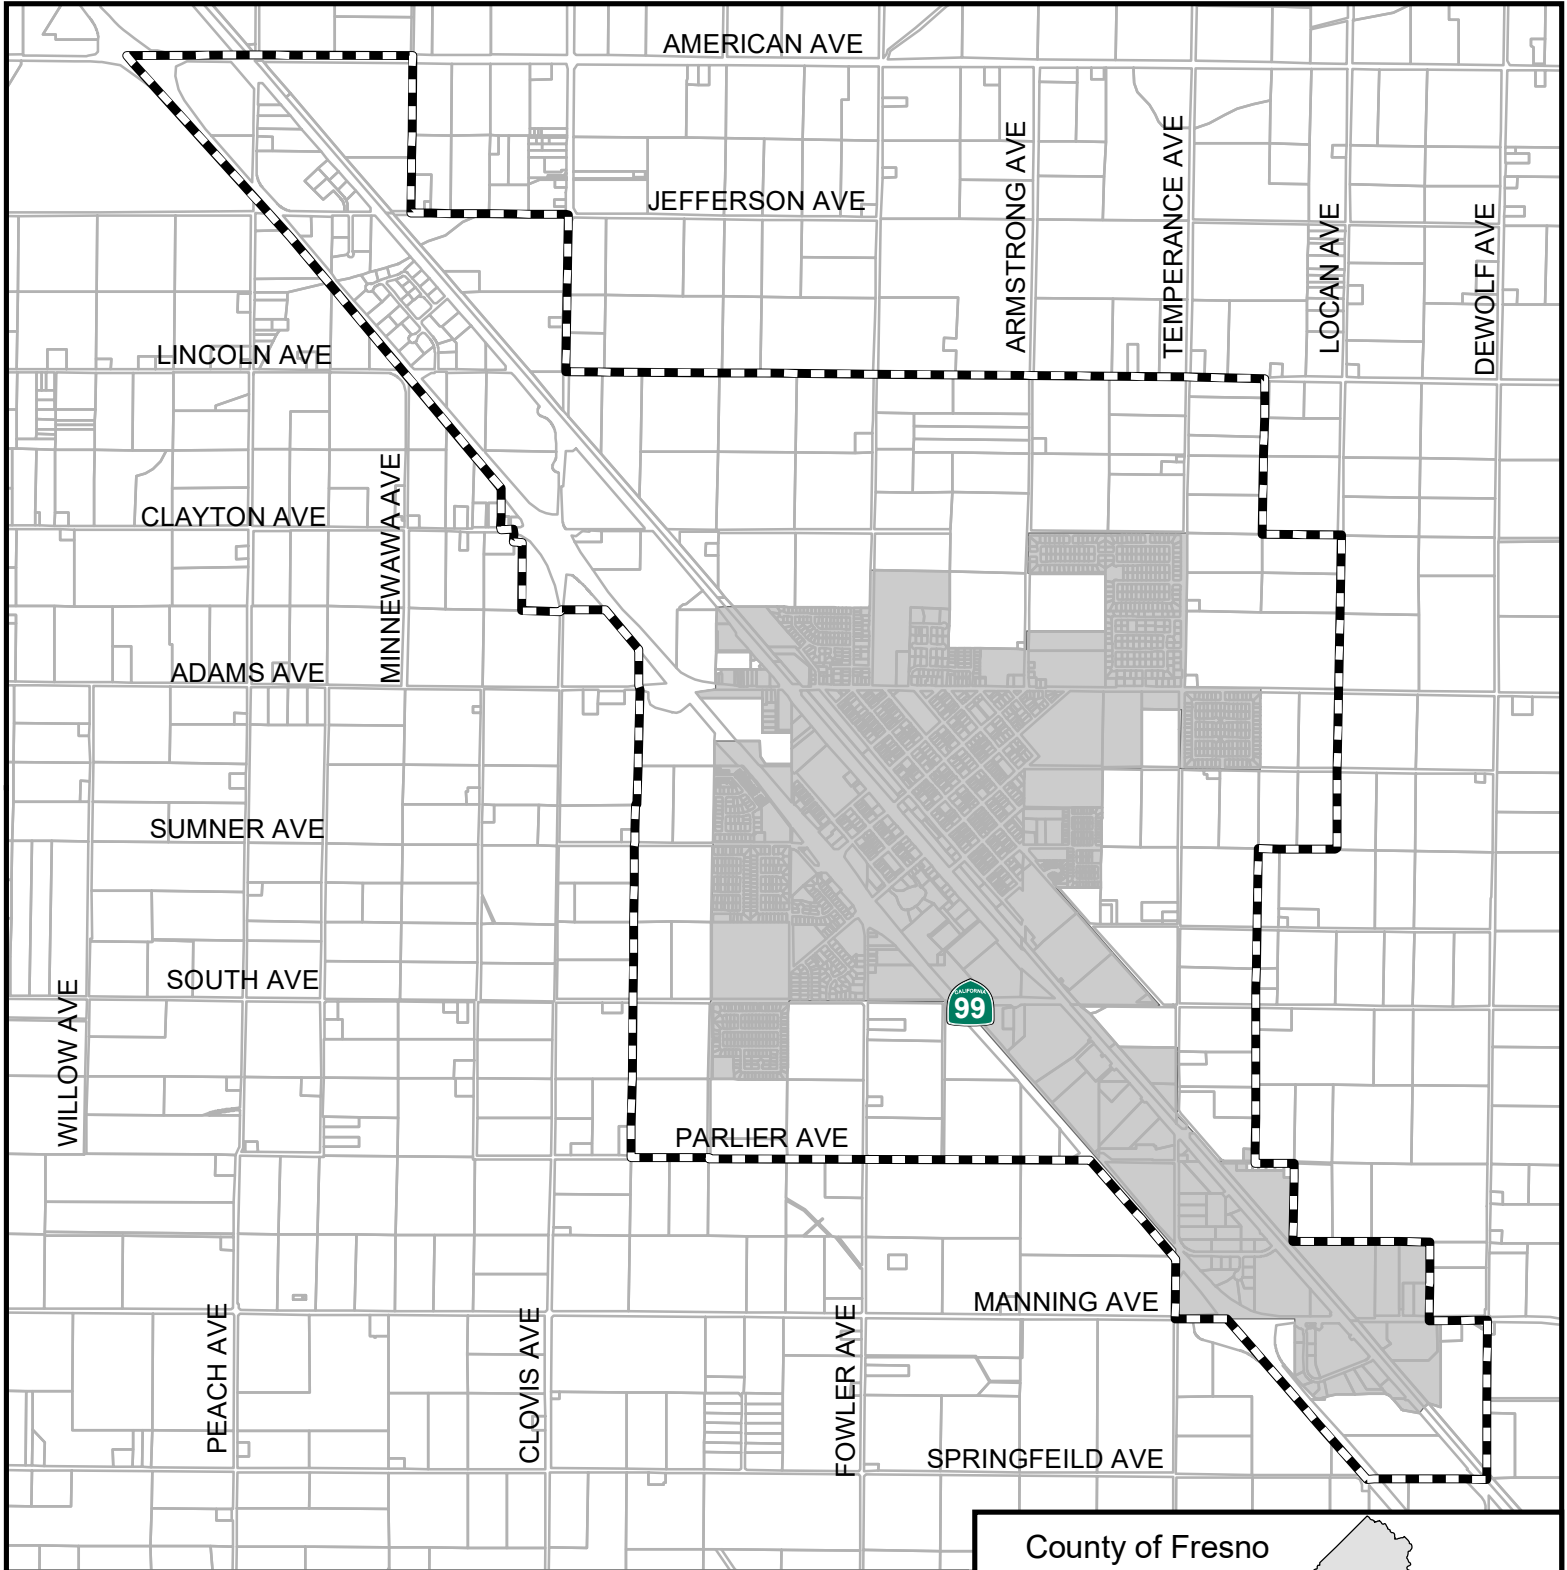

# City of Fowler

## Fresno Local Agency Formation Commission

-  Sphere of influence
-  City limits

Incorporated: 1908  
 Sphere updated: 7/11/2007  
 City limits: 1,603 Acres  
 Sphere area: 4,474 Acres

Map prepared: 05/10/2019