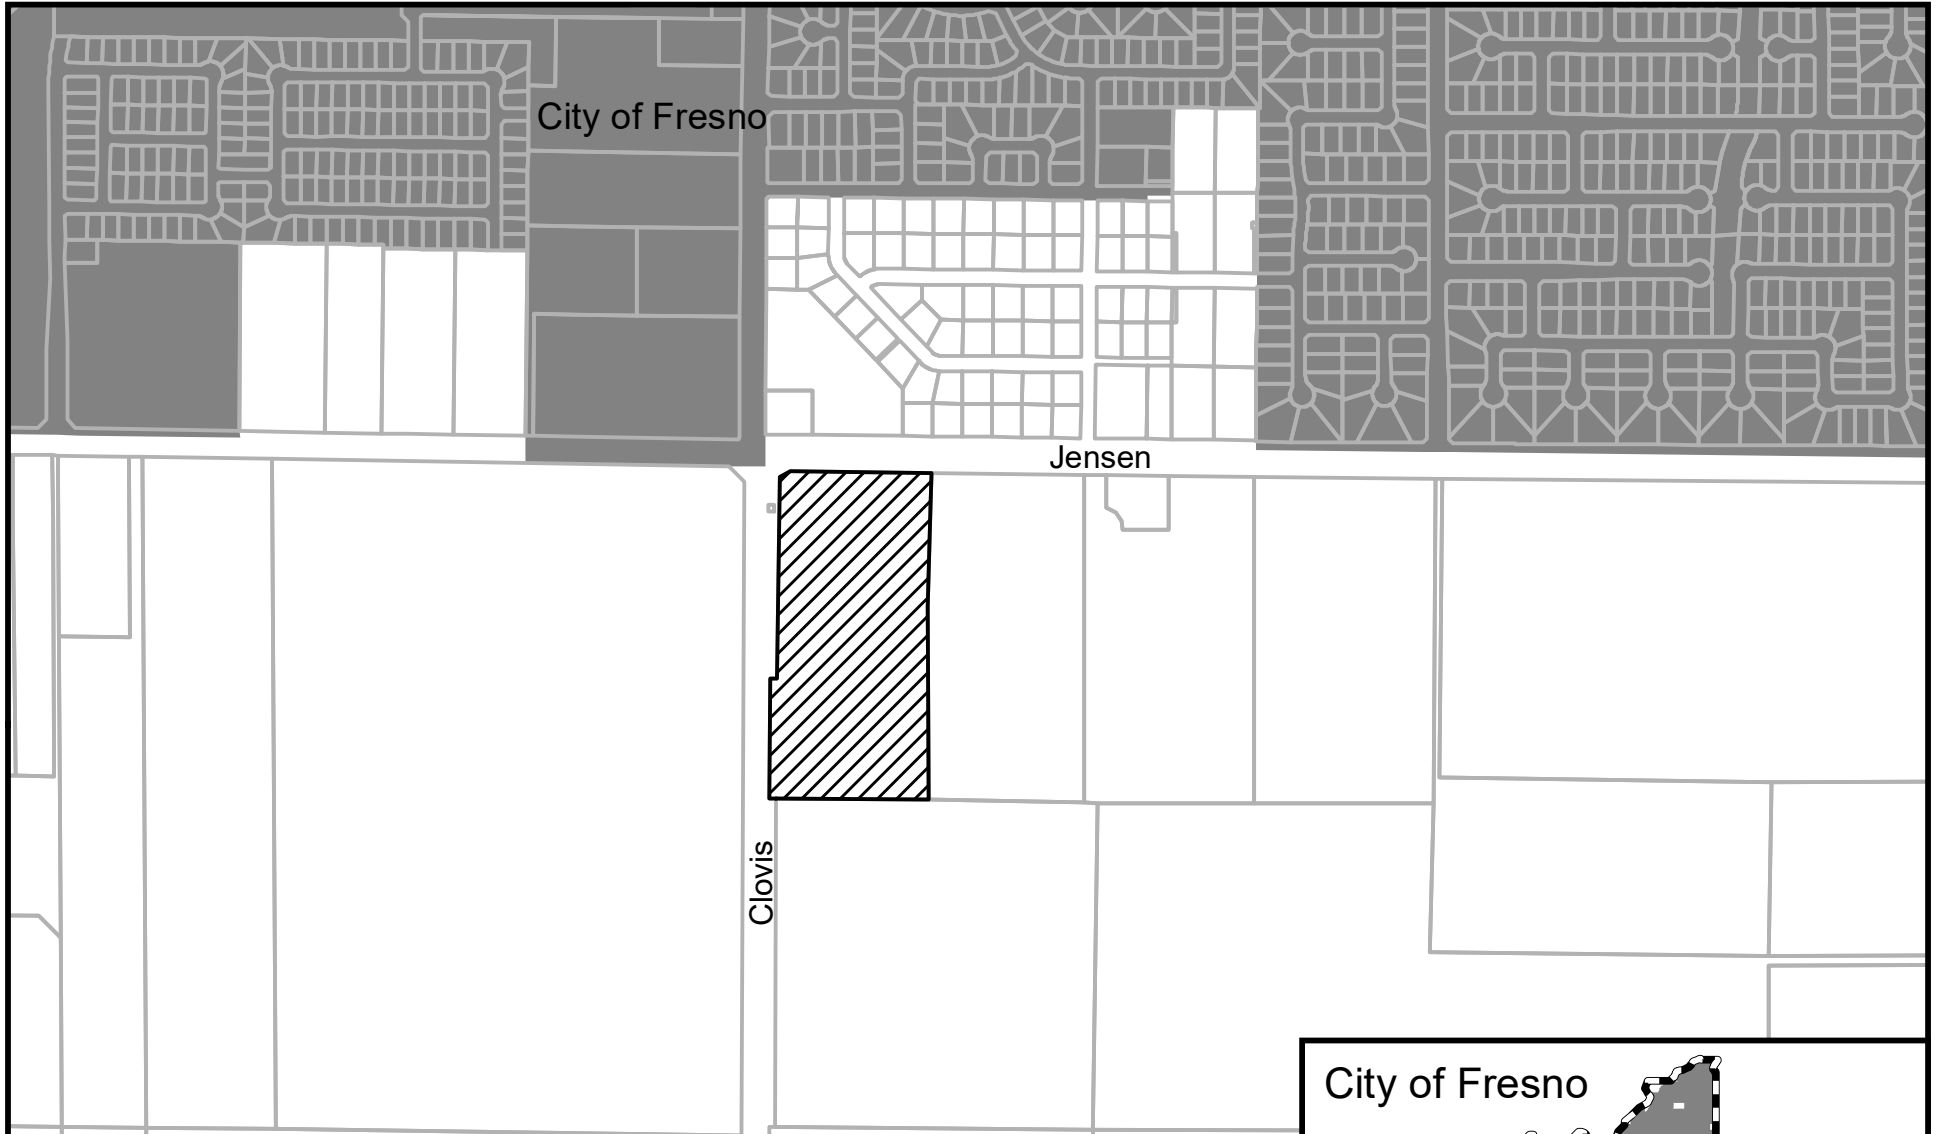

City of Fresno

Extension of services outside agency's service area (GC sec. 56133)