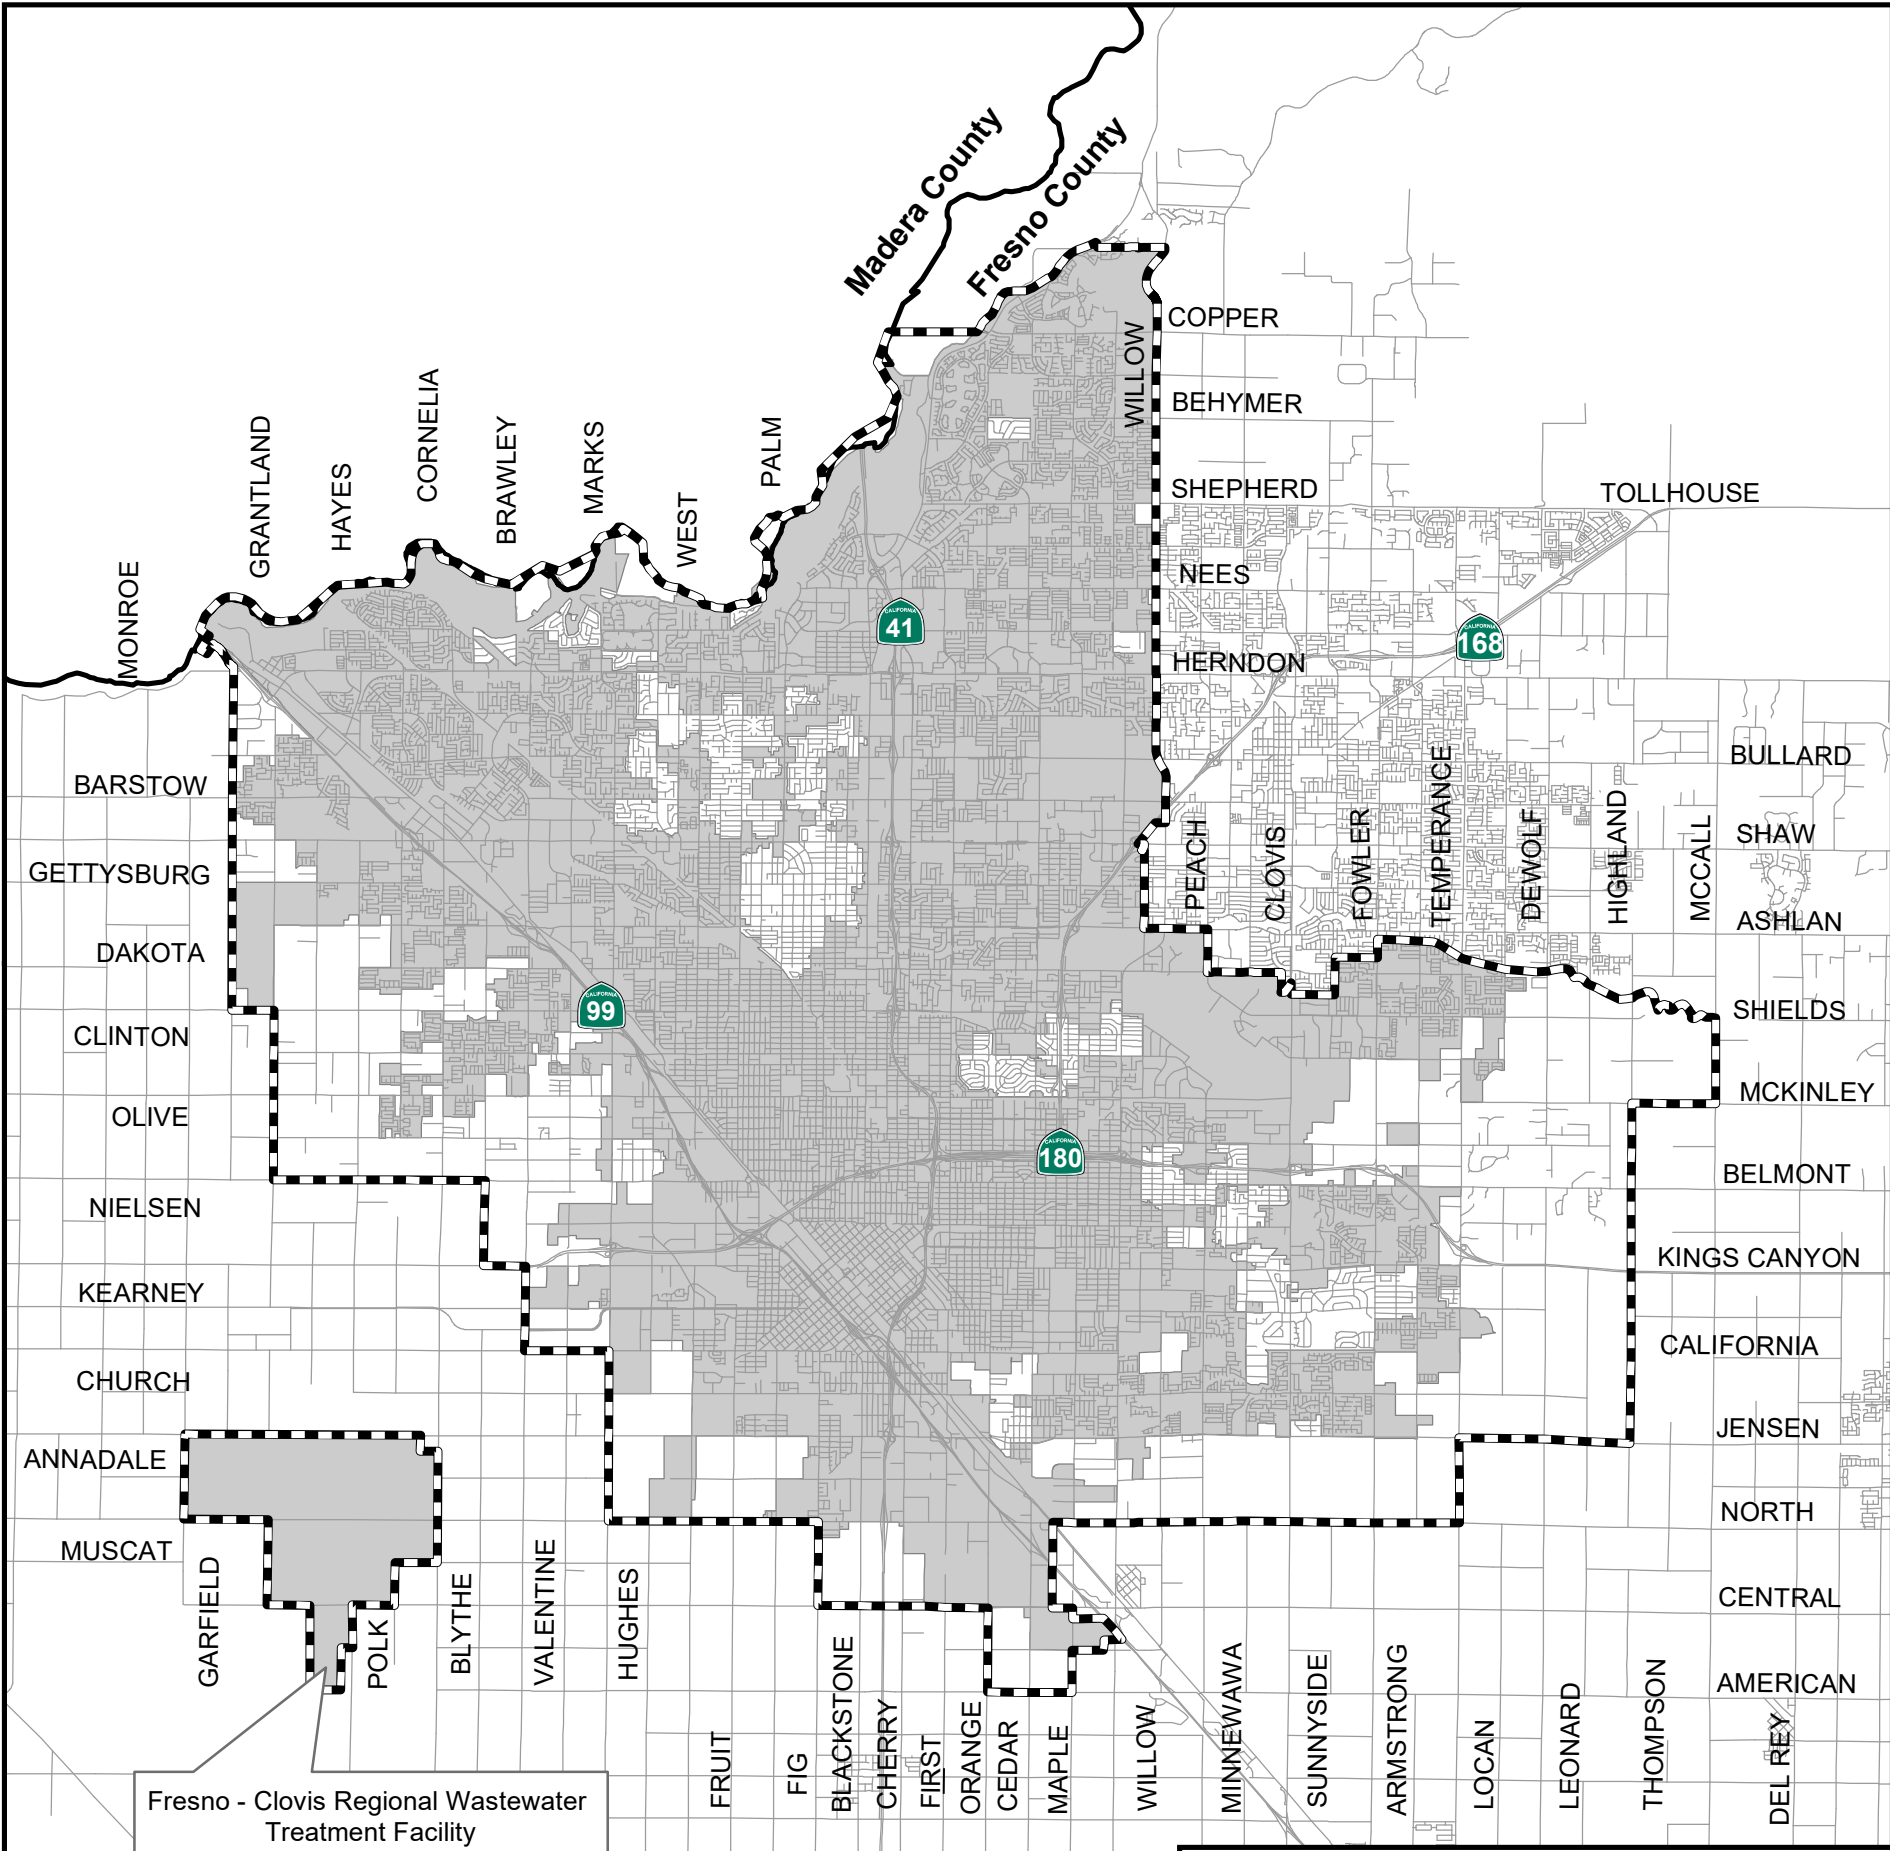

# City of Fresno

## Fresno Local Agency Formation Commission

-  Sphere of influence
-  City limits

Incorporated: 1885  
 Sphere updated: 7/13/2016  
 City limits: 73,281 Acres  
 Sphere area: 103,016 Acres

Map prepared: 06/25/2019

Extensions outside service area