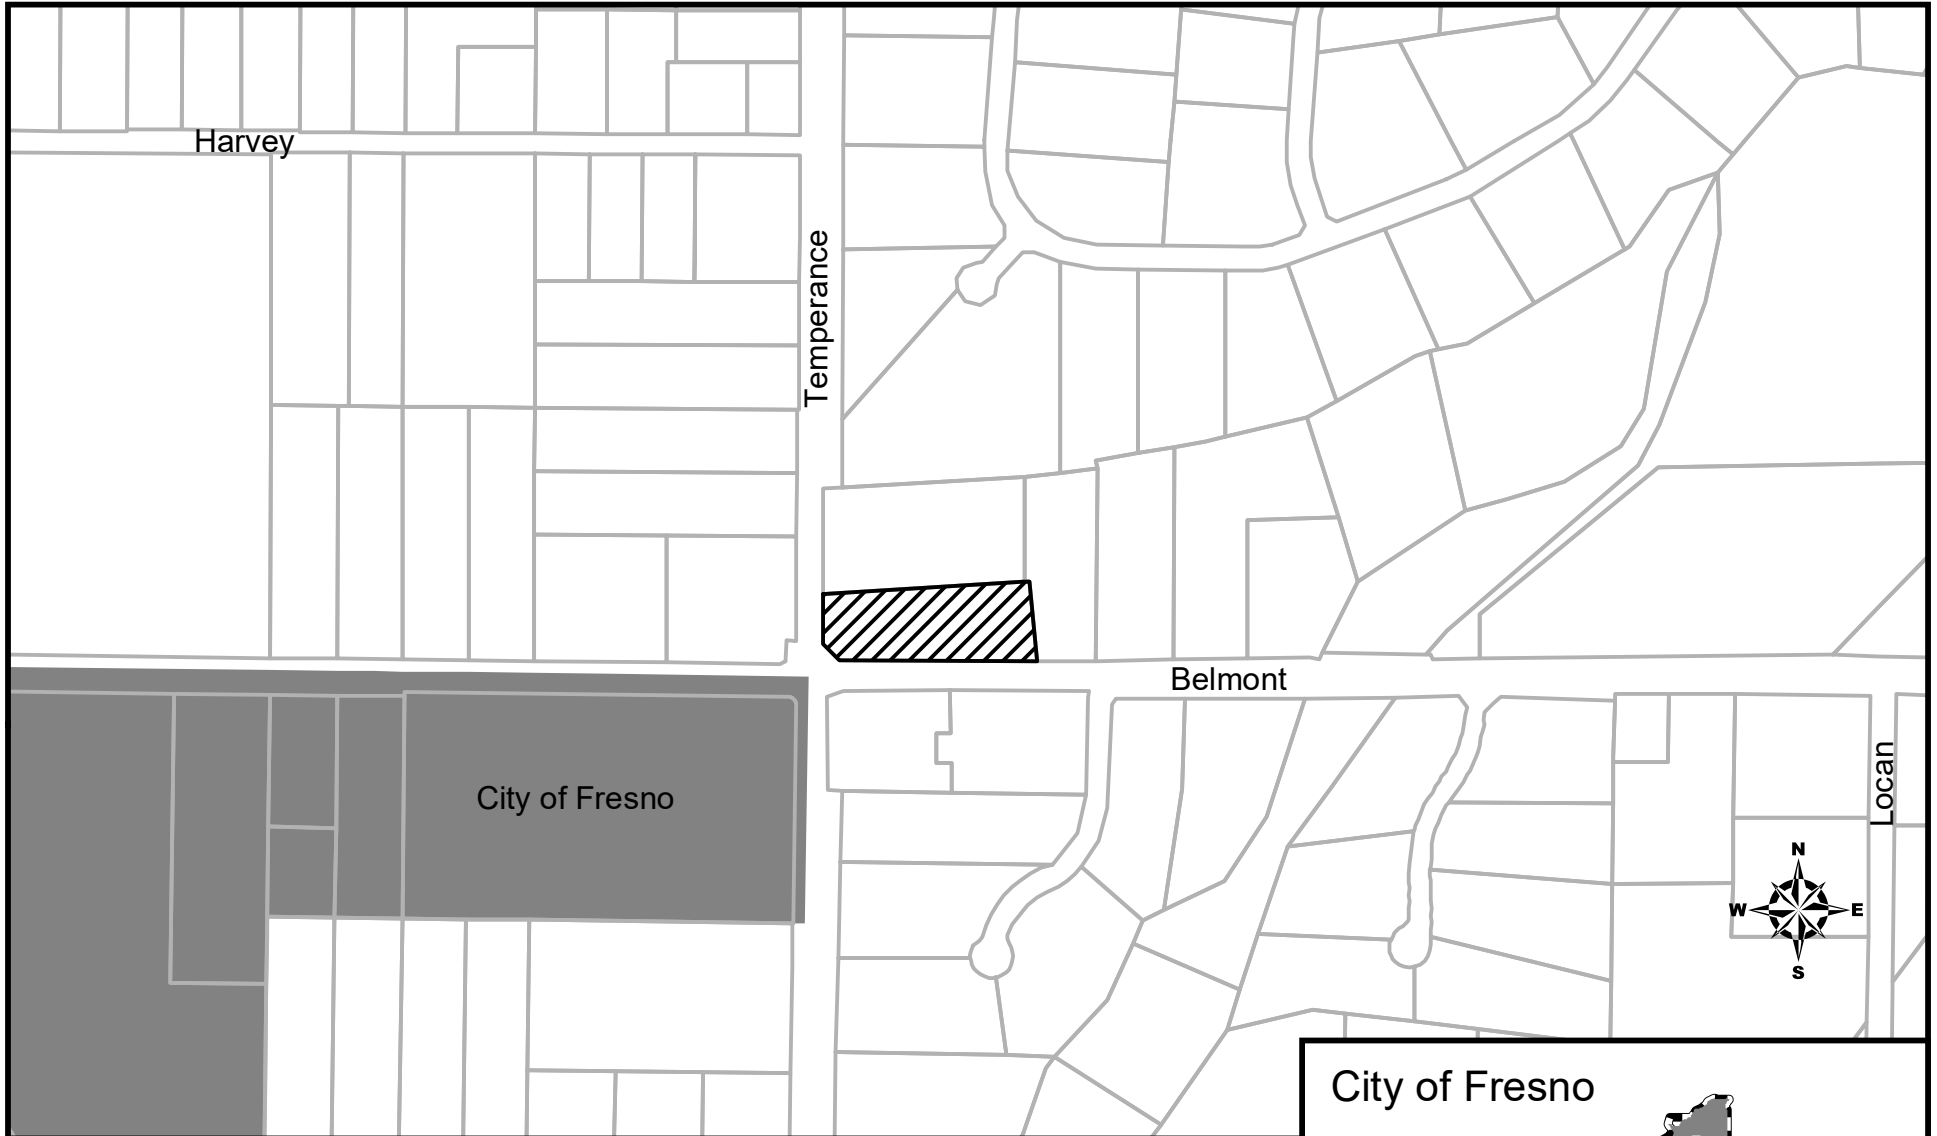

City of Fresno

Extension of services outside agency's service area (GC sec. 56133)