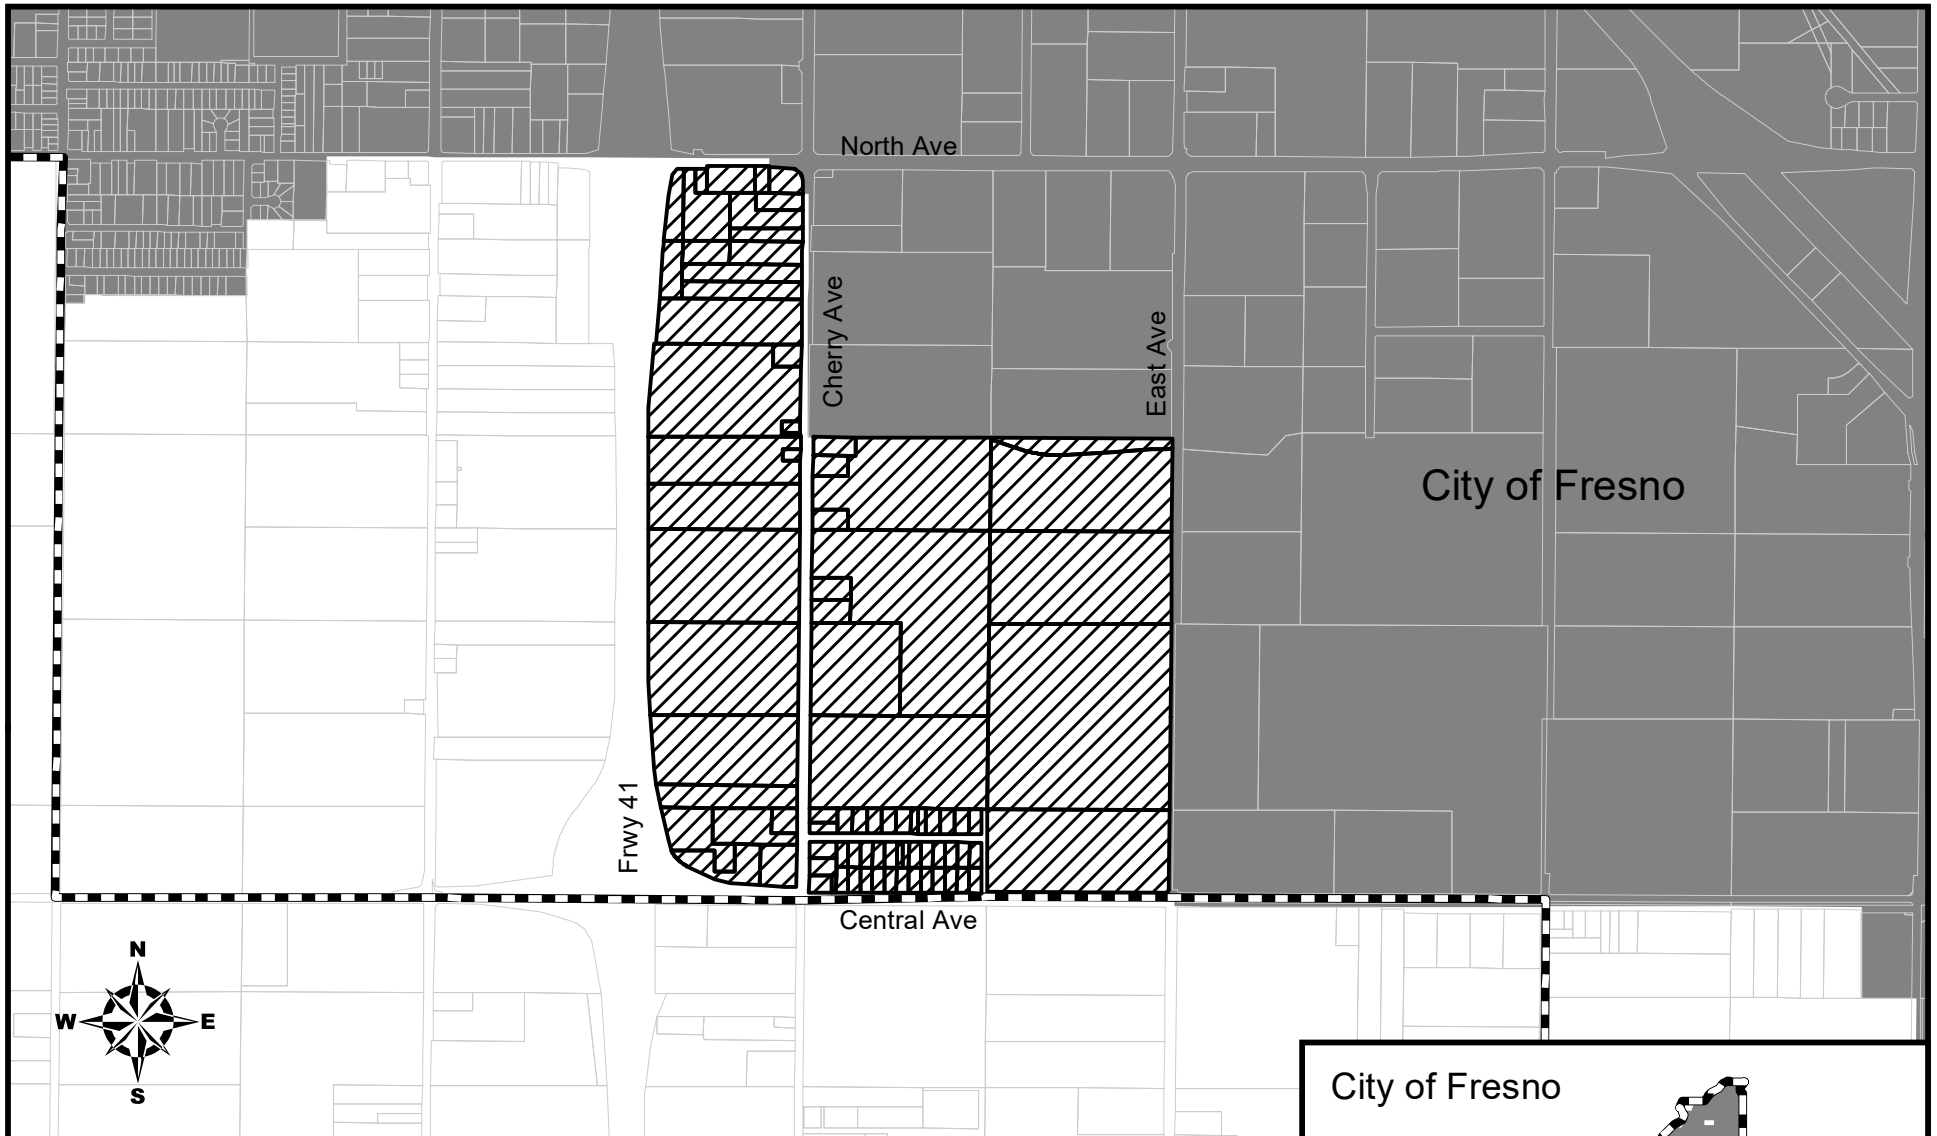

City of Fresno

Extension of services outside agency's service area (GC sec. 56133)

Fresno Local Agency Formation Commission

Legend

- City of Fresno SOI
- Affected Territory
- City of Fresno

Extended service: water
Authorized date: 05/24/2016
LAFCo Reso. No. OS-16-03
Map Date: 08/24/2017

City of Fresno

OS-16-03