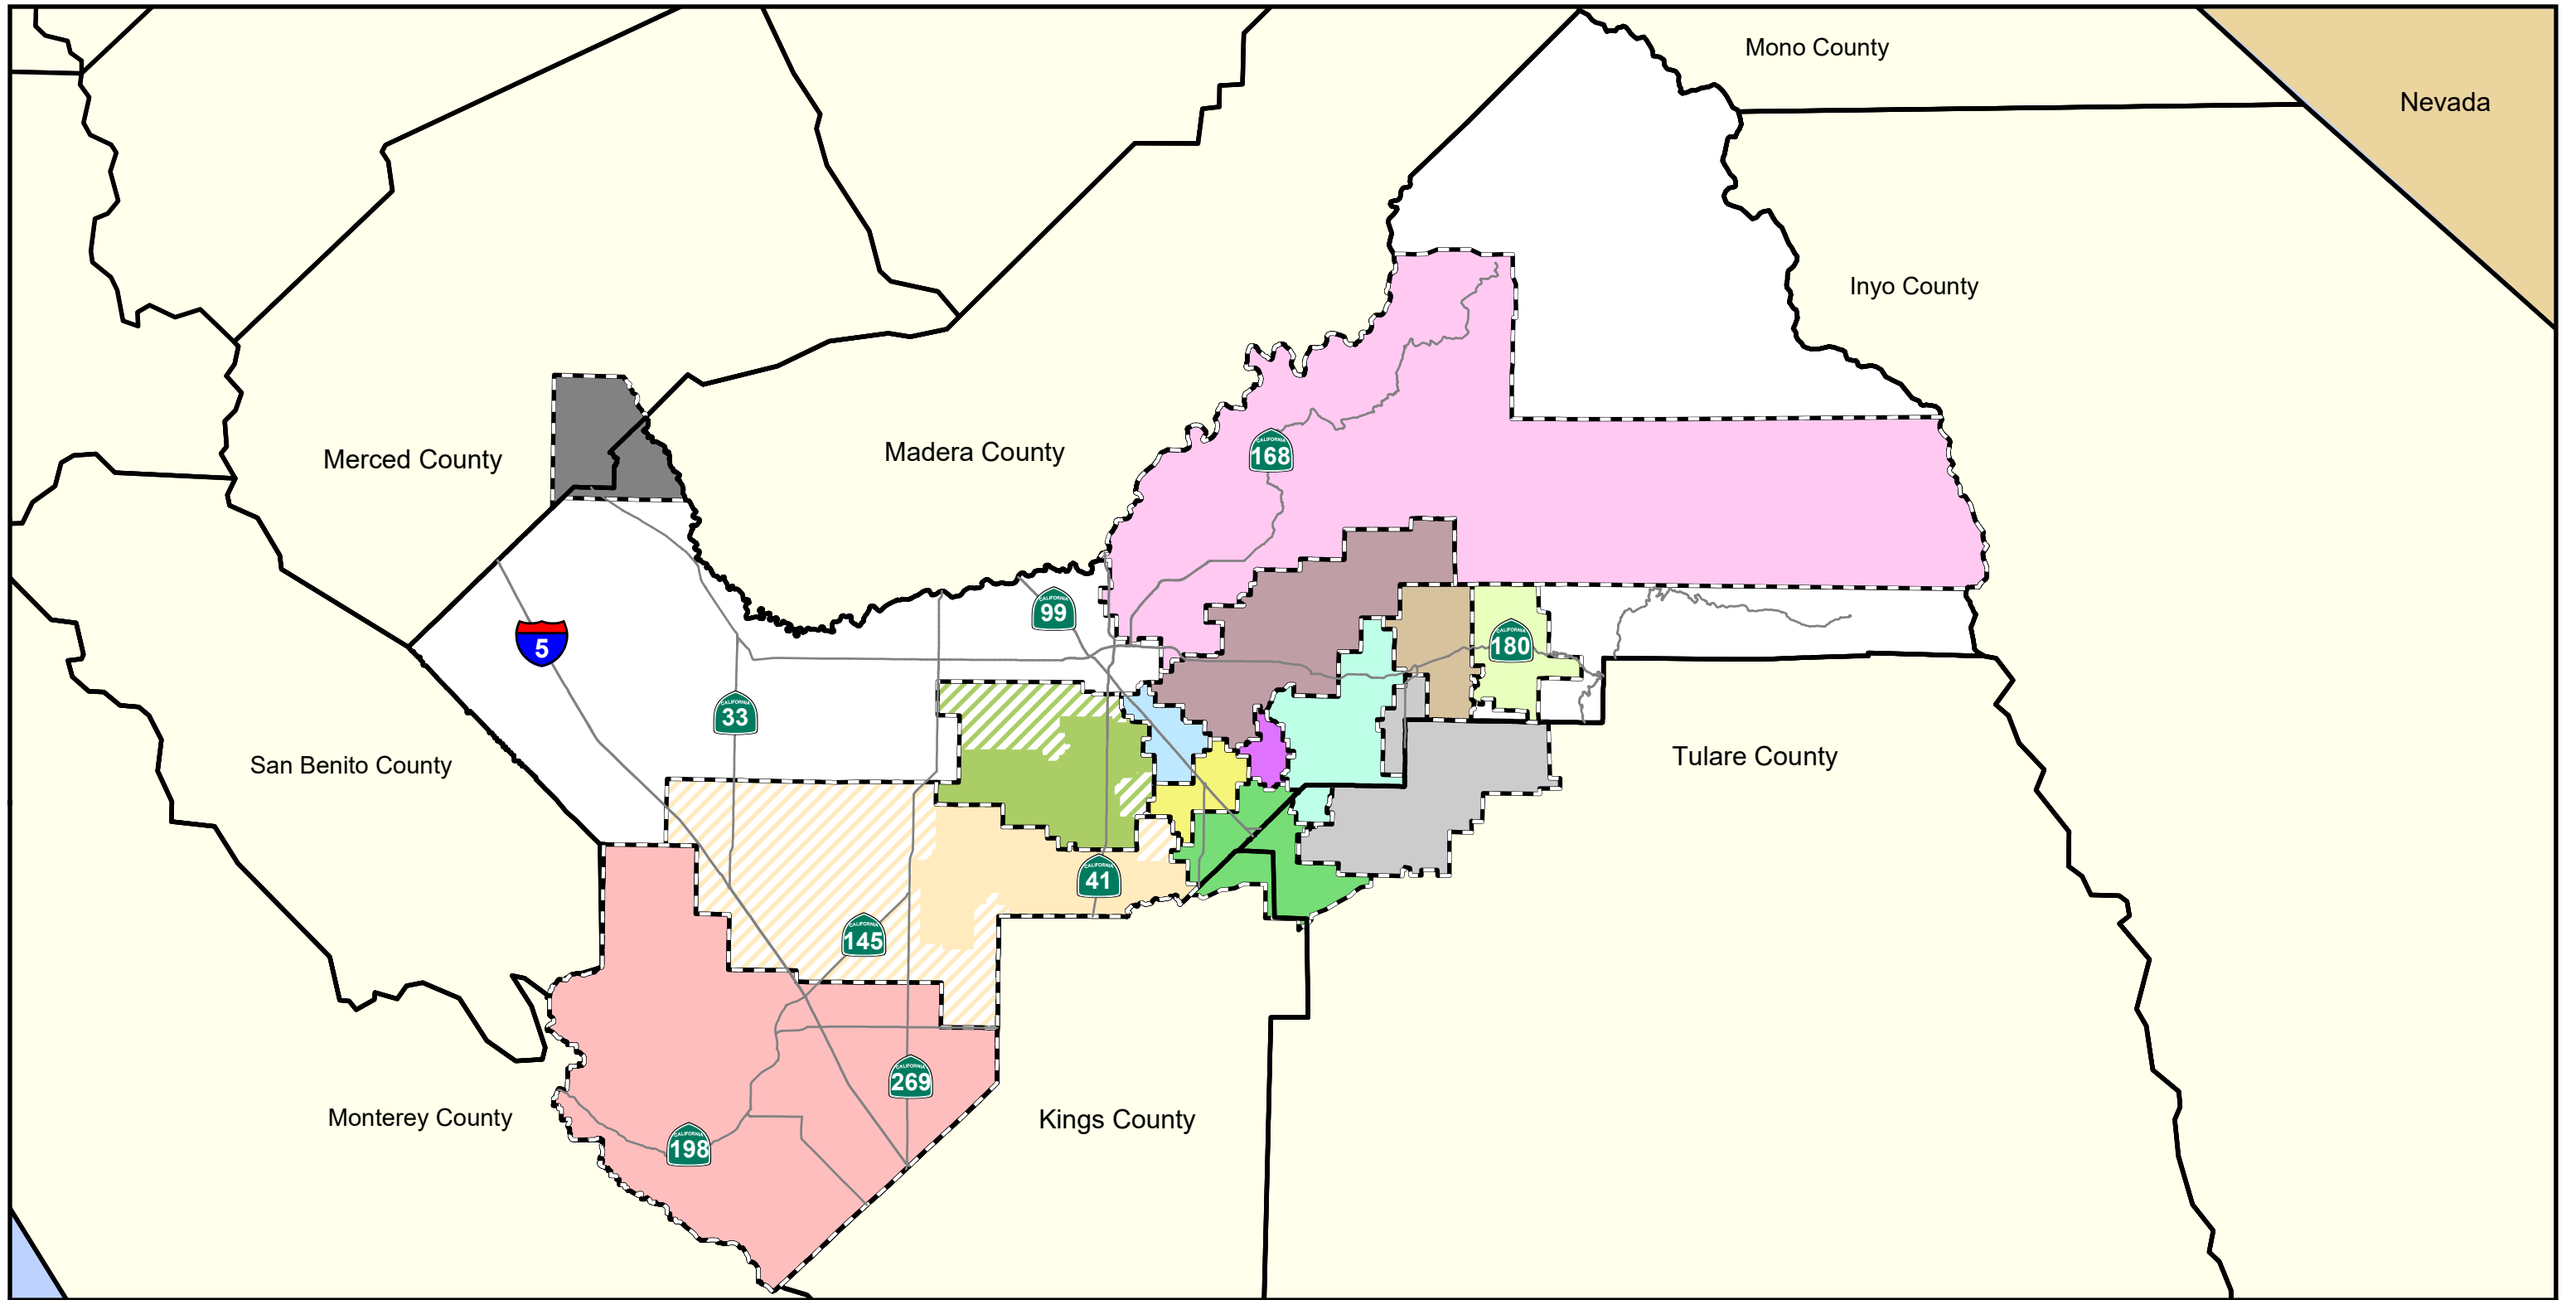

# Public Cemetery Districts in Fresno County

### Public Cemetery District

- |                  |           |                  |                   |
|------------------|-----------|------------------|-------------------|
| Clovis           | Fowler    | Parlier          | Selma             |
| Coalinga - Huron | Kingsburg | Reedley          | Squaw Valley      |
| Dunlap           | Oak Grove | Sanger / Del Rey | Washington Colony |

### Districts not under Fresno LAFCo Jurisdiction

- |           |
|-----------|
| Alta      |
| Dos Palos |

### District Sphere of Influence

- |                   |
|-------------------|
| Oak Grove         |
| Washington Colony |
| Sphere Boundary   |