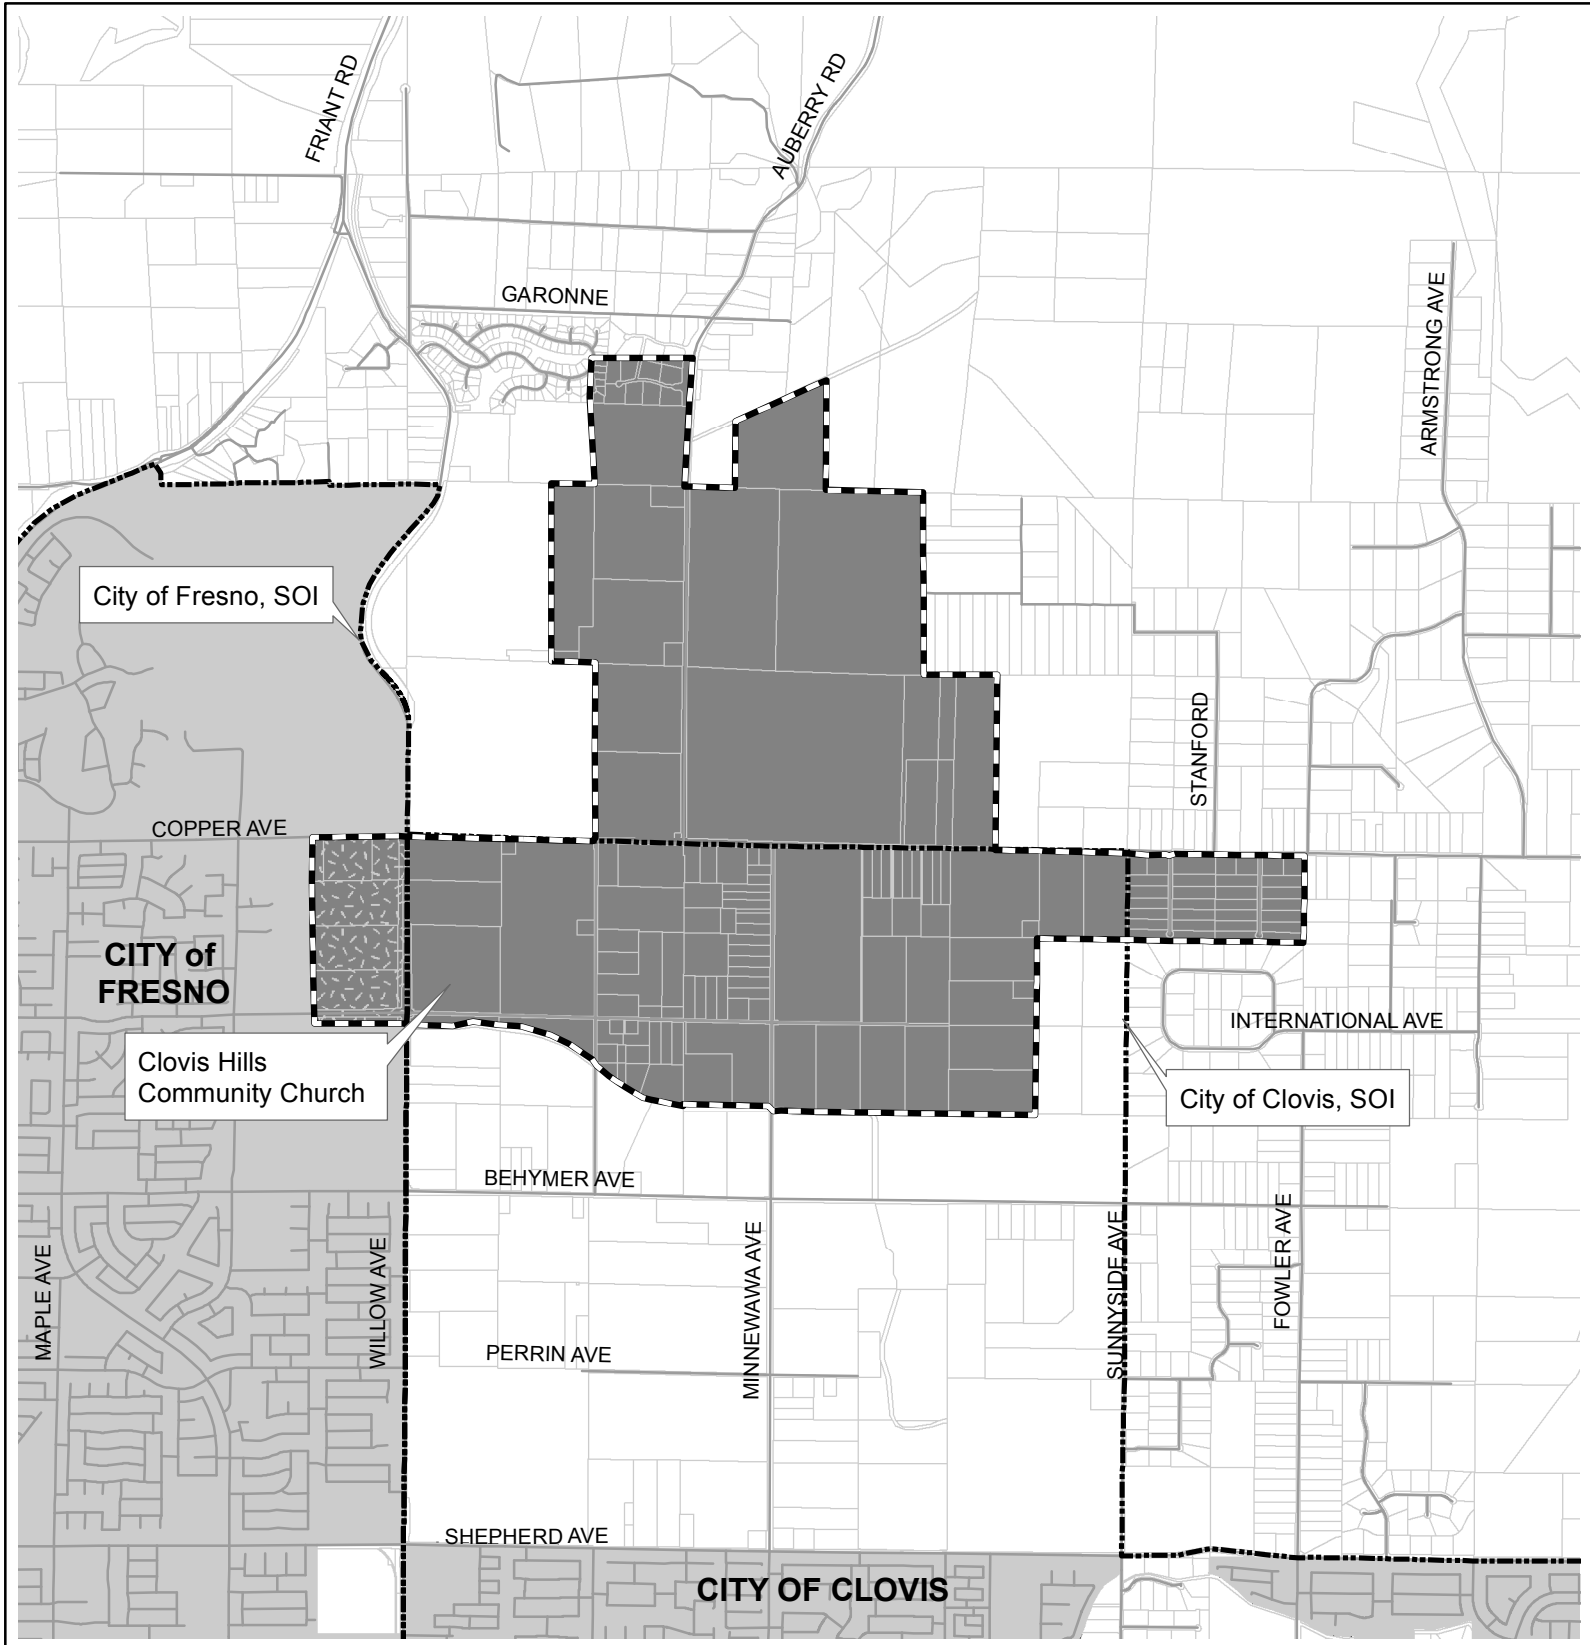

# Fresno Local Agency Formation Commission Garfield Water District

Services: Distribution of Irrigation Water

-  District SOI
-  District Service Area
-  City Overlapping District
-  City Areas

District Formed: 1956  
 SOI Adopted: 11/26/1975  
 SOI Updated: 04/13/2016

Map Date: April 2016  
 District Area: 1,809 Acres  
 Sphere Area: 1,809 Acres