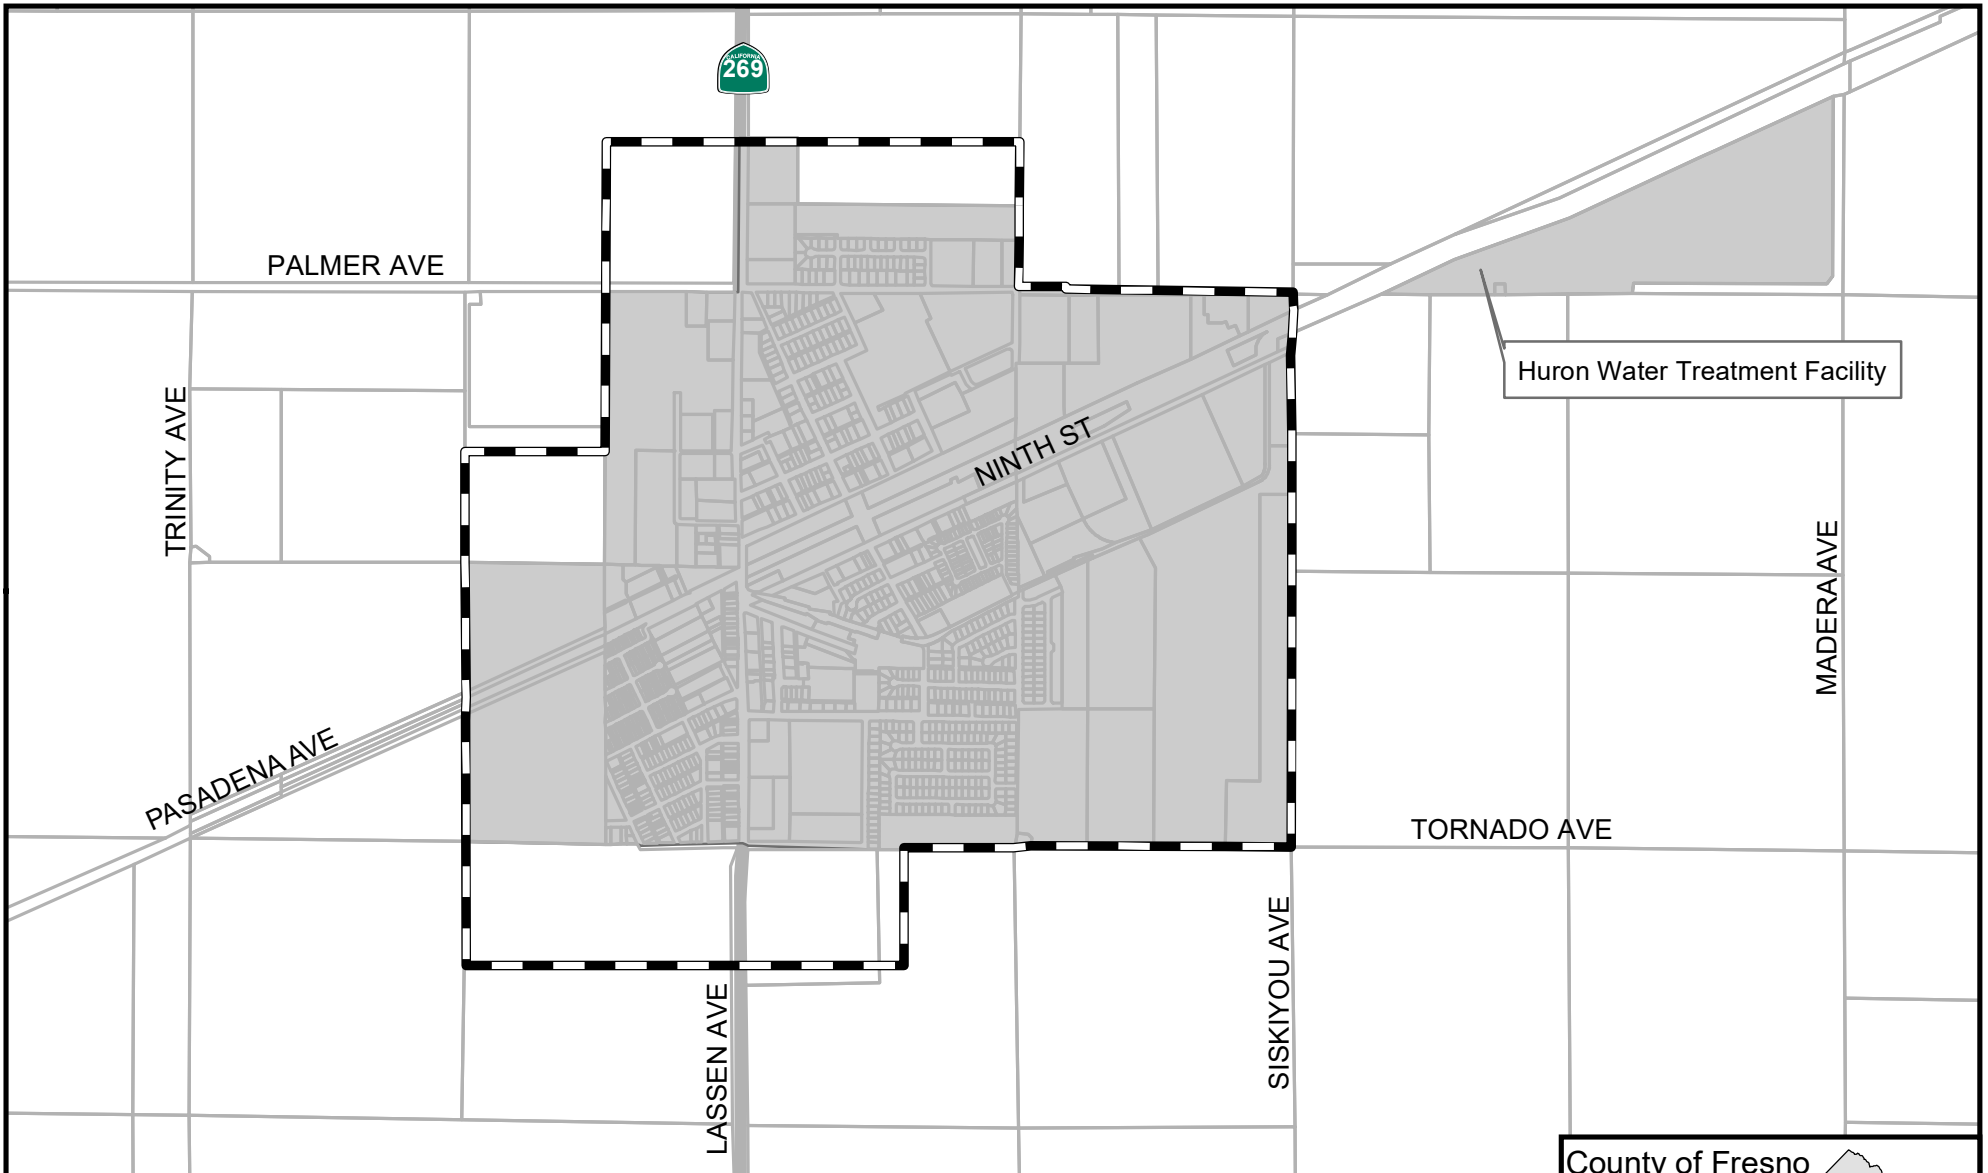

City of Huron

Fresno Local Agency Formation Commission

-  Sphere of influence
-  City limits

Incorporated: 1951
Sphere updated: 9/12/2007
City limits: 1,041 Acres
Sphere area: 1,170 Acres

Map prepared: 03/21/2019

County of Fresno