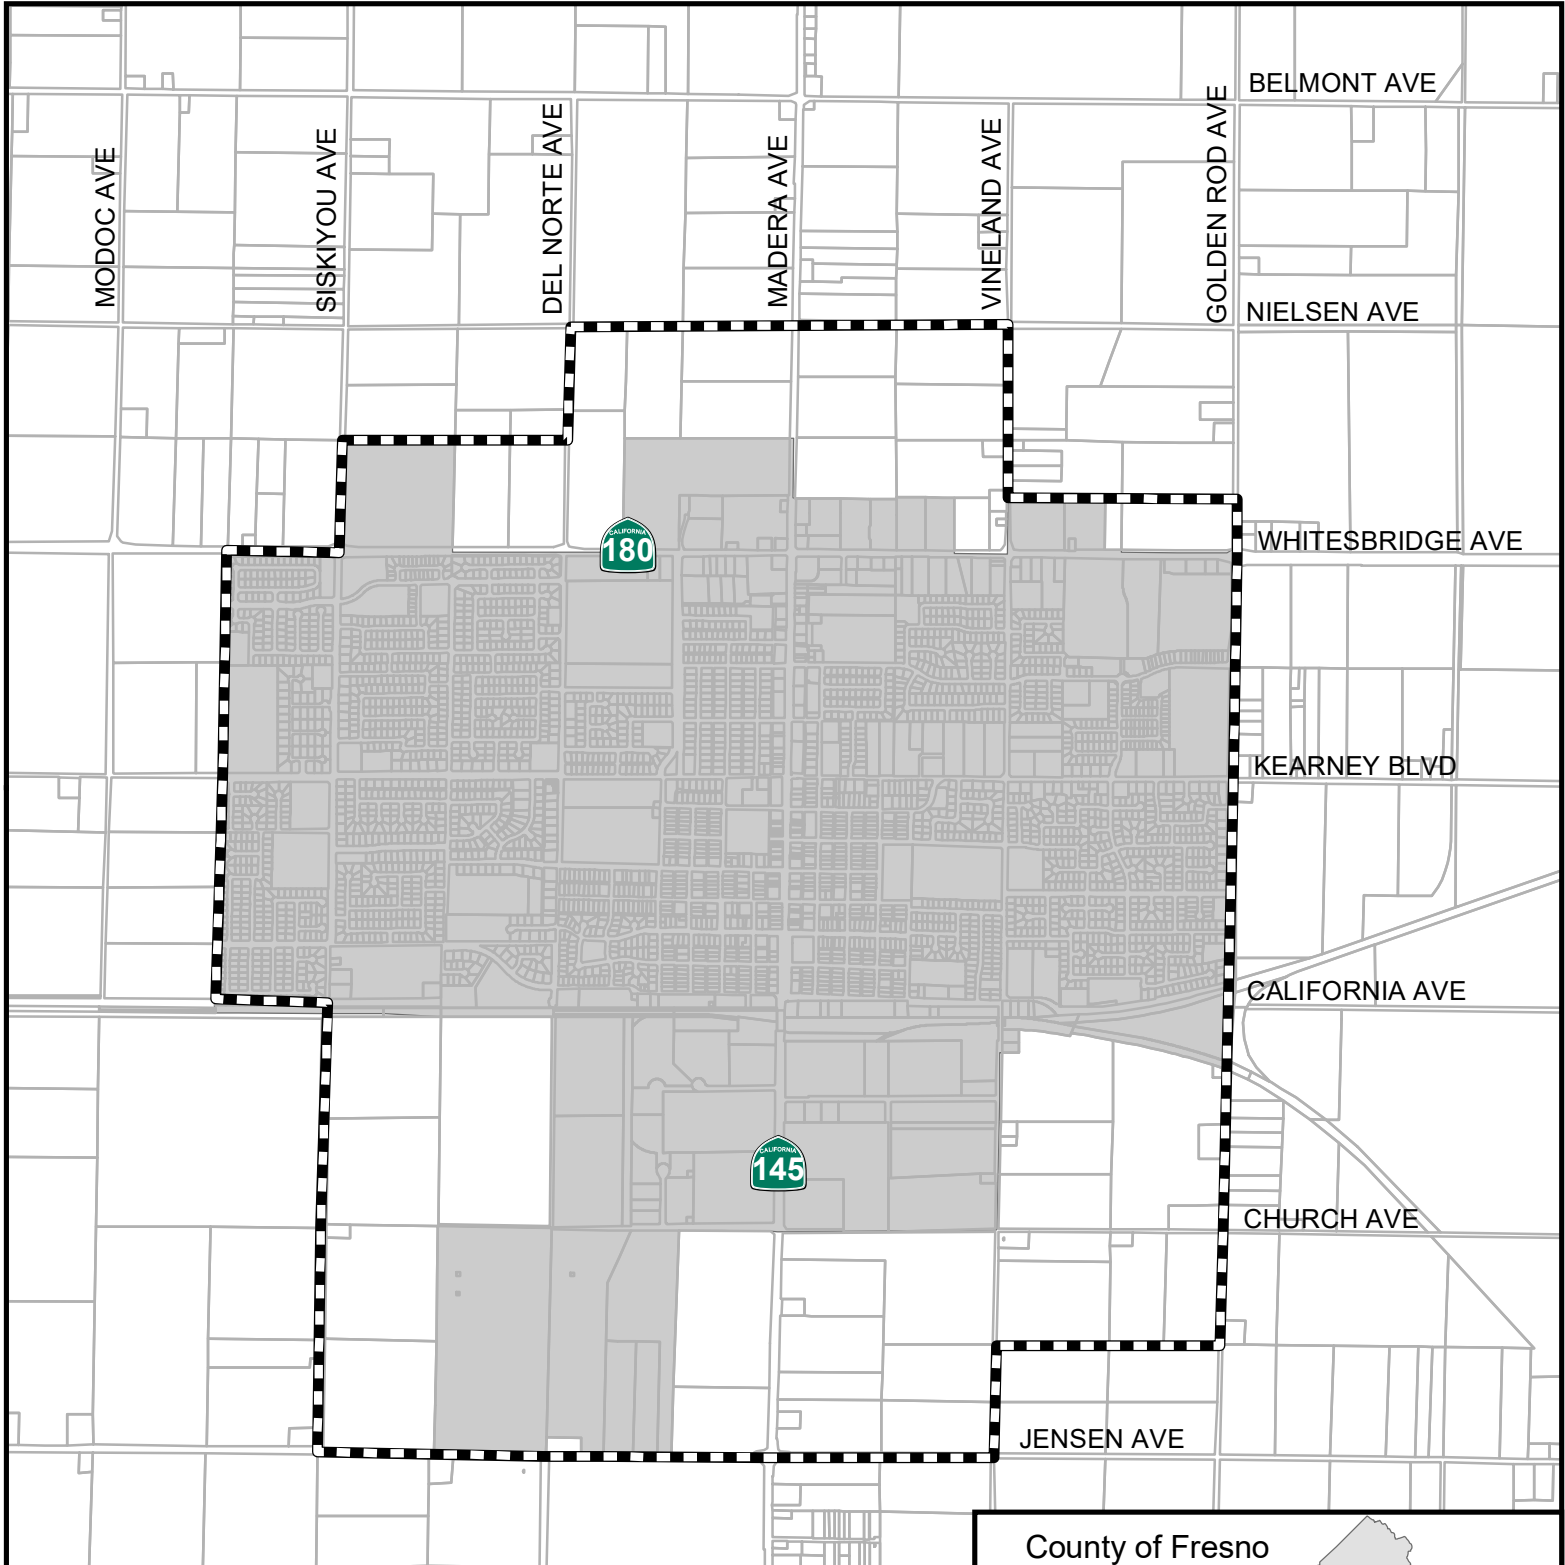

City of Kerman

Fresno Local Agency Formation Commission

-  Sphere of influence
-  City limits

Incorporated: 1946
Sphere updated: 8/22/2007
City limits: 2,129 Acres
Sphere area: 3,092 Acres

Map prepared: 05/27/2020

County of Fresno