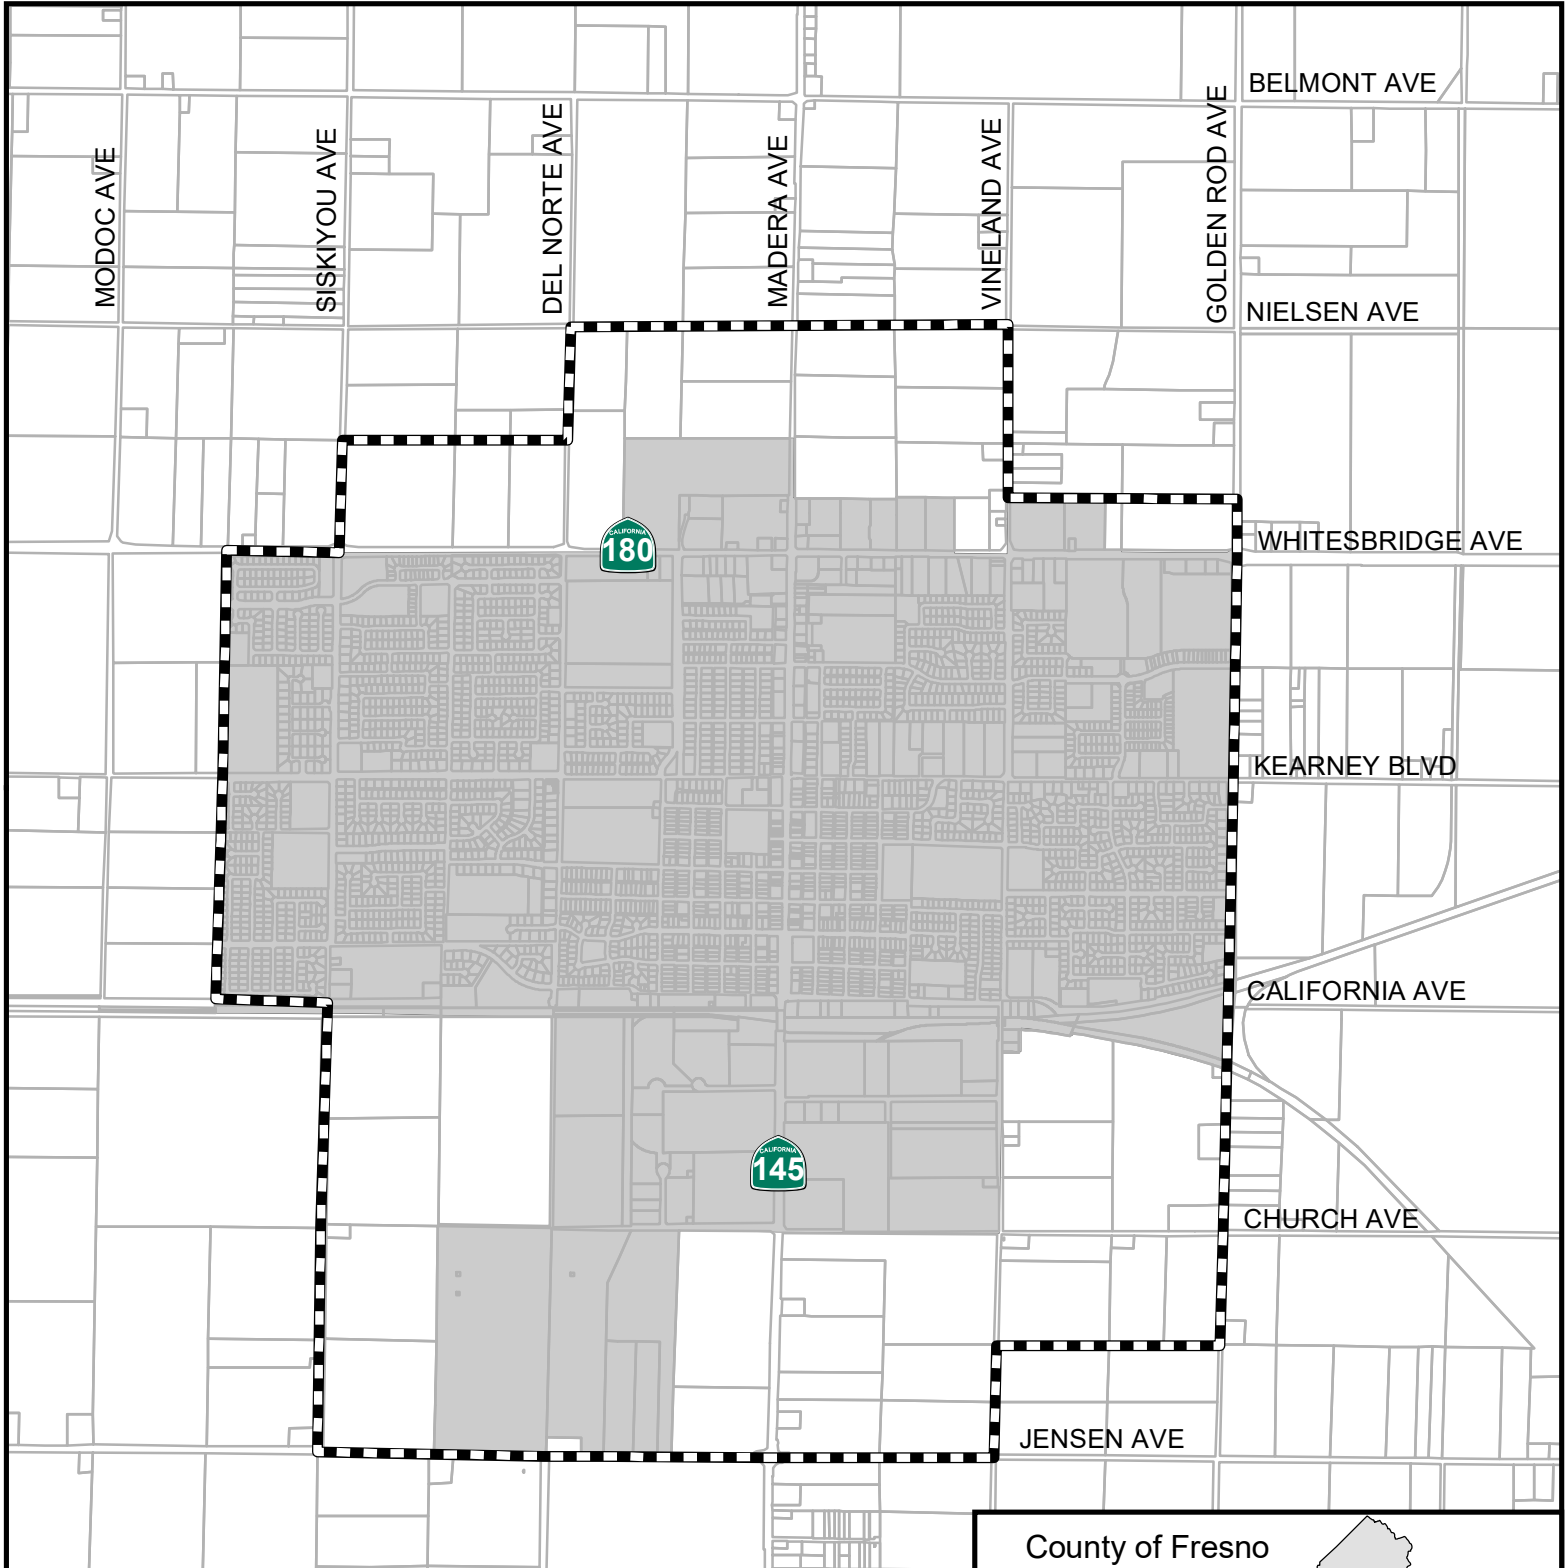

City of Kerman

Fresno Local Agency Formation Commission

-  Sphere of influence
-  City limits

Incorporated: 1946
Sphere updated: 8/22/2007
City limits: 2,089 Acres
Sphere area: 3,092 Acres

Map prepared: 03/26/2019

County of Fresno