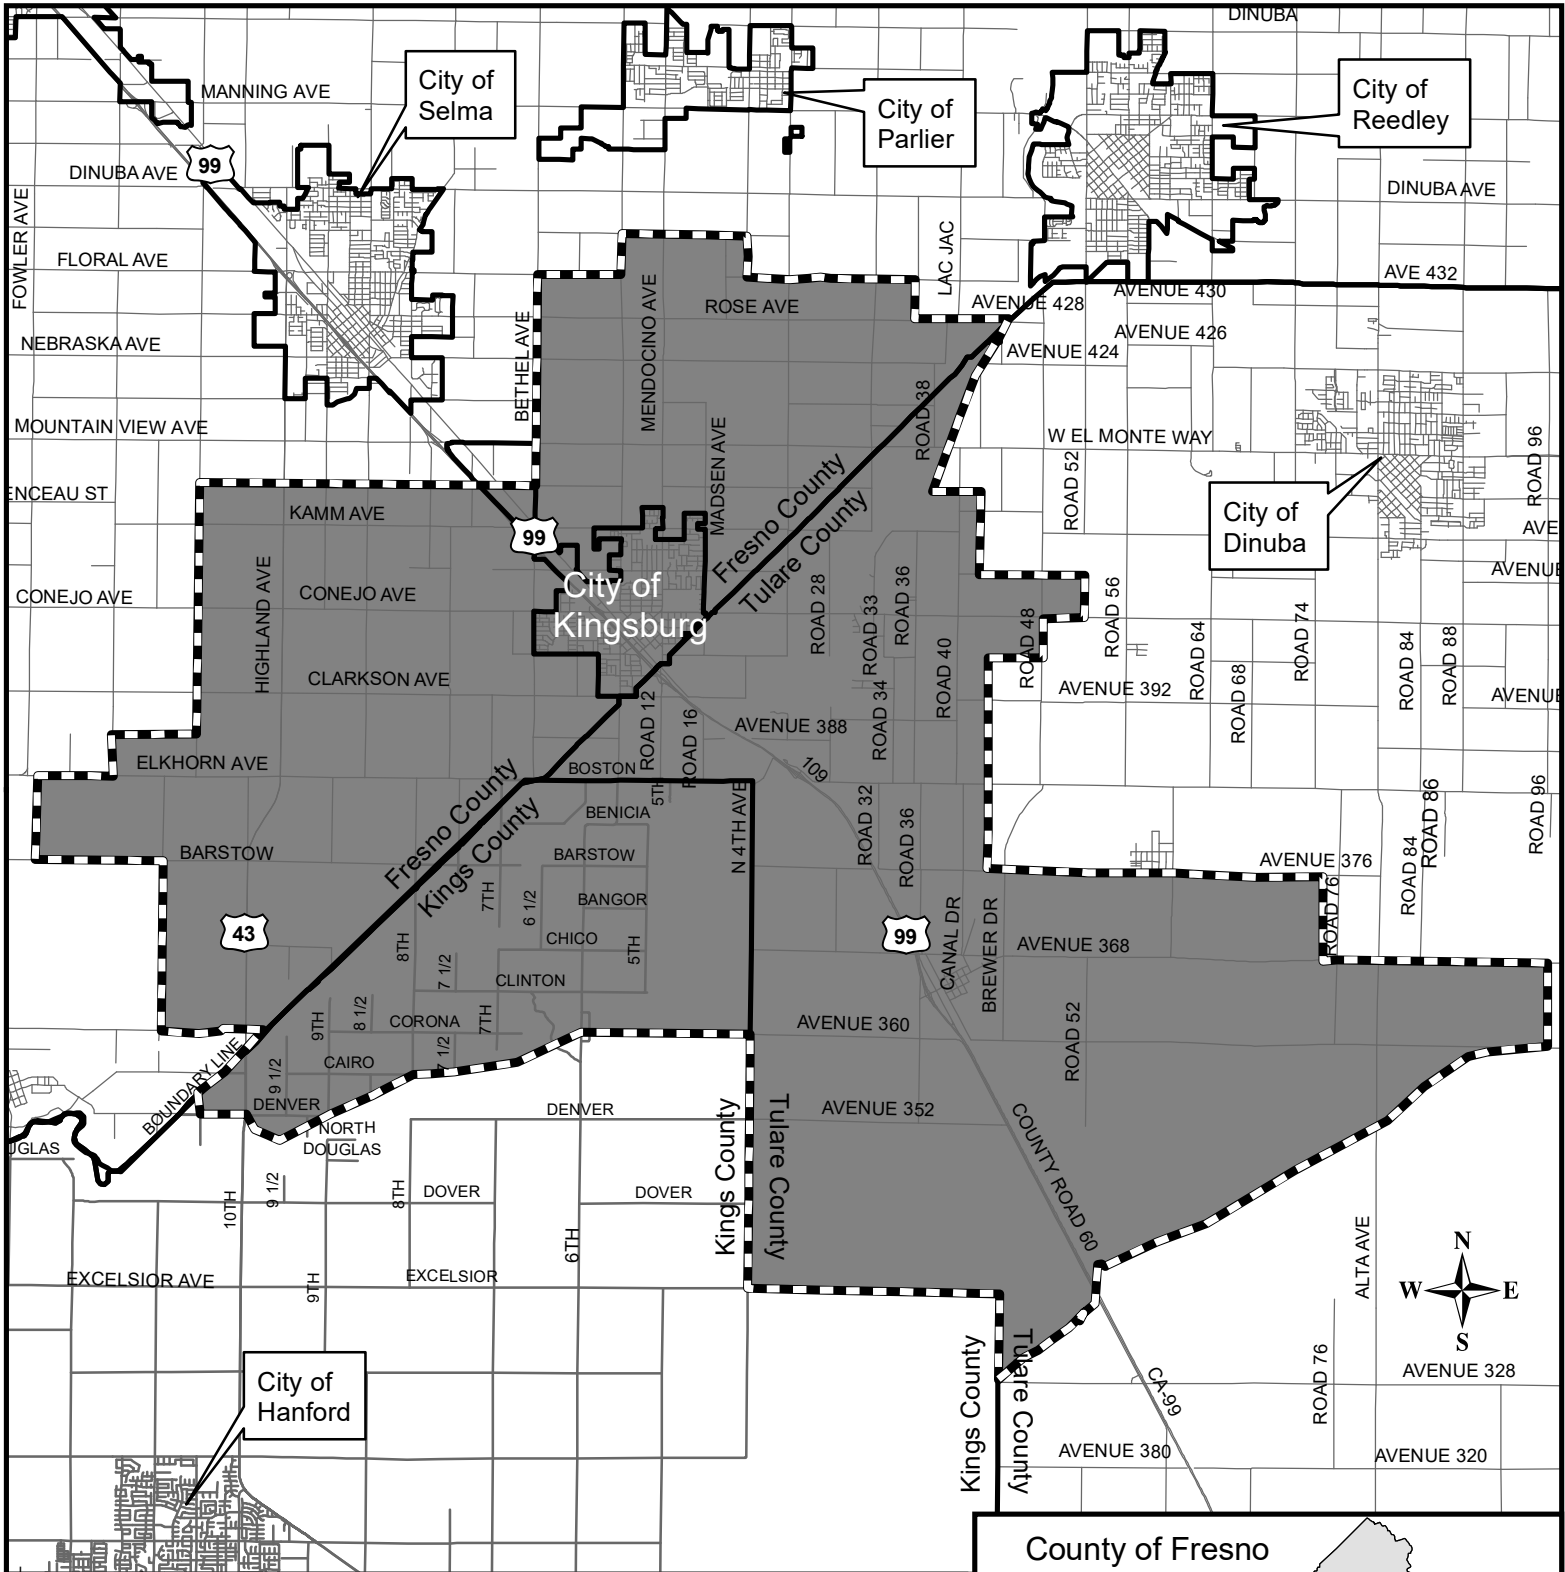

# Kingsburg Cemetery District

Authorized Services: Burial & Interment of Human Remains

## Fresno Local Agency Formation Commission

-  District sphere of influence
-  District service area
-  City limits

Formation: 1925  
 Sphere updated: 09/13/2017  
 District area: 71,710 acres  
 Sphere area: 71,710 acres

Map prepared: 08/15/2017