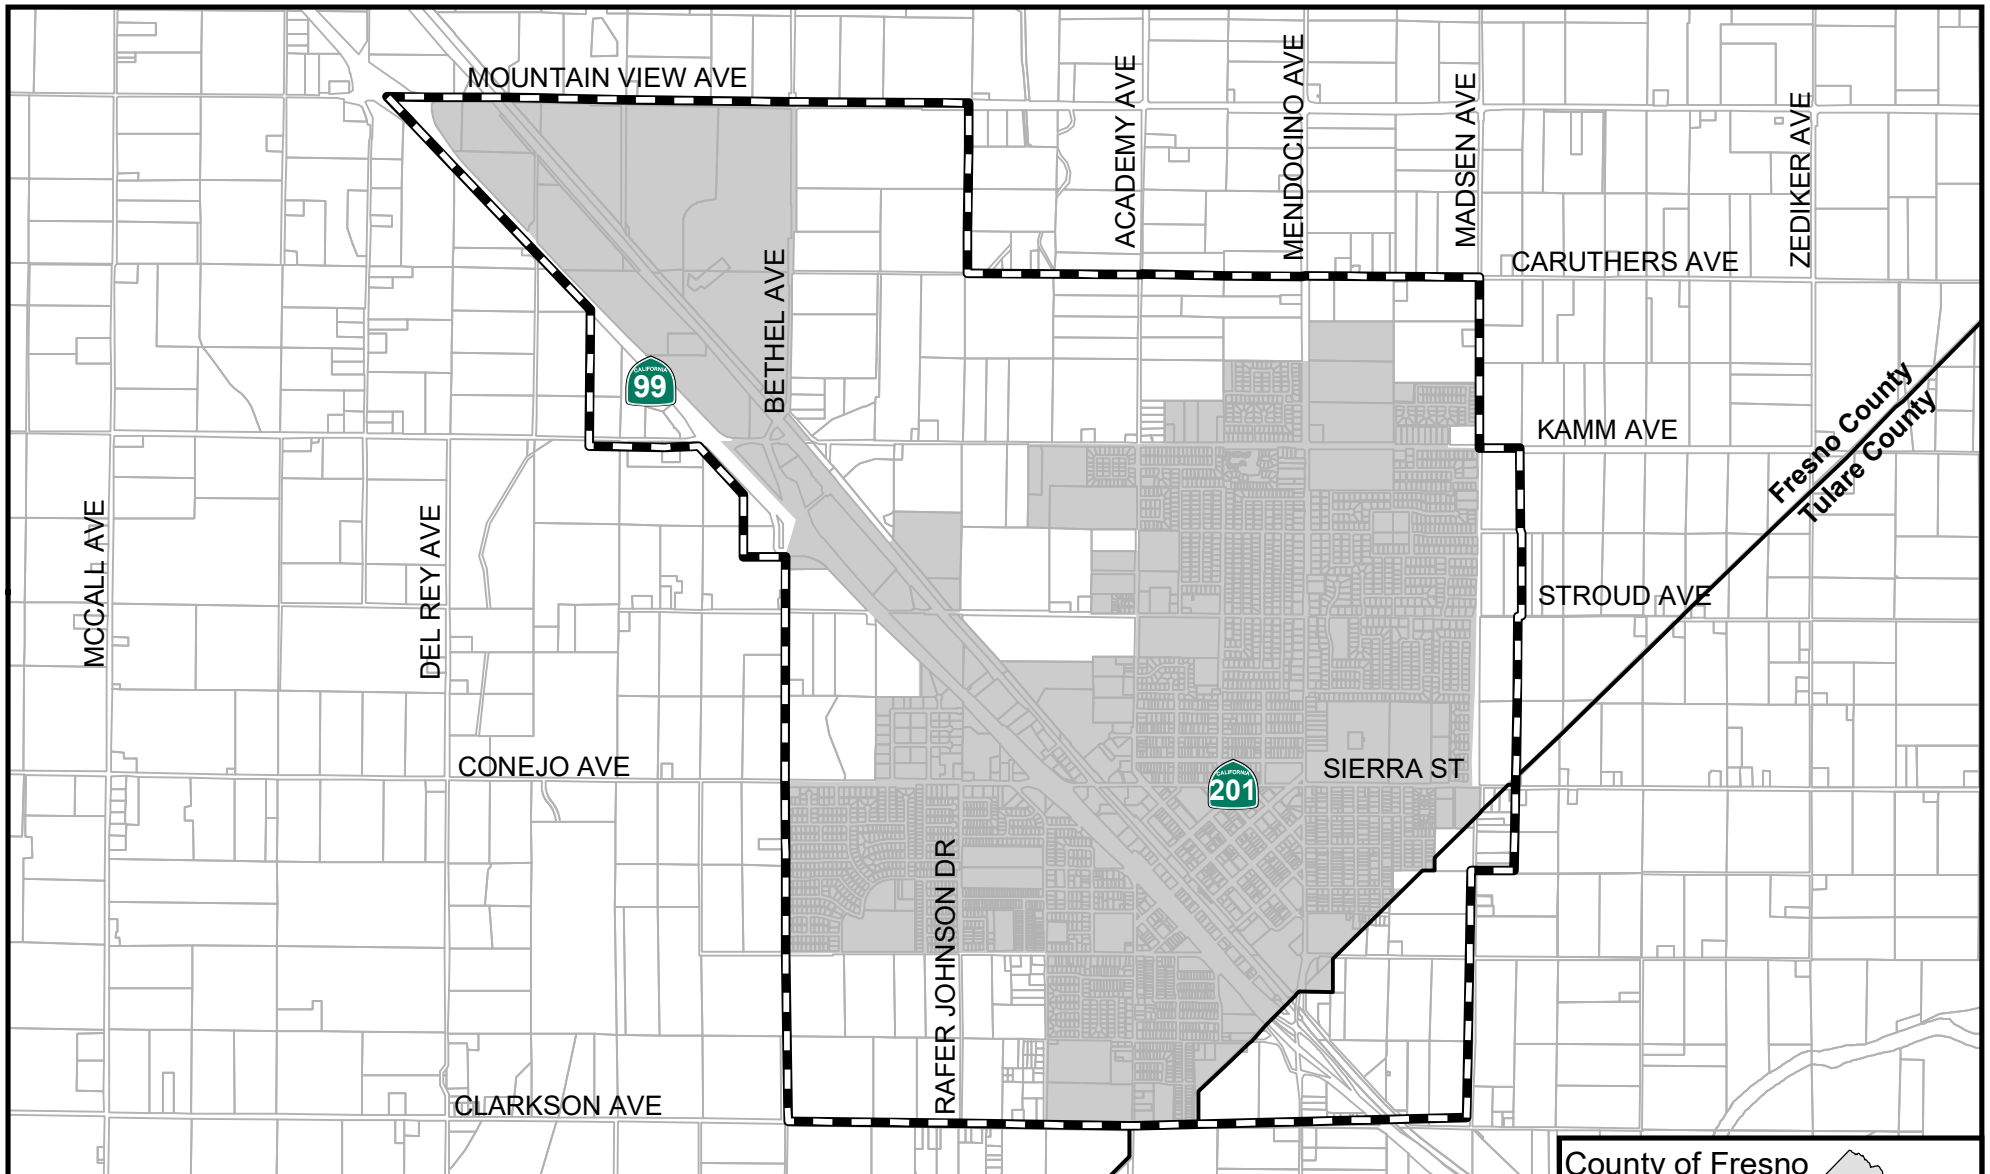

City of Kingsburg

Fresno Local Agency Formation Commission

-  Sphere of influence
-  City limits

Incorporated: 1908
 Sphere updated: 7/11/2007
 City limits: 2,357 Acres
 Sphere area: 4,019 Acres

Map prepared: 06/06/2019

County of Fresno