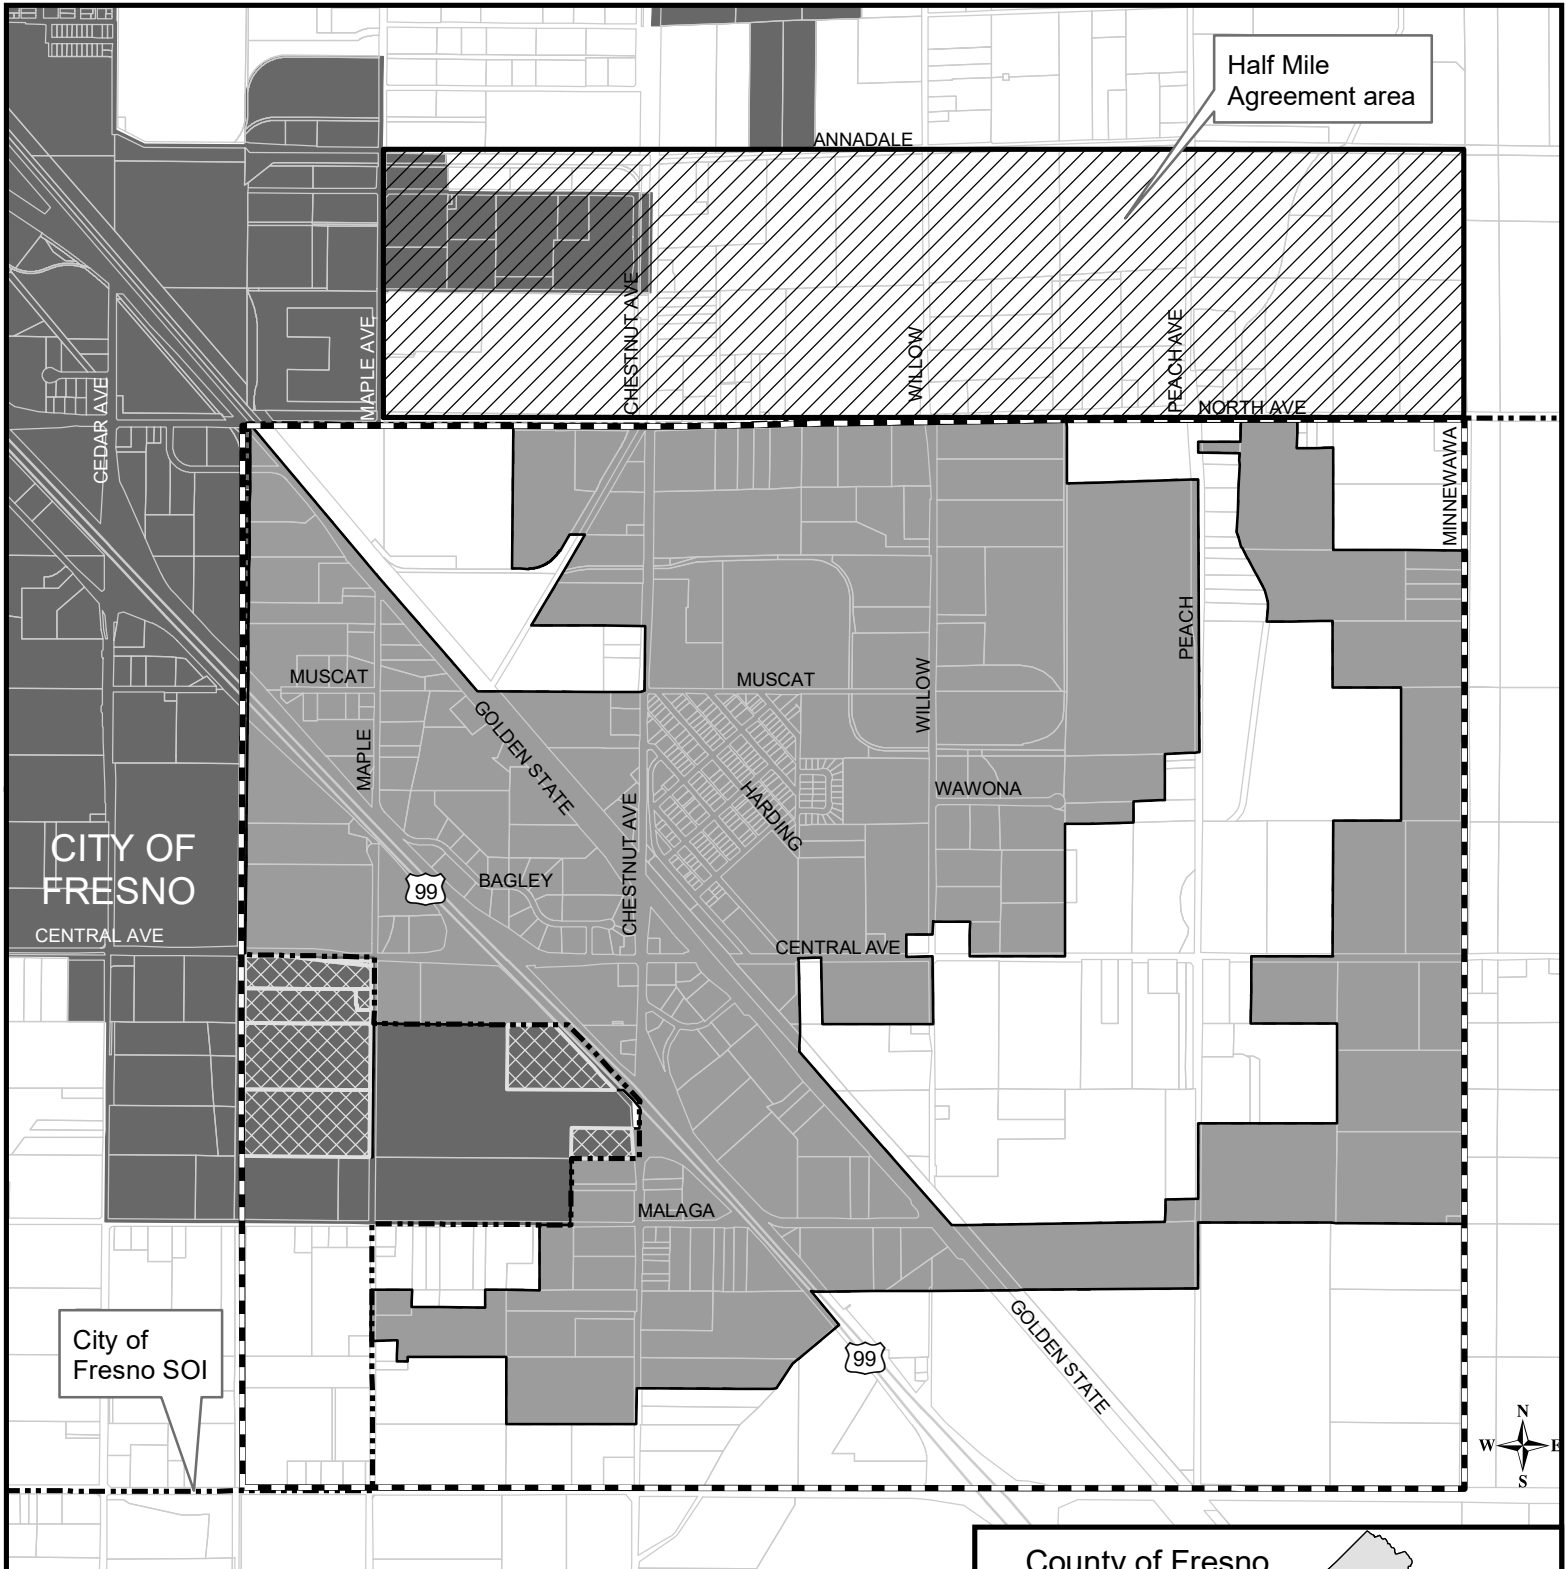

Malaga County Water District

Services: water, sewer, park and recreation

Fresno Local Agency Formation Commission

-  District SOI
-  Fresno SOI
-  District overlapping city
-  City of Fresno
-  MCWD Service area

Formation: 1958
 Sphere updated: 10/10/2007
 District area: 1,624 acres
 Sphere area: 2,674 acres

Map prepared: 03/03/2017

County of Fresno

Extensions outside service area

Malaga County Water District

Extension of services outside agency's service area (GC sec. 56133)

Fresno Local Agency Formation Commission

Legend

-  Malaga County Water District SOI
-  Malaga County Water District
-  Affected Territory

Extended service: water
Authorized date: 12/03/2008
LAFCo Reso. No. OS-08-2
Map date: 08/25/2017