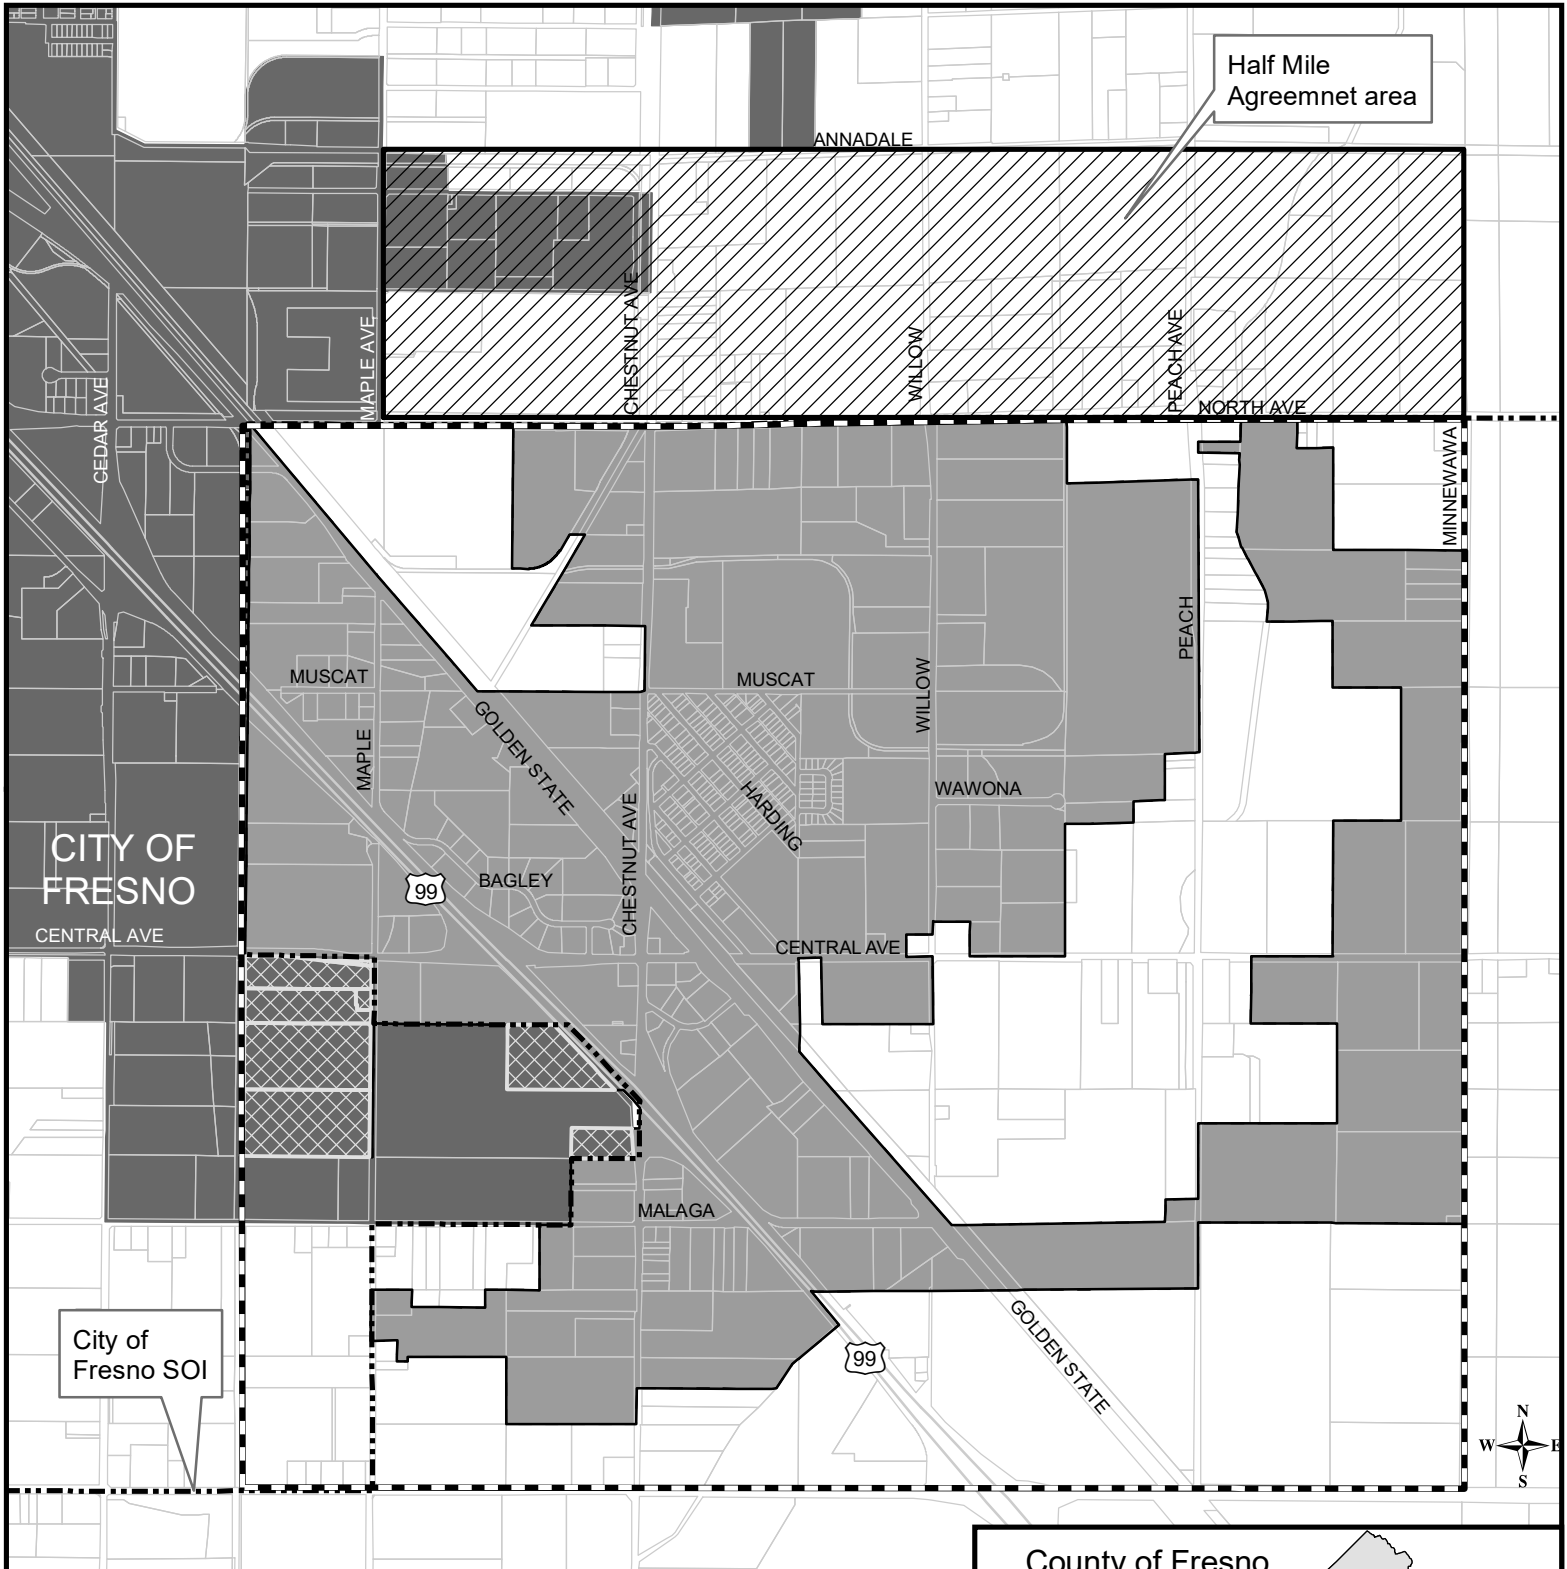

Malaga County Water District

Services: water, sewer, park and recreation

Fresno Local Agency Formation Commission

-  District SOI
-  Fresno SOI
-  District overlapping city
-  City of Fresno
-  MCWD Service area

Formation: 1958
 Sphere updated: 10/10/2007
 District area: 1,624 acres
 Sphere area: 2,674 acres

Map prepared: 03/03/2017

County of Fresno