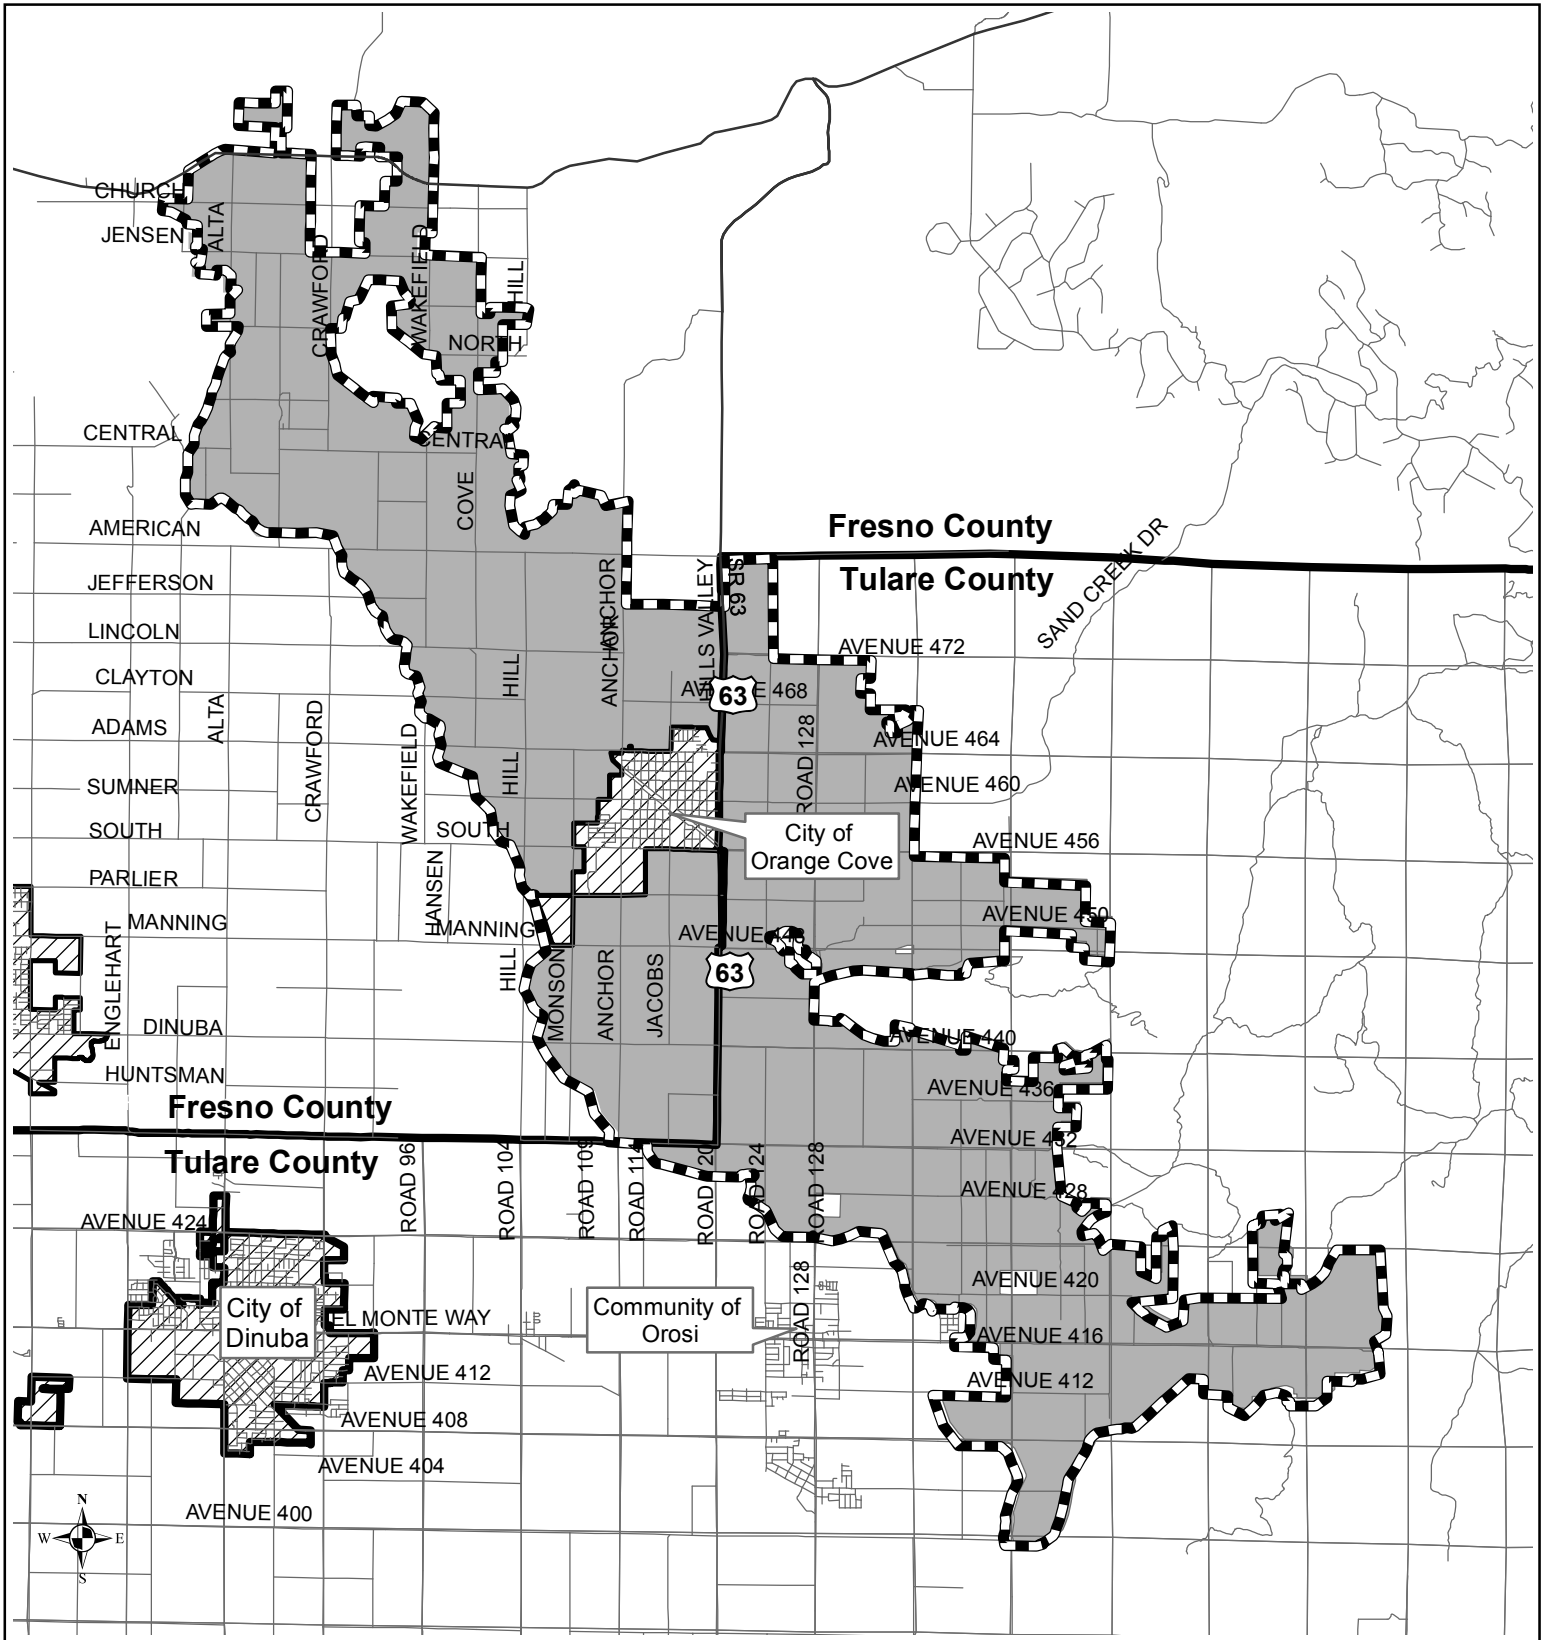

Fresno Local Agency Formation Commission Orange Cove Irrigation District

Note: Principal County, Fresno

-  OCID, Sphere of Influence
-  City Limits, Orange Cove
-  OCID, Service Area

District Formed: 1937
 SOI Adopted: 11/26/1975
 SOI Updated: 10/14/2015
 Map Date: 1/20/2016

Fresno County Service Area: 14,350 Acres
 Tulare County Service Area: 13,611 Acres
 Sphere Area: 27,961 Acres, Complete SOI