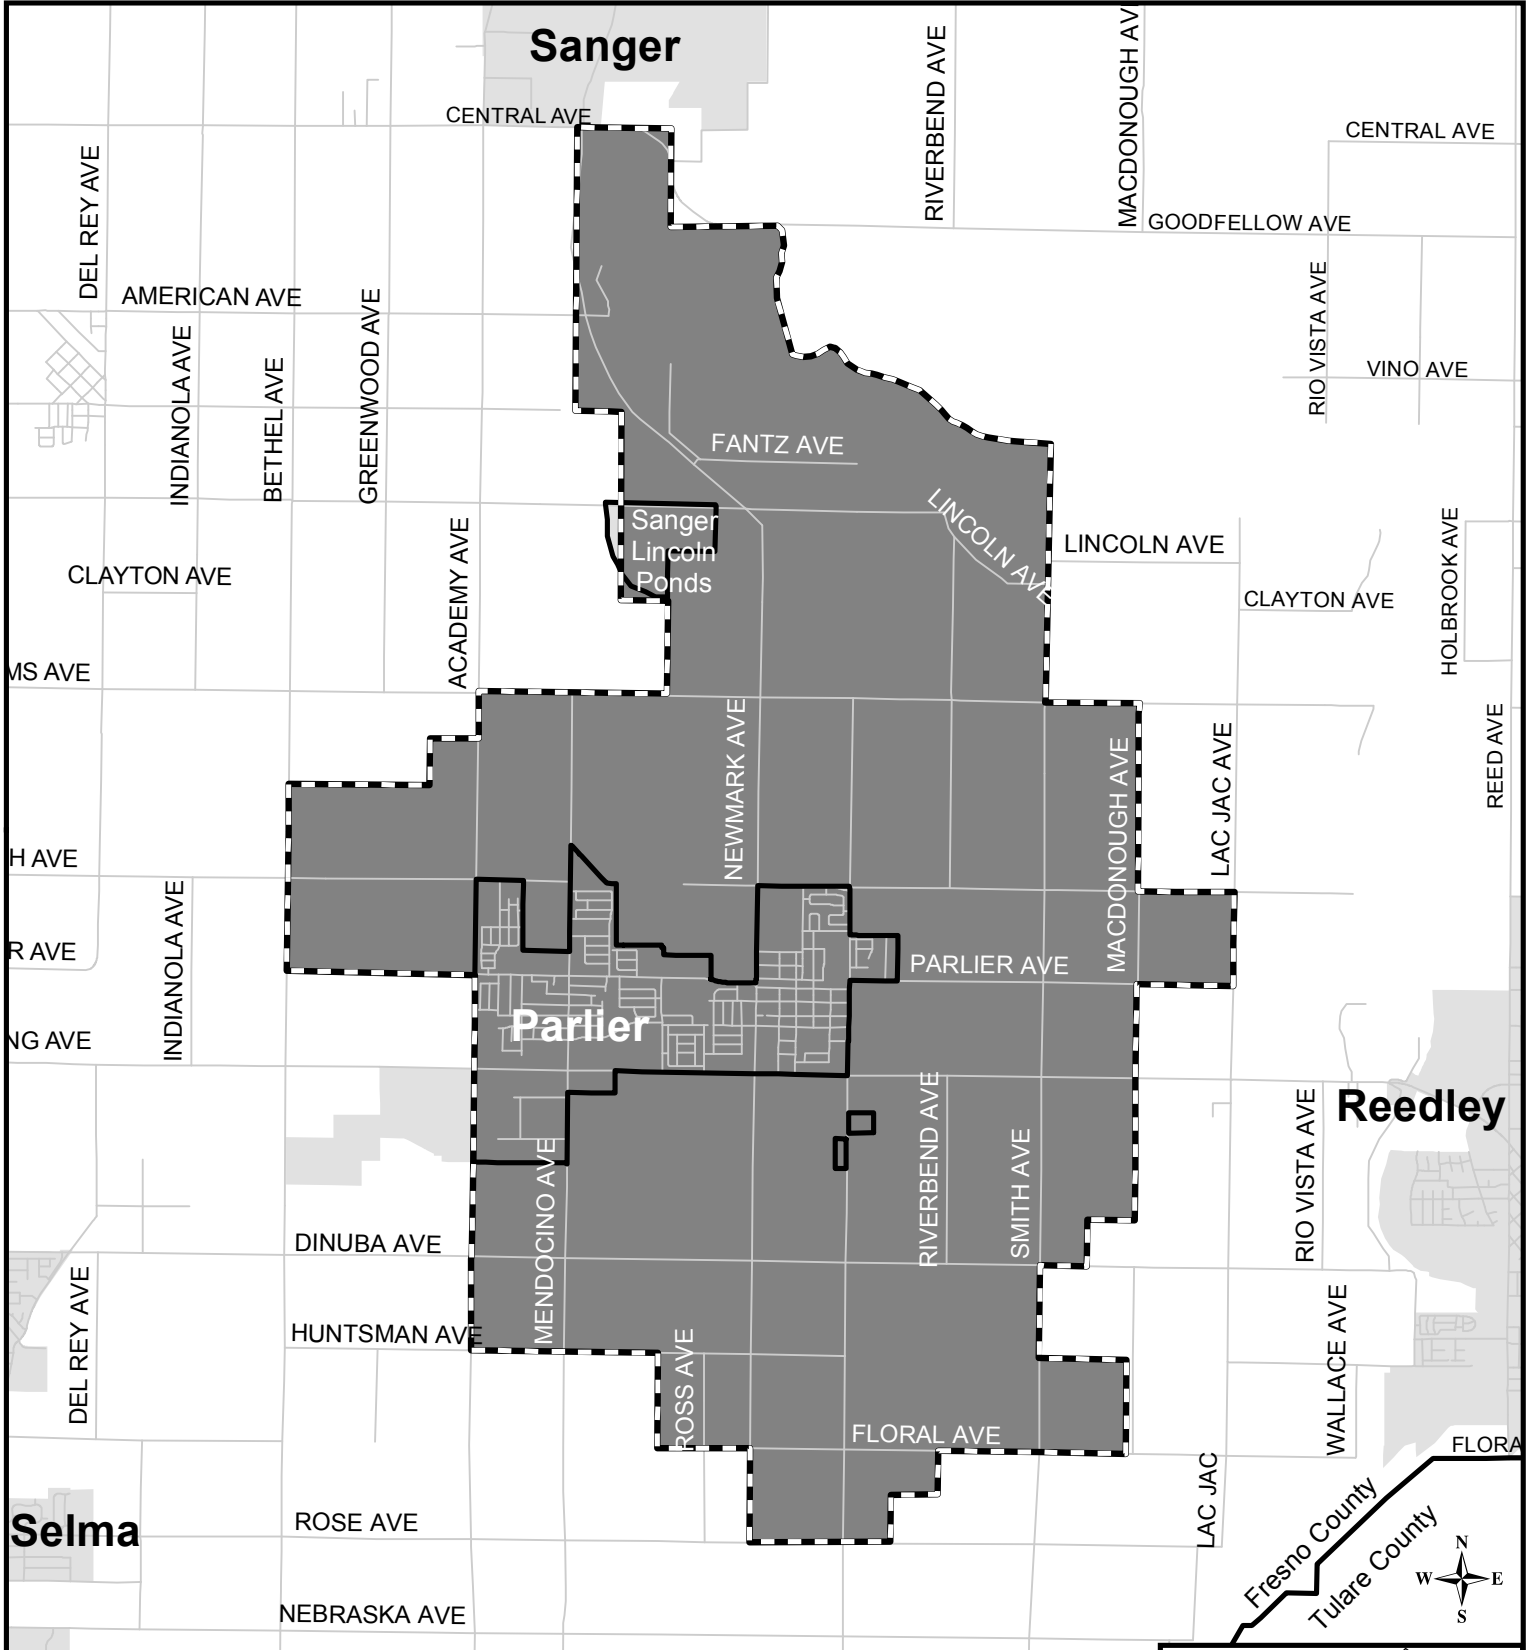

# Parlier Cemetery District

Authorized Services: Burial & Interment of Human Remains

Selma

Reedley

Parlier

Sanger

### Legend

- District Sphere of Influence
- District Service Area
- City Limits
- Cities Overlapping District

Formation: 1926  
 Sphere updated: 09/13/2017  
 District area: 12,681 Acres  
 Sphere area: 12,681 Acres  
 Map prepared: 08/15/2017