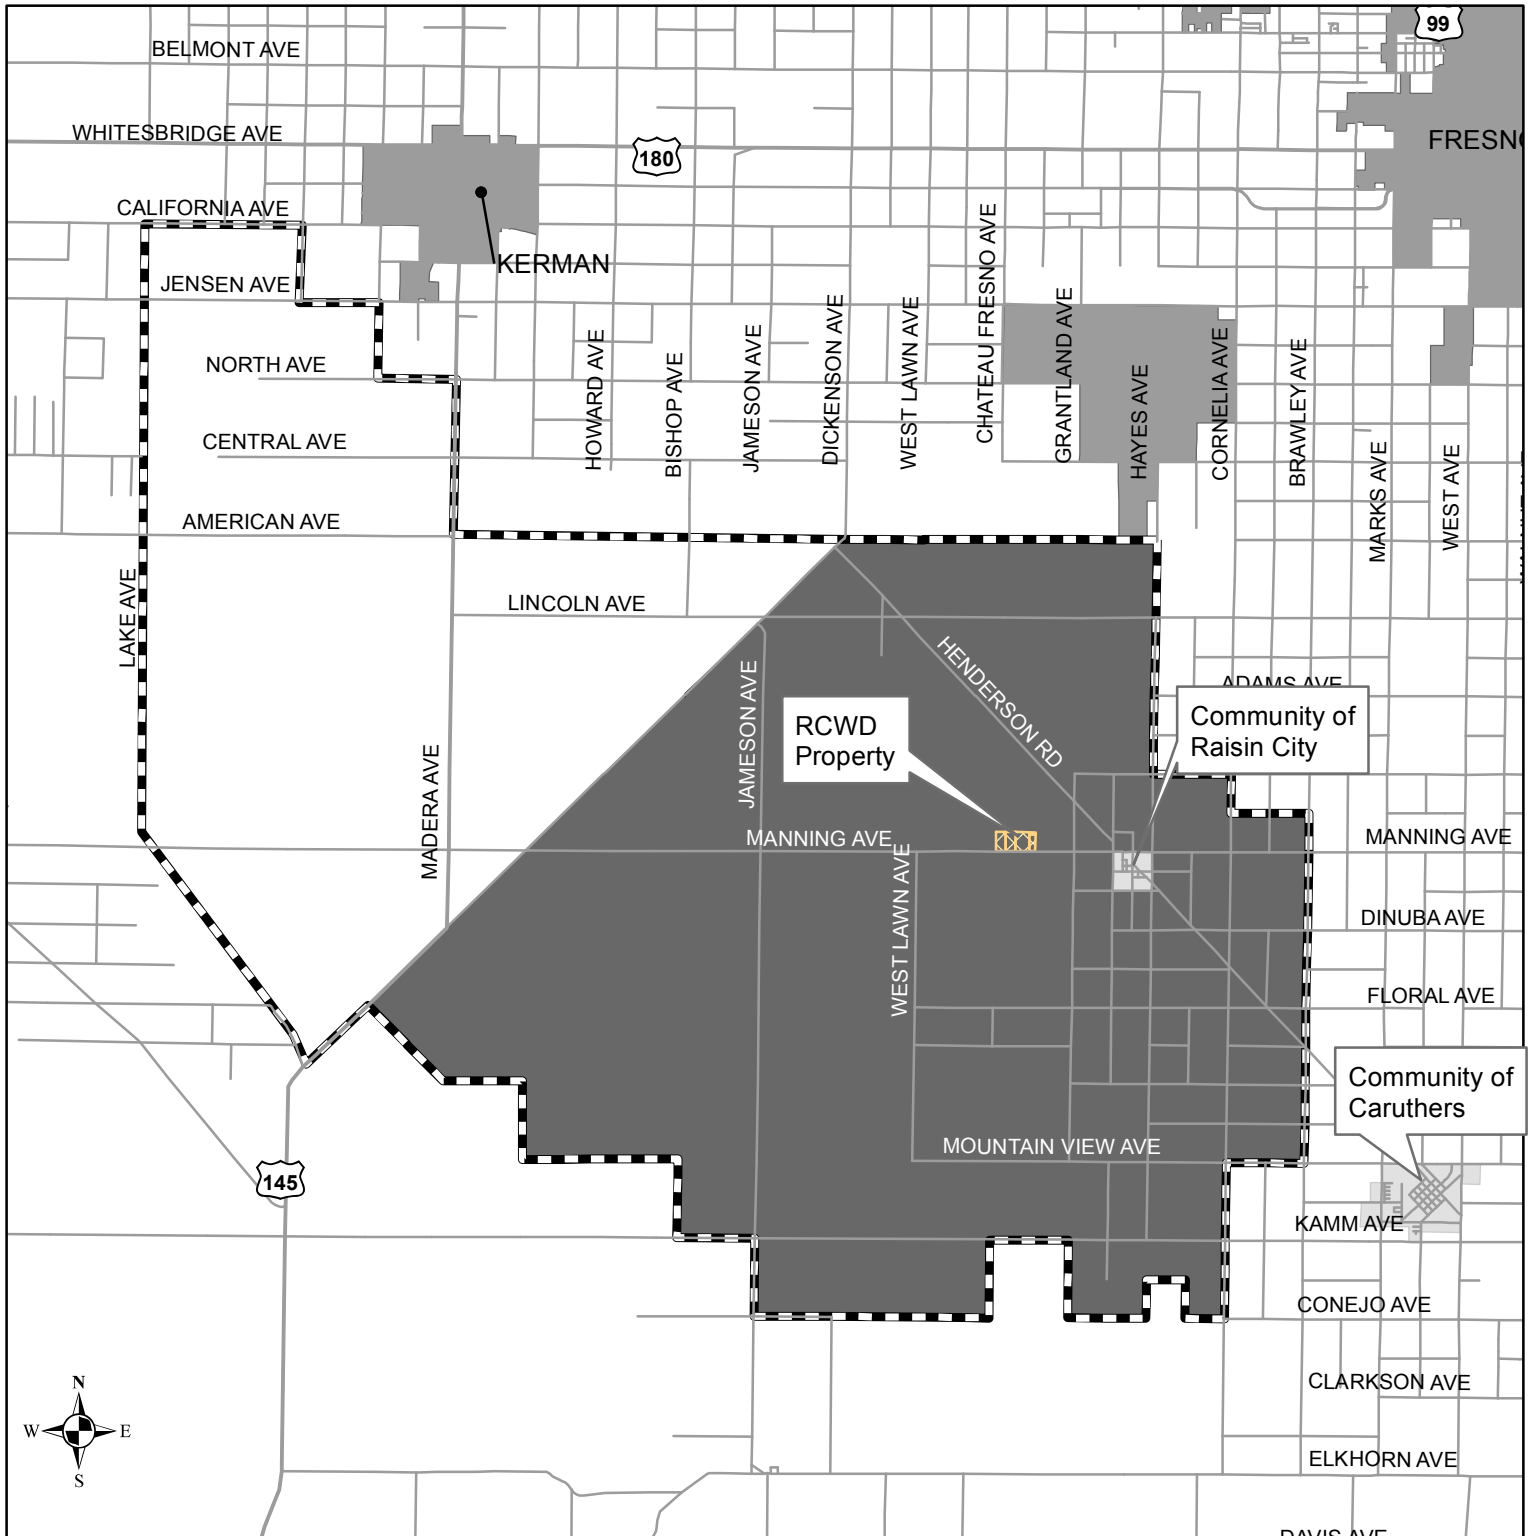

Fresno Local Agency Formation Commission

Raisin City Water District

Services: Plan for distribution of irrigation water.
 District does not provide direct surface water supply.

-  Property Owned by RCWD
-  District SOI
-  District Area
-  City Areas

District Formed: 1962
 SOI Adopted: 11/26/1975
 SOI Updated: 10/14/2015

Map Date: October 14, 2015
 District Area: 51,719 Acres
 Sphere Area: 80,125 Acres