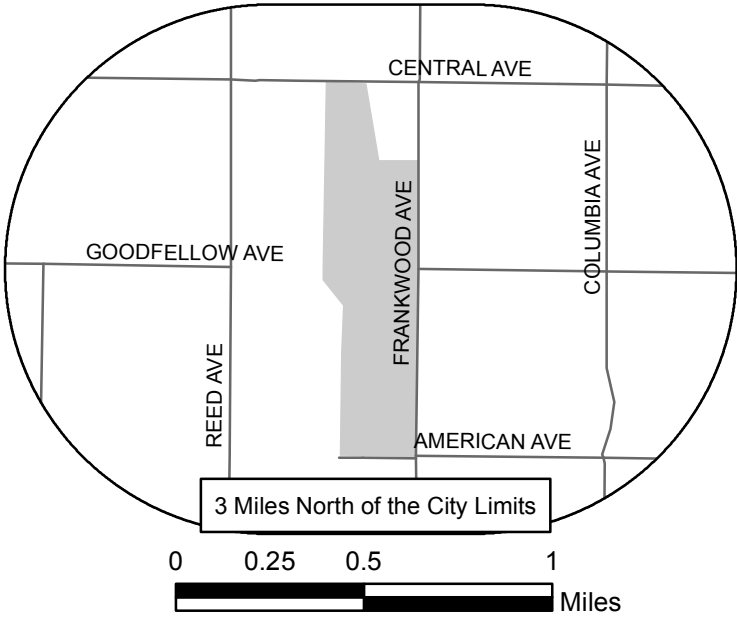

CITY OF REEDLEY

Incorporated: 1913
 SOI Adopted: 8/27/1977
 SOI Updated: 9/05/2012
 Map Date: December 2015

Legend

-  Sphere of Influence
-  City Limits

FRESNO LOCAL AGENCY FORMATION COMMISSION CITY OF REEDLEY SPHERE OF INFLUENCE

Sphere Area 4,760 Acres
 City Area 3,457 Acres