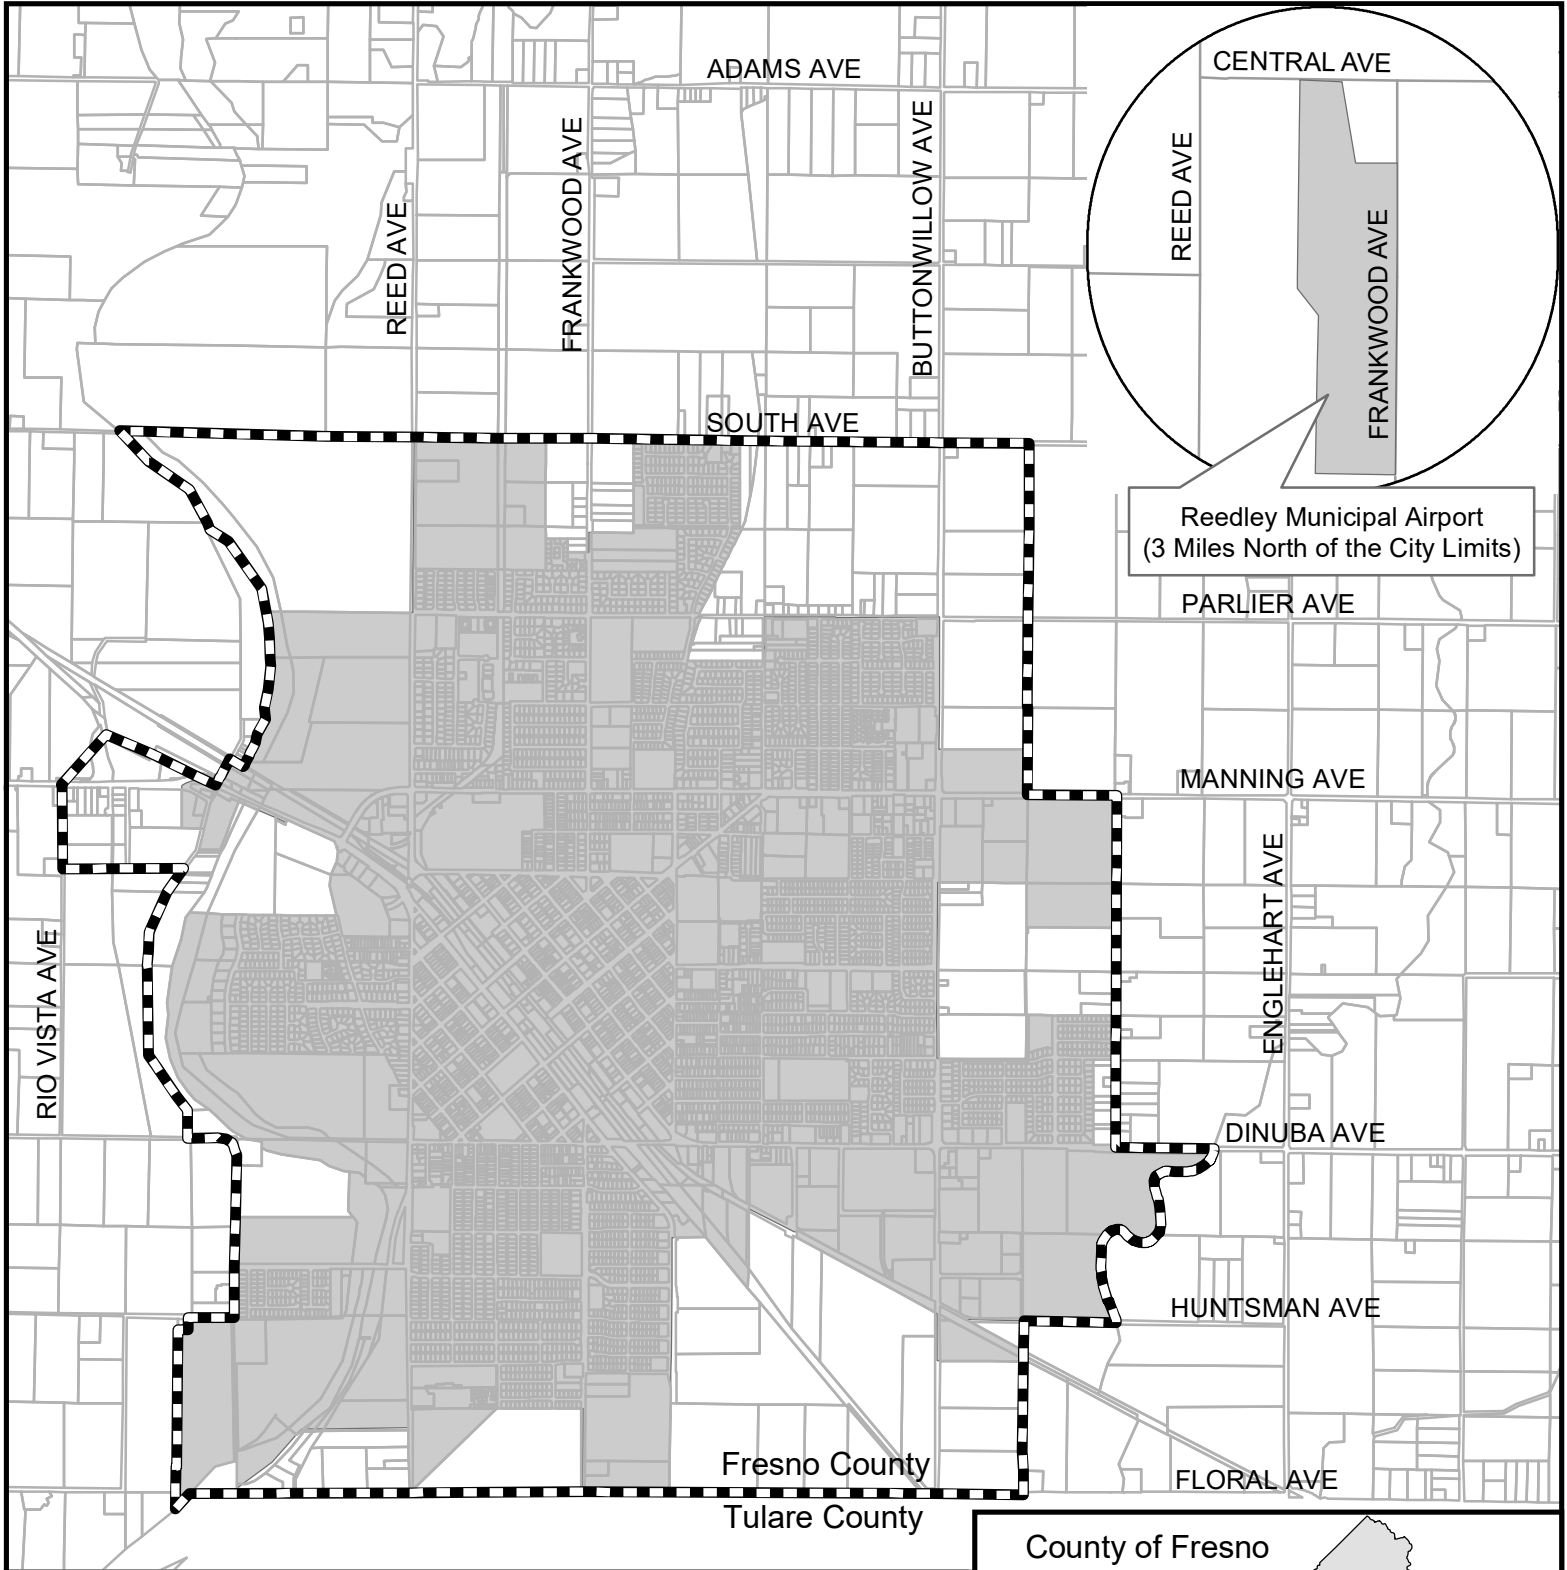

# City of Reedley

Reedley Municipal Airport  
(3 Miles North of the City Limits)

## Fresno Local Agency Formation Commission

-  Sphere of influence
-  City limits

Incorporated: 1913  
 Sphere updated: 9/05/2012  
 City limits: 3,496 Acres  
 Sphere area: 4,760 Acres

Map prepared: 03/26/2019

## County of Fresno