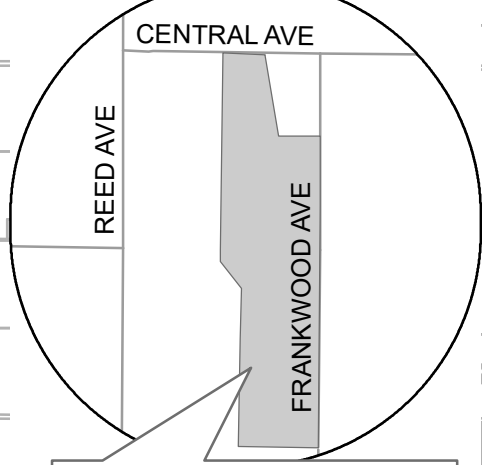

# City of Reedley

Reedley Municipal Airport  
(3 Miles North of the City Limits)

## Fresno Local Agency Formation Commission

-  Sphere of influence
-  City limits

Incorporated: 1913  
 Sphere updated: 9/05/2012  
 City limits: 3,496 Acres  
 Sphere area: 4,760 Acres

Map prepared: 03/26/2019

## County of Fresno