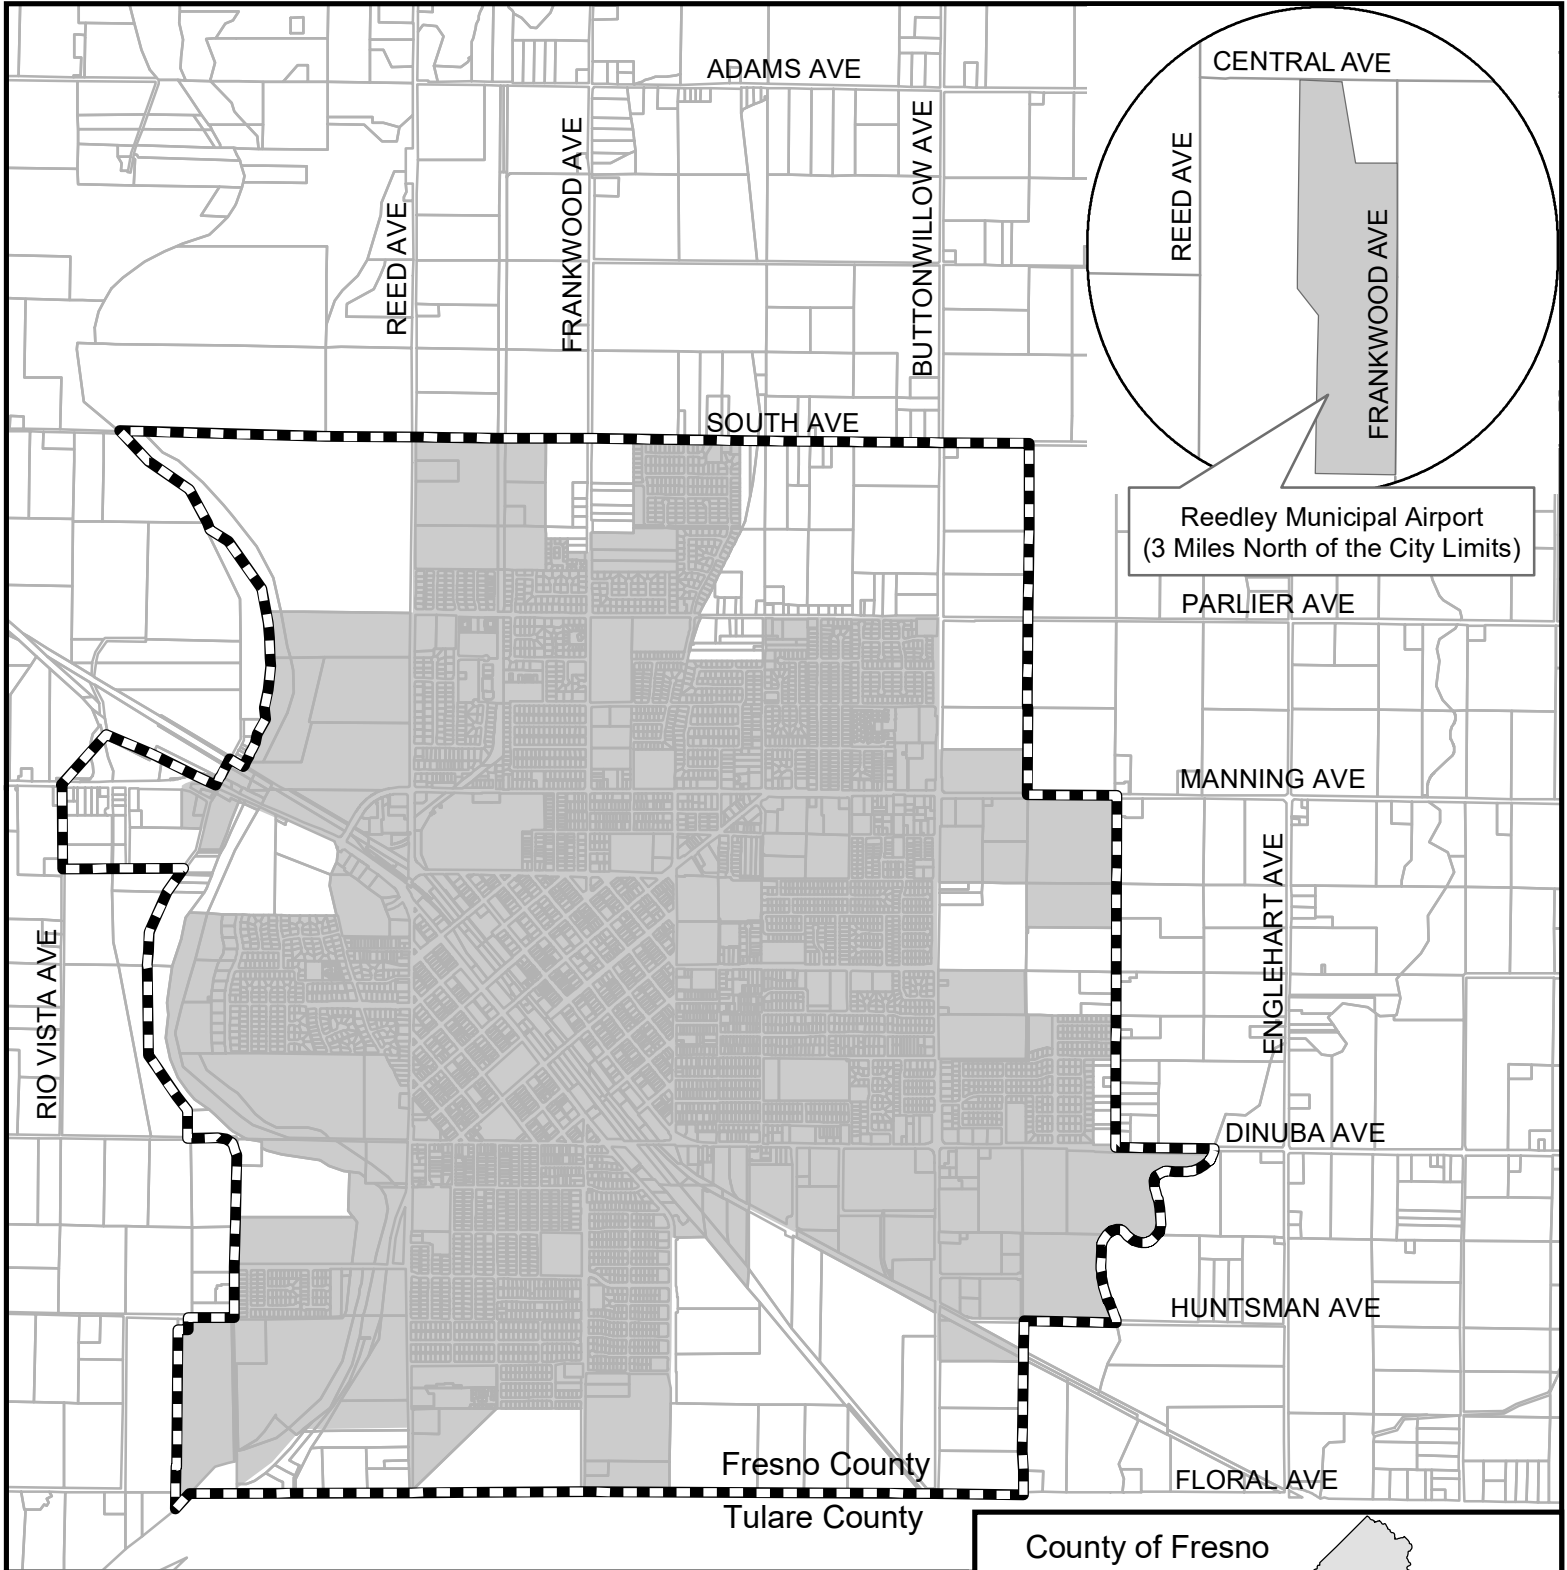

City of Reedley

Fresno Local Agency Formation Commission

-  Sphere of influence
-  City limits

Incorporated: 1913
 Sphere updated: 9/05/2012
 City limits: 3,535 Acres
 Sphere area: 4,760 Acres

Map prepared: 09/23/2019

County of Fresno

City location