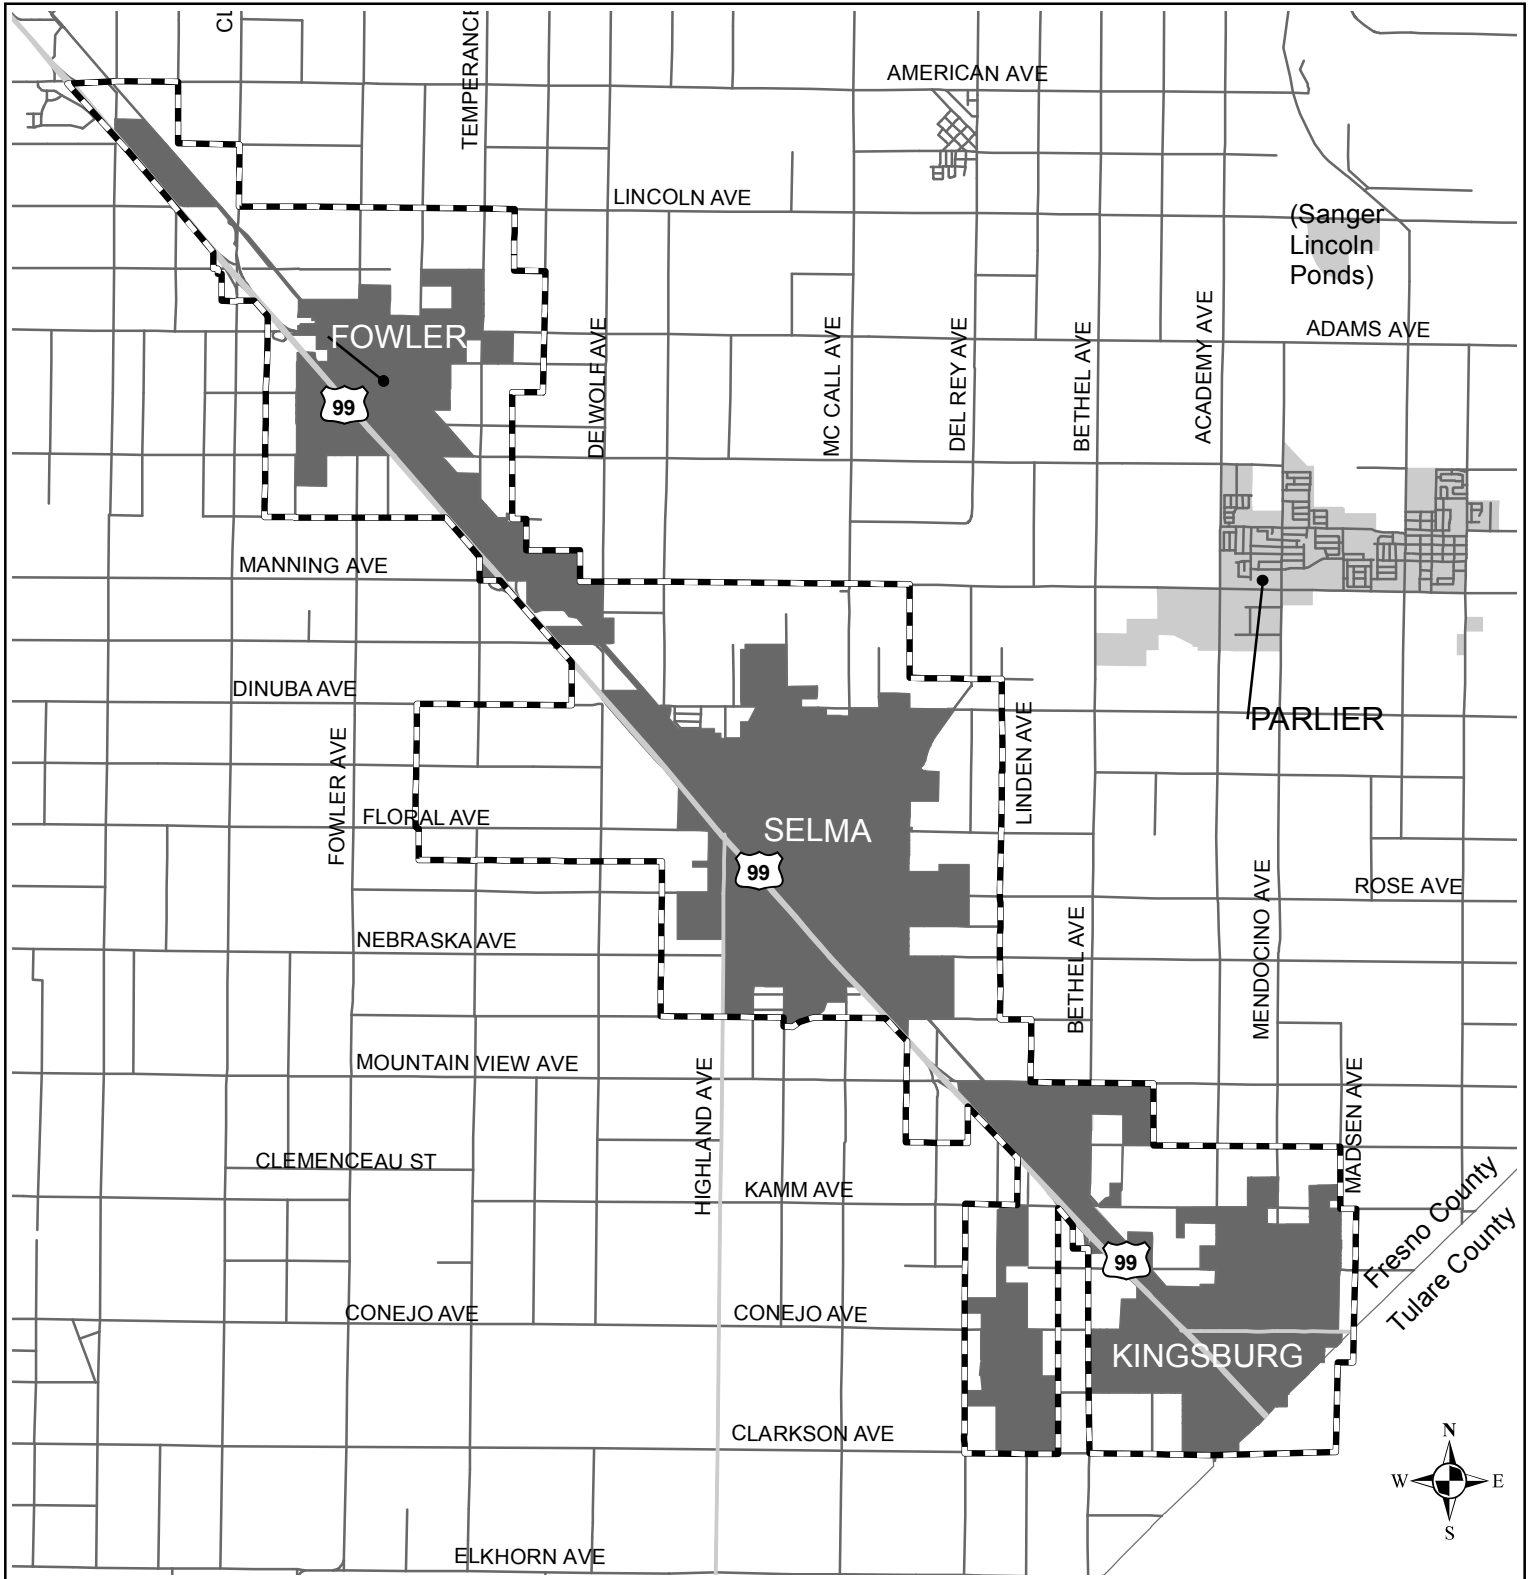

# Fresno Local Agency Formation Commisison Selma-Kingsburg-Fowler County Sanitation District

Services: Sewer Sanitation

-  District SOI
-  District Service Area
-  City Areas

District Formed: 1971  
 SOI Adopted: 6/25/1975  
 SOI Updated: 8/22/2007

Map Date: May 2016  
 District Area: 7,173 Acres  
 Sphere Area: 17,330 Acres