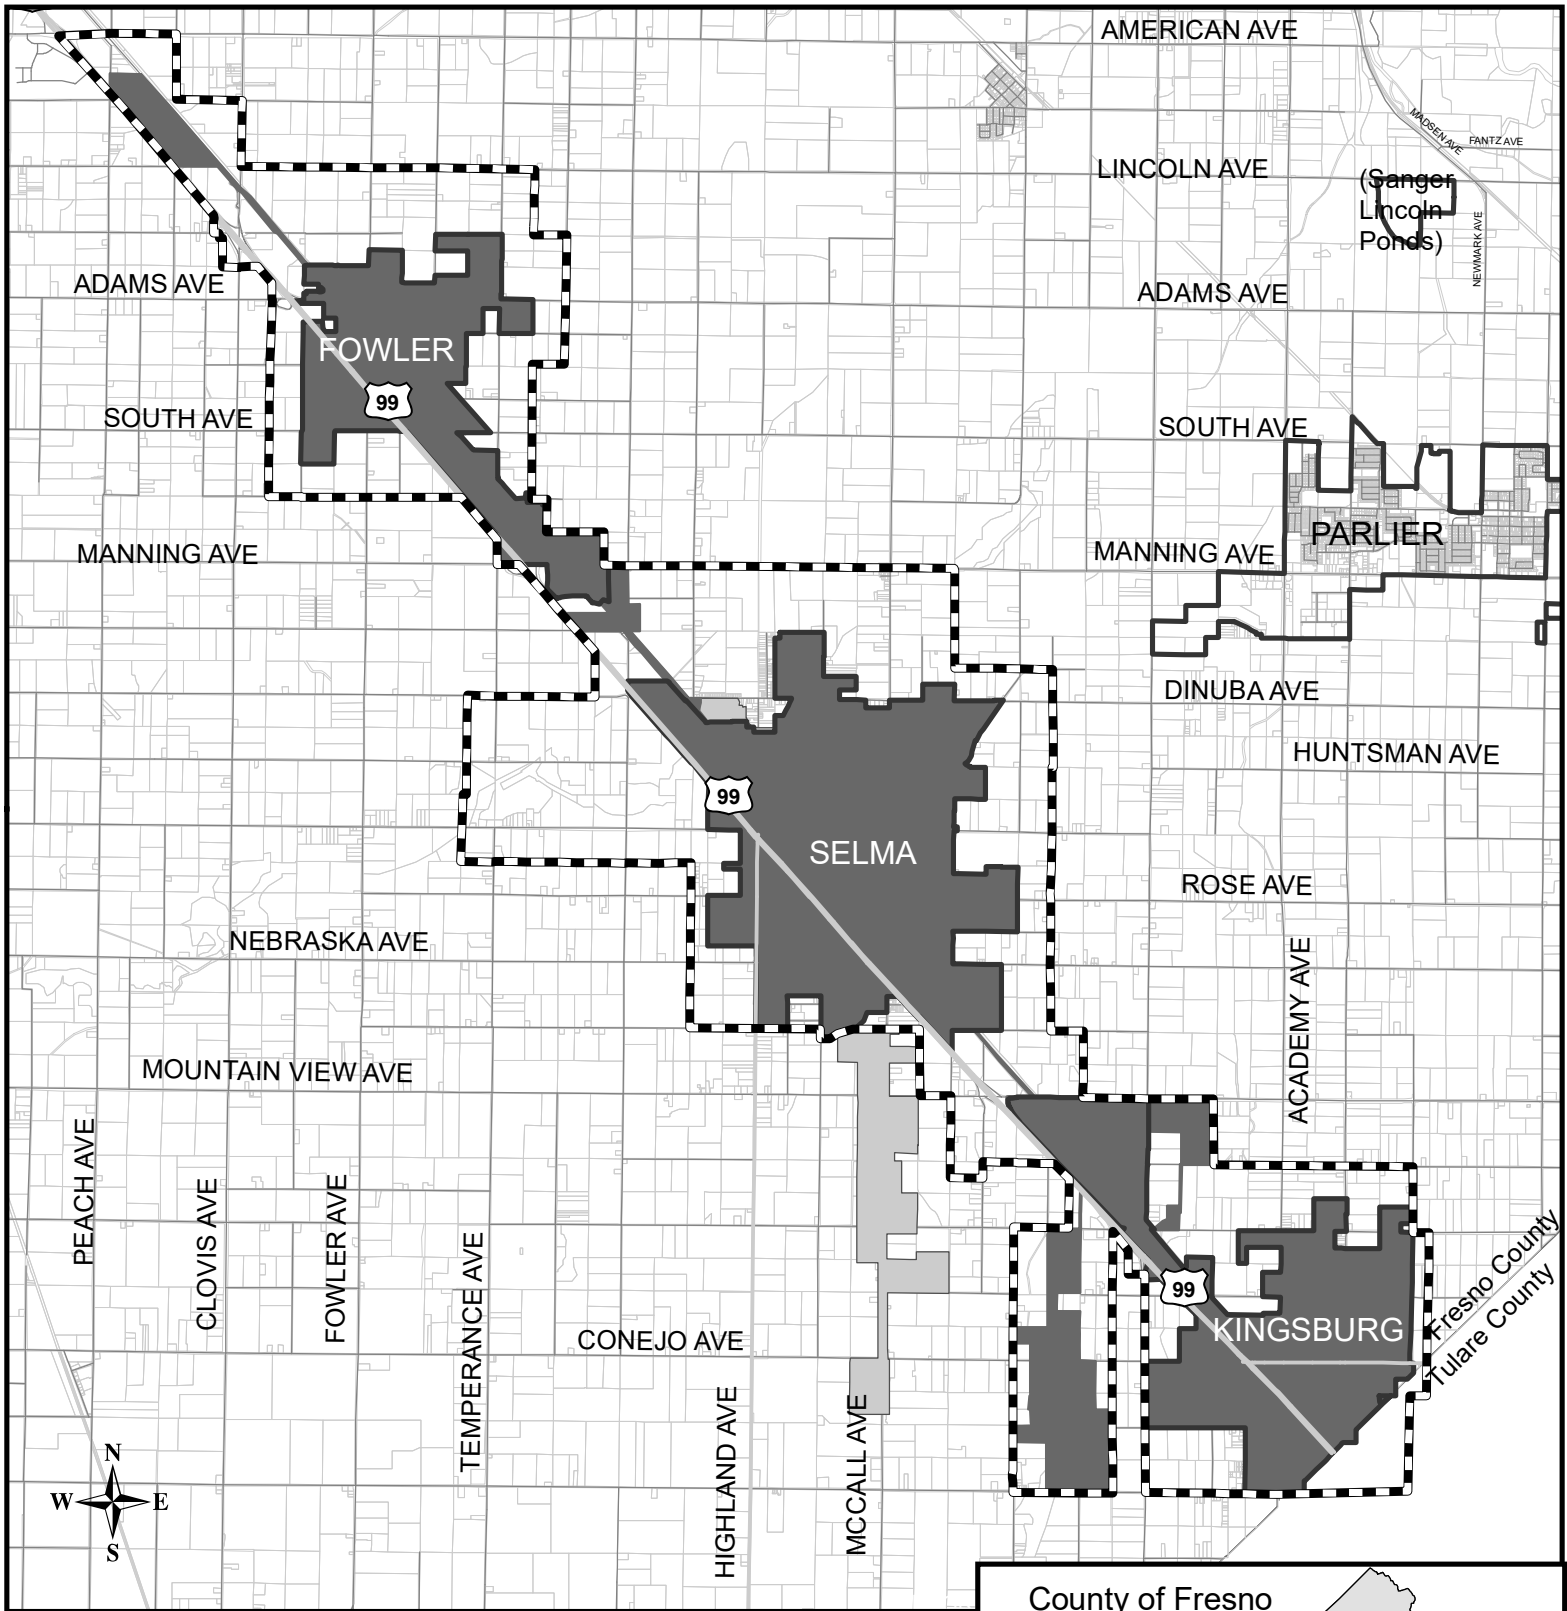

# Selma-Kingsburg-Fowler County Sanitation District

## Fresno Local Agency Formation Commission

-  District sphere
-  City limits
-  District service area
-  Out-of-District boundary parcels

Formation: 1971  
 Sphere updated: 04/12/2017  
 Service area: 7,173 acres  
 Sphere area: 17,245 acres

Map prepared: 05/11/2017

# Selma-Kingsburg-Fowler County Sanitation District

Extension of services outside agency's service area (GC sec. 56133)