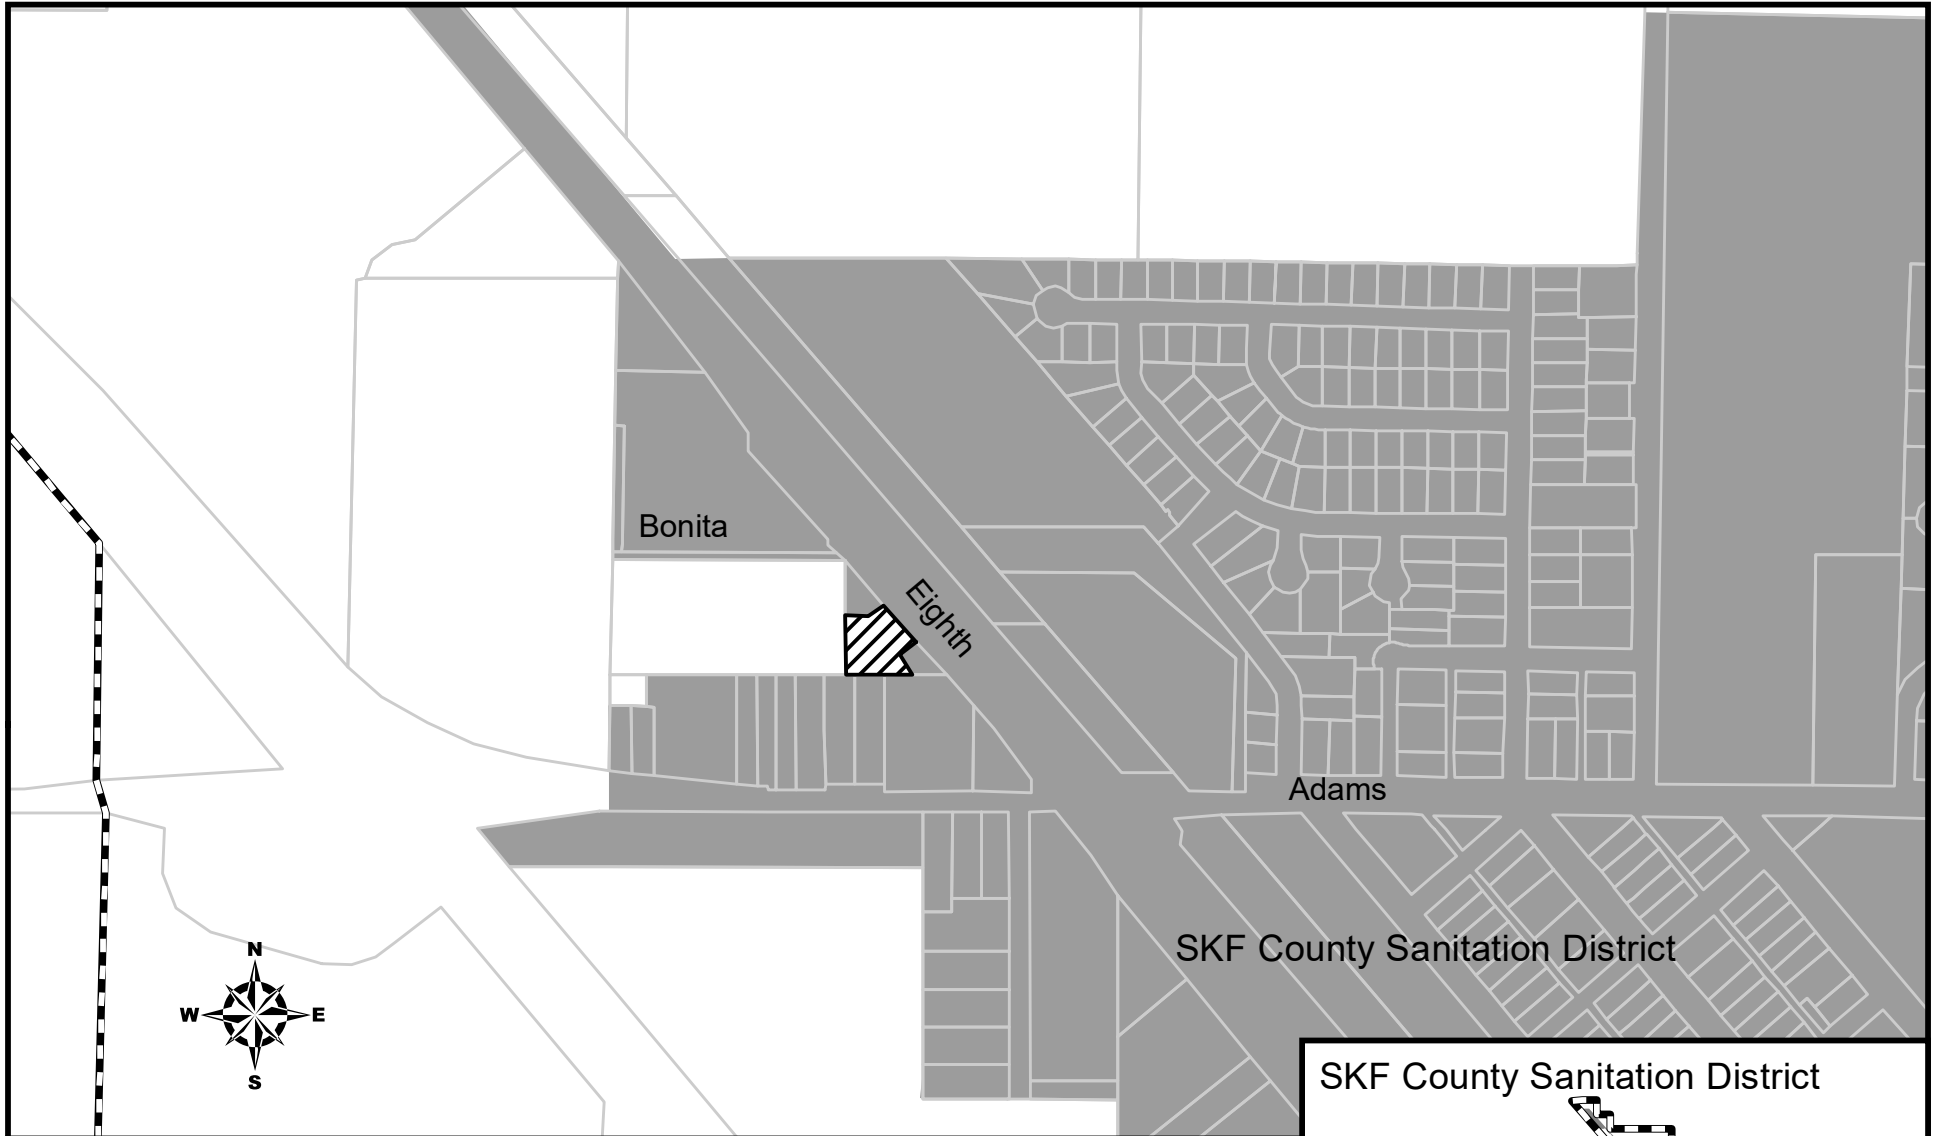

# Selma-Kingsburg-Fowler County Sanitation District

Map prepared: 05/11/2017

# Selma-Kingsburg-Fowler County Sanitation District

Extension of services outside agency's service area (GC sec. 56133)

### Legend

-  SKF County Sanitation District SOI
-  Affected Territory
-  SKF County Sanitation District

Extended service: sanitary sewer  
Authorized date: 05/24/2016  
LAFCo Reso. No. OS-16-02  
Map date: 08/24/2017