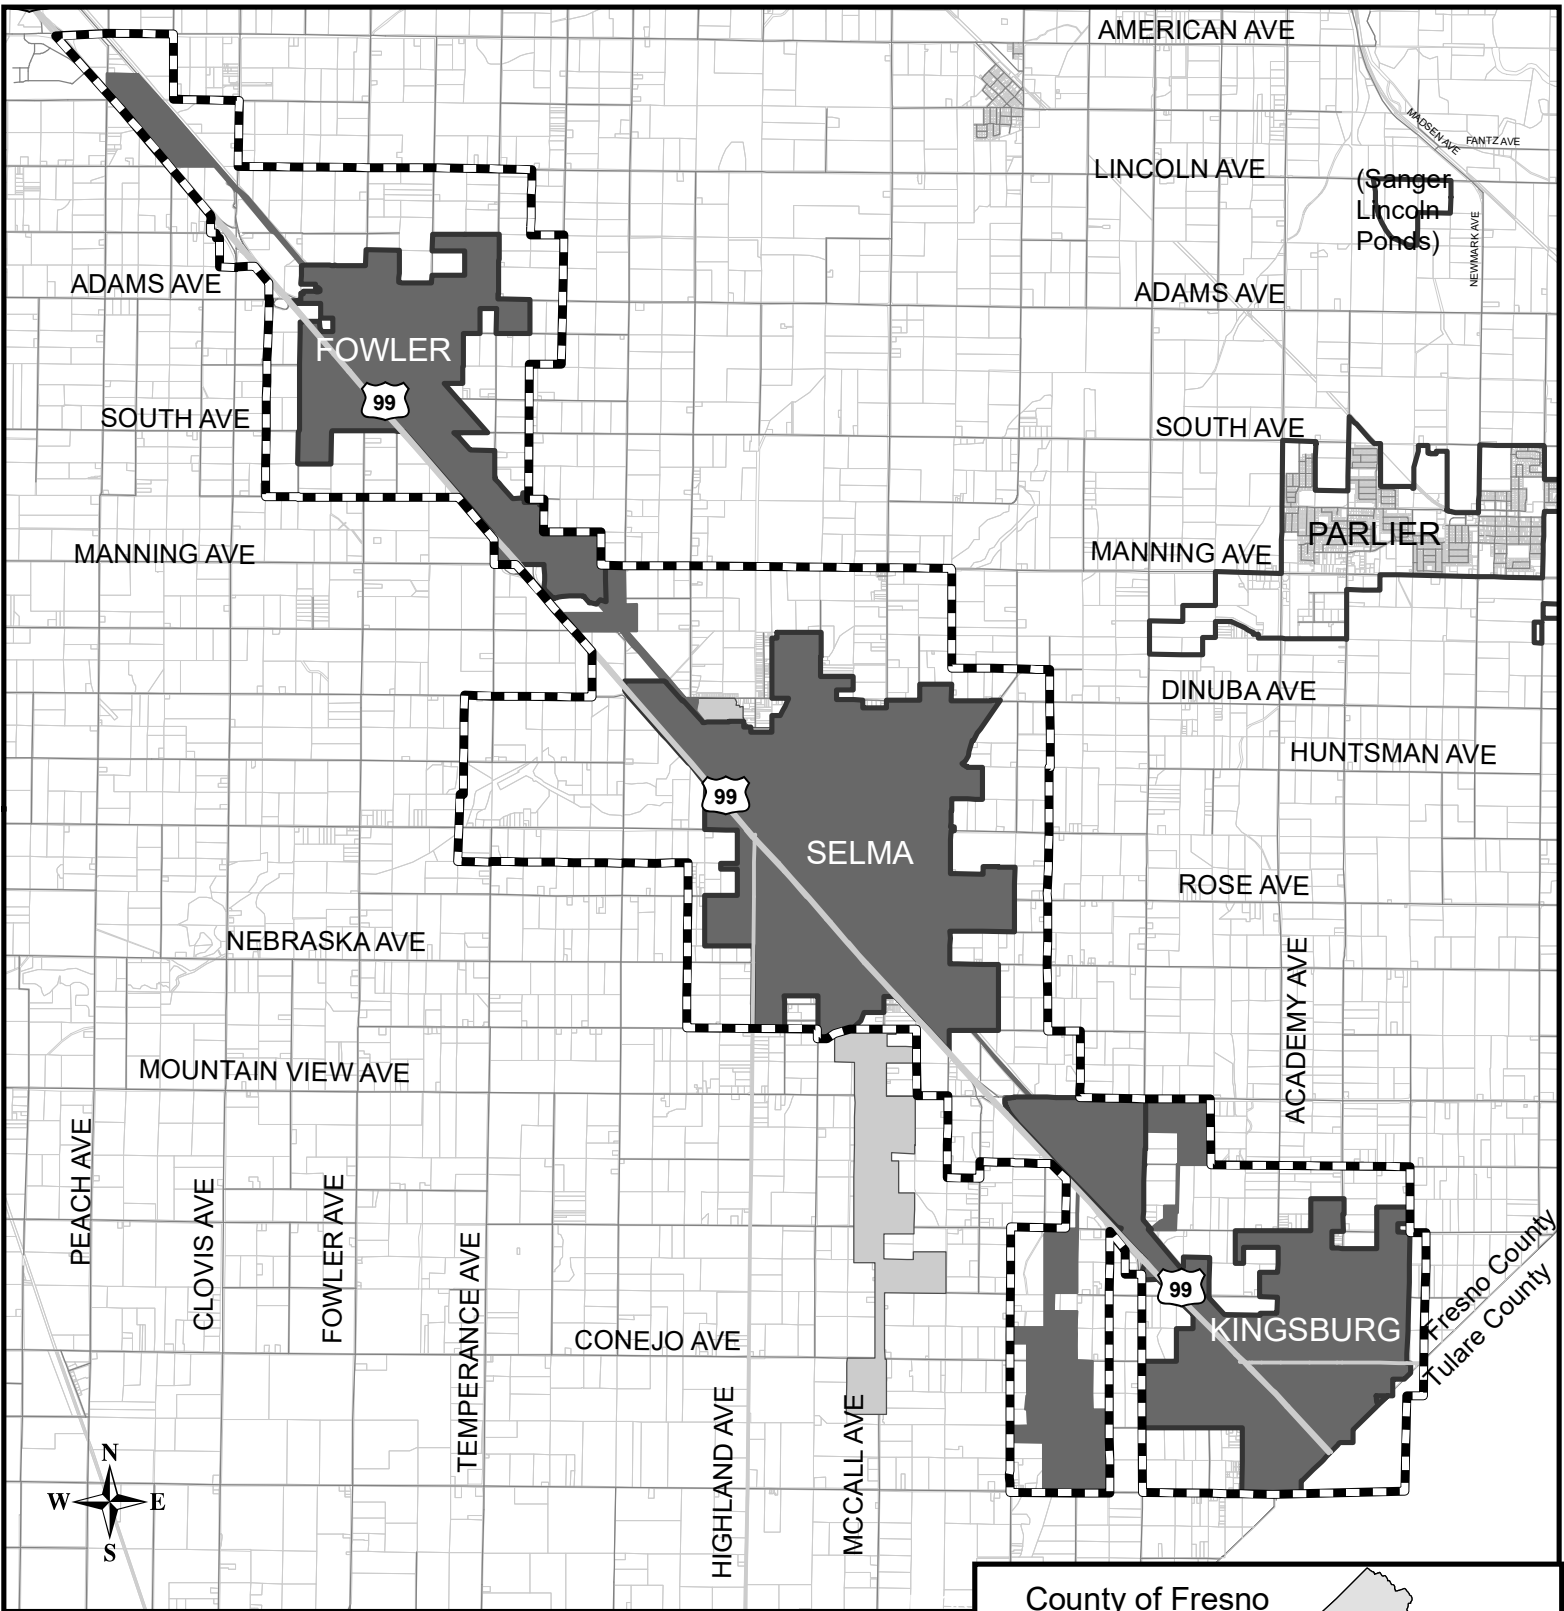

Selma-Kingsburg-Fowler County Sanitation District

Fresno Local Agency Formation Commission

-  District sphere
-  City limits
-  District service area
-  Out-of-District boundary parcels

Formation: 1971
 Sphere updated: 04/12/2017
 Service area: 7,173 acres
 Sphere area: 17,245 acres
 Map prepared: 05/11/2017