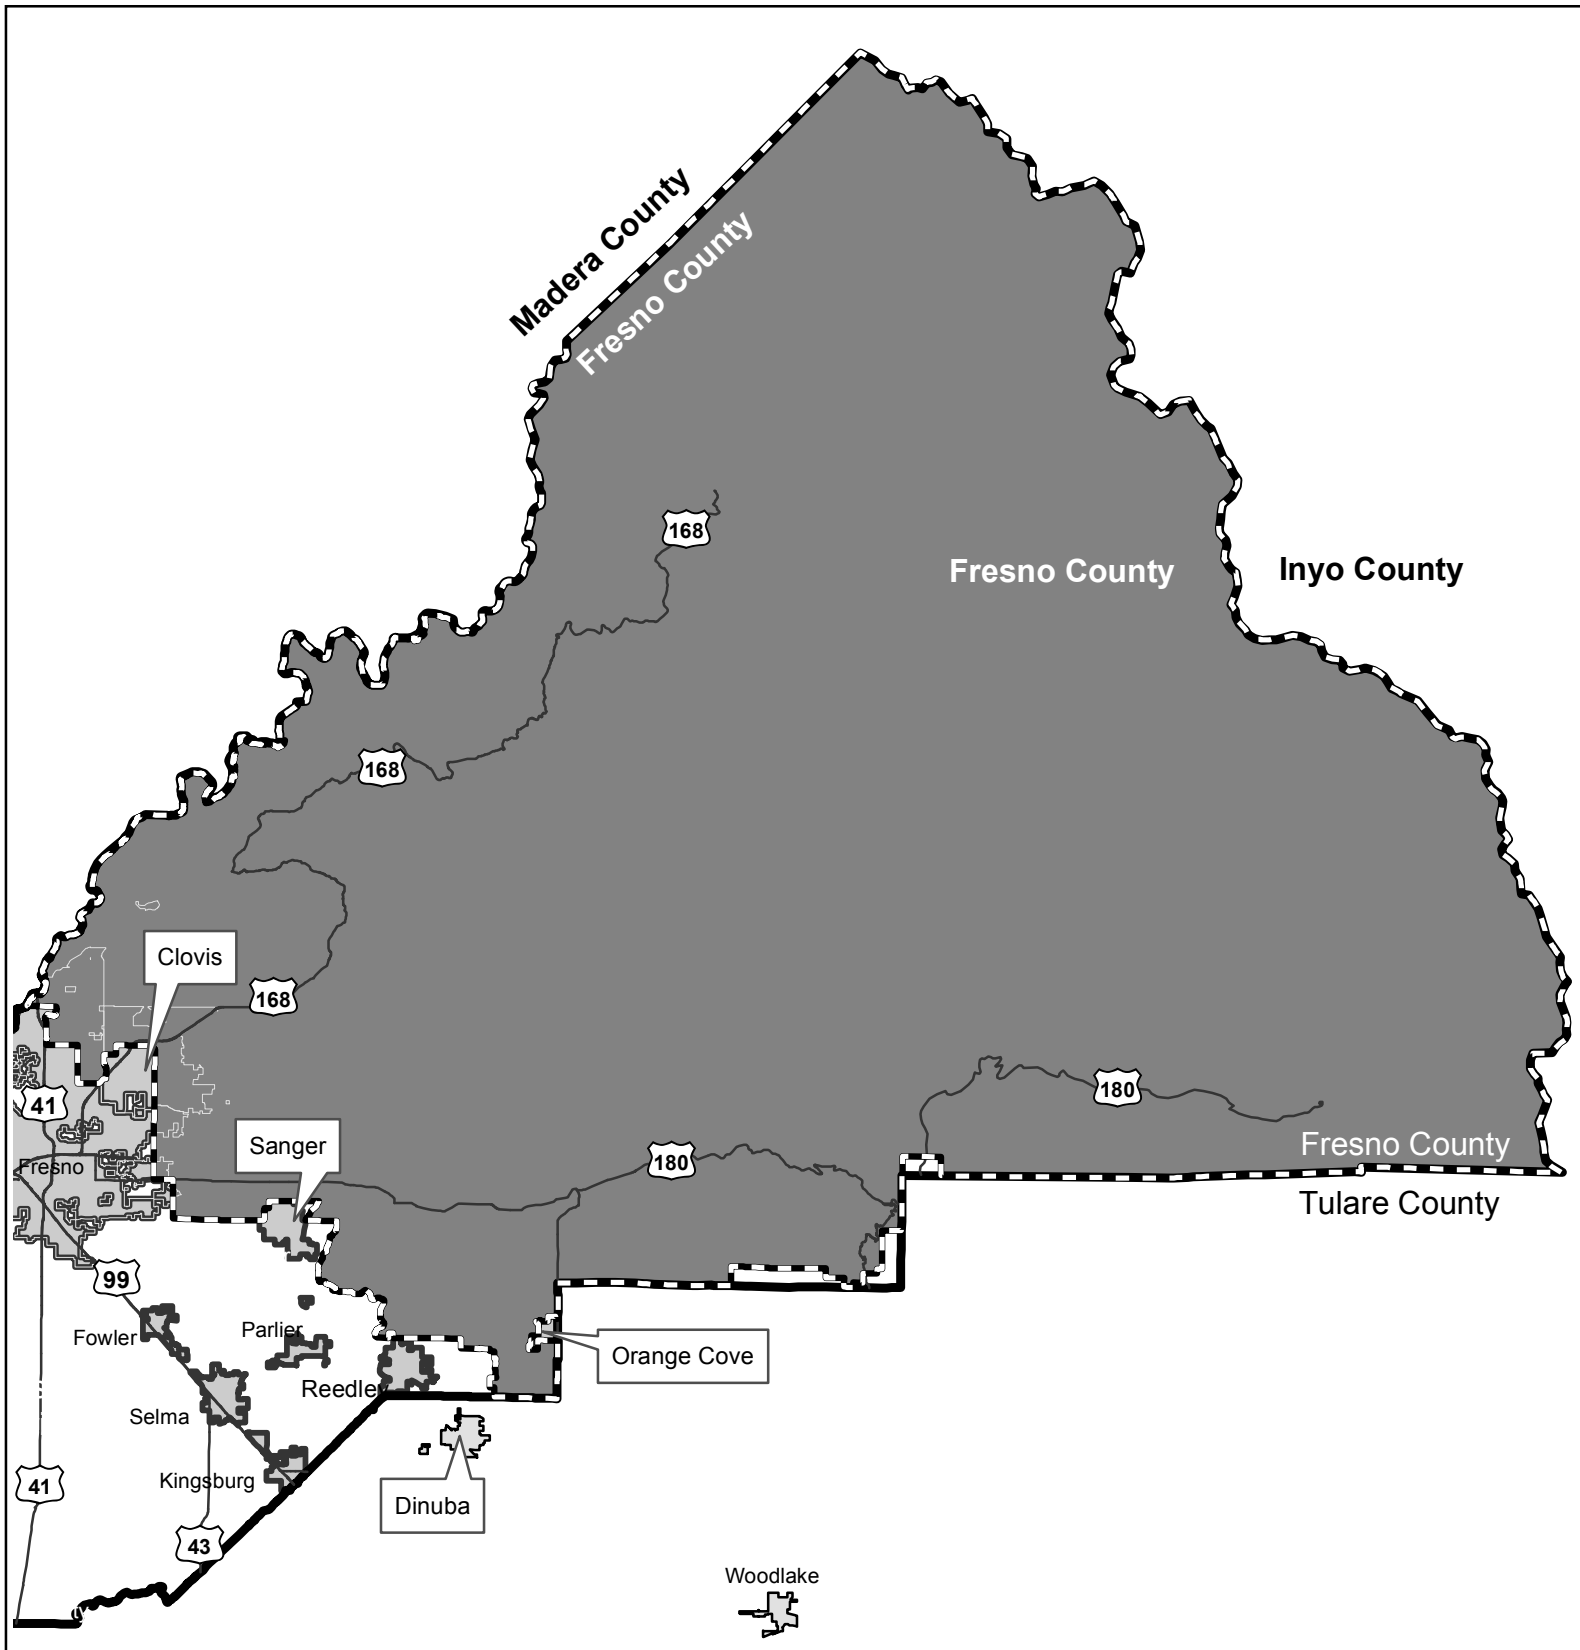

# Fresno Local Agency Formation Commission Sierra Resource Conservation District

Services: Technical assistance and programs for conservation of local resources; soil, water, and air quality

-  Sierra RCD, SOI
-  Sierra RCD, Service Area
-  City Limits

Sierra Formed: 1956  
 SOI Determined: 7/11/2007  
 SOI Updated/Revised: 2/10/16

District Service Area: 1,847,537 Acres  
 Sphere of Influence: 1,847,537 Acres  
 Map Date: 2/10/16